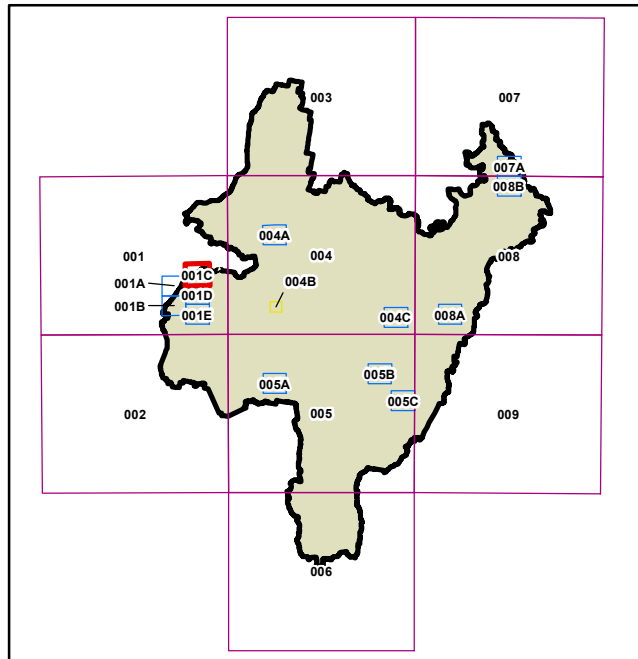

Land Zoning Map - Sheet LZN_001C

Zone

- B1 Neighbourhood Centre
- B2 Local Centre
- B3 Commercial Core
- B4 Mixed Use
- B5 Business Development
- B7 Business Park
- C1 National Parks and Nature Reserves
- C2 Environmental Conservation
- C3 Environmental Management
- C4 Environmental Living
- IN1 General Industrial
- IN2 Light Industrial
- R1 General Residential
- R2 Low Density Residential
- R3 Medium Density Residential
- R4 High Density Residential
- R5 Large Lot Residential
- RE1 Public Recreation
- RE2 Private Recreation
- RU1 Primary Production
- RU2 Rural Landscape
- RU3 Forestry
- RU5 Village
- SP1 Special Activities
- SP2 Infrastructure
- W1 Natural Waterways

Cadastre

Base data 01/11/2021 © Spatial Services

Projection: GDA 1994
MGA Zone 55

Scale: 1:20,000 @ A3