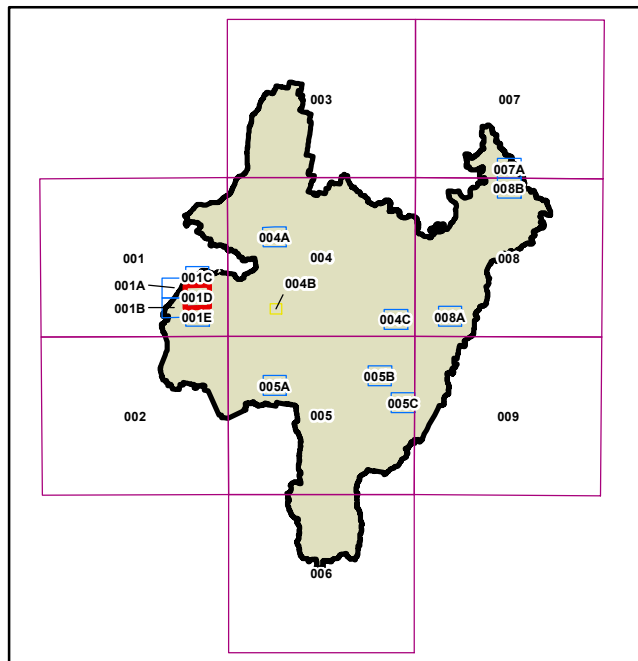

Land Zoning Map - Sheet LZN_001D

Zone

- B1 Neighbourhood Centre
- B2 Local Centre
- B3 Commercial Core
- B4 Mixed Use
- B5 Business Development
- B7 Business Park
- C1 National Parks and Nature Reserves
- C2 Environmental Conservation
- C3 Environmental Management
- C4 Environmental Living
- IN1 General Industrial
- IN2 Light Industrial
- R1 General Residential
- R2 Low Density Residential
- R3 Medium Density Residential
- R4 High Density Residential
- R5 Large Lot Residential
- RE1 Public Recreation
- RE2 Private Recreation
- RU1 Primary Production
- RU2 Rural Landscape
- RU3 Forestry
- RU5 Village
- SP1 Special Activities
- SP2 Infrastructure
- W1 Natural Waterways

Cadastre

Base data 01/11/2021 © Spatial Services

Projection: GDA 1994
MGA Zone 55

Scale: 1:20,000 @ A3