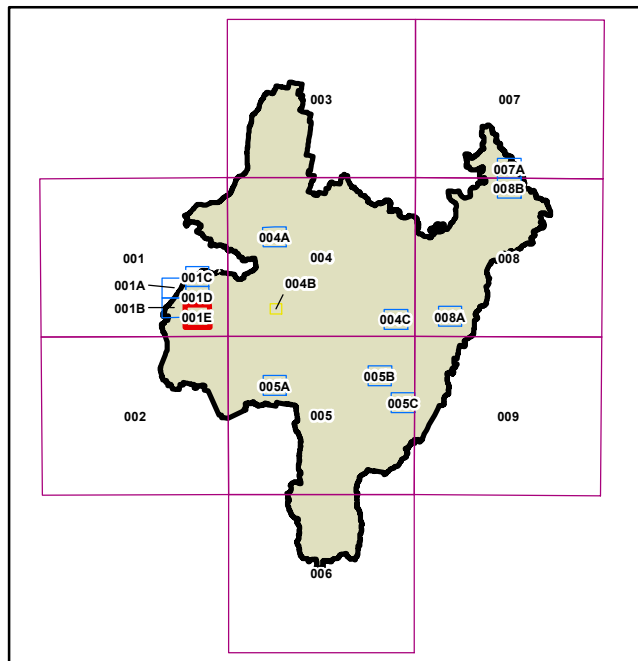

Land Zoning Map - Sheet LZN_001E

Zone

- B1 Neighbourhood Centre
- B2 Local Centre
- B3 Commercial Core
- B4 Mixed Use
- B5 Business Development
- B7 Business Park
- C1 National Parks and Nature Reserves
- C2 Environmental Conservation
- C3 Environmental Management
- C4 Environmental Living
- IN1 General Industrial
- IN2 Light Industrial
- R1 General Residential
- R2 Low Density Residential
- R3 Medium Density Residential
- R4 High Density Residential
- R5 Large Lot Residential
- RE1 Public Recreation
- RE2 Private Recreation
- RU1 Primary Production
- RU2 Rural Landscape
- RU3 Forestry
- RU5 Village
- SP1 Special Activities
- SP2 Infrastructure
- W1 Natural Waterways

Cadastre

Base data 01/11/2021 © Spatial Services

Projection: GDA 1994
MGA Zone 55
Scale: 1:20,000 @ A3