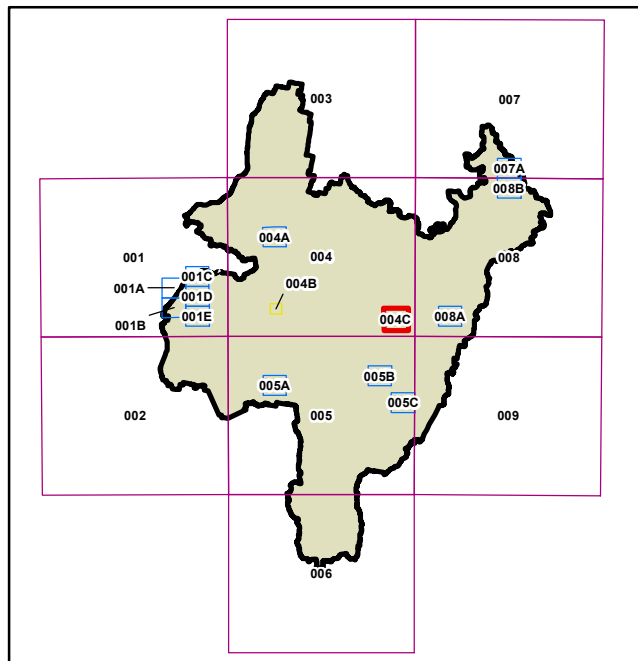

Land Zoning Map - Sheet LZN_004C

Zone

- B1 Neighbourhood Centre
- B2 Local Centre
- B3 Commercial Core
- B4 Mixed Use
- B5 Business Development
- B7 Business Park
- C1 National Parks and Nature Reserves
- C2 Environmental Conservation
- C3 Environmental Management
- C4 Environmental Living
- IN1 General Industrial
- IN2 Light Industrial
- R1 General Residential
- R2 Low Density Residential
- R3 Medium Density Residential
- R4 High Density Residential
- R5 Large Lot Residential
- RE1 Public Recreation
- RE2 Private Recreation
- RU1 Primary Production
- RU2 Rural Landscape
- RU3 Forestry
- RU5 Village
- SP1 Special Activities
- SP2 Infrastructure
- W1 Natural Waterways

Cadastre

Base data 01/11/2021 © Spatial Services

Projection: GDA 1994
MGA Zone 55

Scale: 1:20,000 @ A3