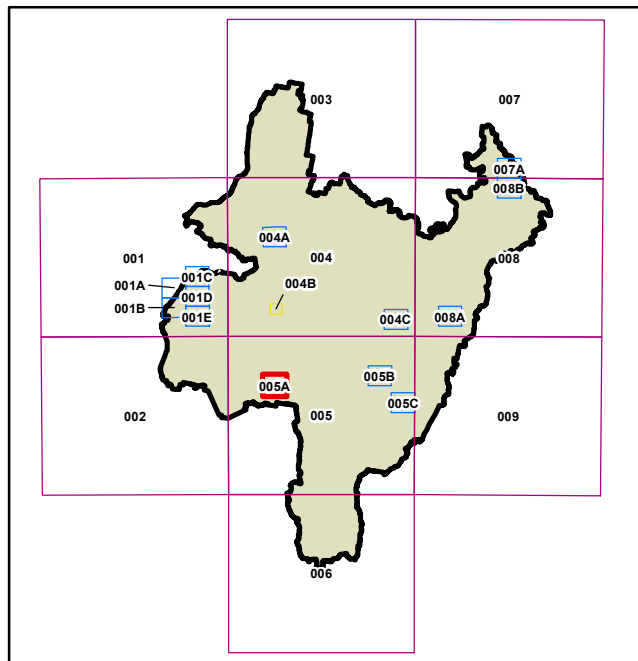

Land Zoning Map - Sheet LZN_005A

Zone

- B1 Neighbourhood Centre
- B2 Local Centre
- B3 Commercial Core
- B4 Mixed Use
- B5 Business Development
- B7 Business Park
- C1 National Parks and Nature Reserves
- C2 Environmental Conservation
- C3 Environmental Management
- C4 Environmental Living
- IN1 General Industrial
- IN2 Light Industrial
- R1 General Residential
- R2 Low Density Residential
- R3 Medium Density Residential
- R4 High Density Residential
- R5 Large Lot Residential
- RE1 Public Recreation
- RE2 Private Recreation
- RU1 Primary Production
- RU2 Rural Landscape
- RU3 Forestry
- RU5 Village
- SP1 Special Activities
- SP2 Infrastructure
- W1 Natural Waterways

Cadastre

Base data 01/11/2021 © Spatial Services

Projection: GDA 1994
MGA Zone 55

Scale: 1:20,000 @ A3