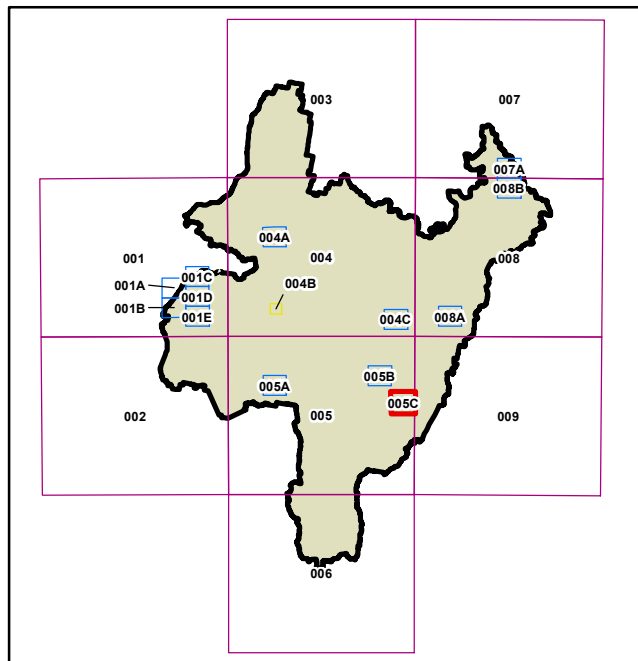

Land Zoning Map - Sheet LZN_005C

Zone

- B1 Neighbourhood Centre
- B2 Local Centre
- B3 Commercial Core
- B4 Mixed Use
- B5 Business Development
- B7 Business Park
- C1 National Parks and Nature Reserves
- C2 Environmental Conservation
- C3 Environmental Management
- C4 Environmental Living
- IN1 General Industrial
- IN2 Light Industrial
- R1 General Residential
- R2 Low Density Residential
- R3 Medium Density Residential
- R4 High Density Residential
- R5 Large Lot Residential
- RE1 Public Recreation
- RE2 Private Recreation
- RU1 Primary Production
- RU2 Rural Landscape
- RU3 Forestry
- RU5 Village
- SP1 Special Activities
- SP2 Infrastructure
- W1 Natural Waterways

Cadastre

 Base data 01/11/2021 © Spatial Services

Projection: GDA 1994
MGA Zone 55

Scale: 1:20,000 @ A3