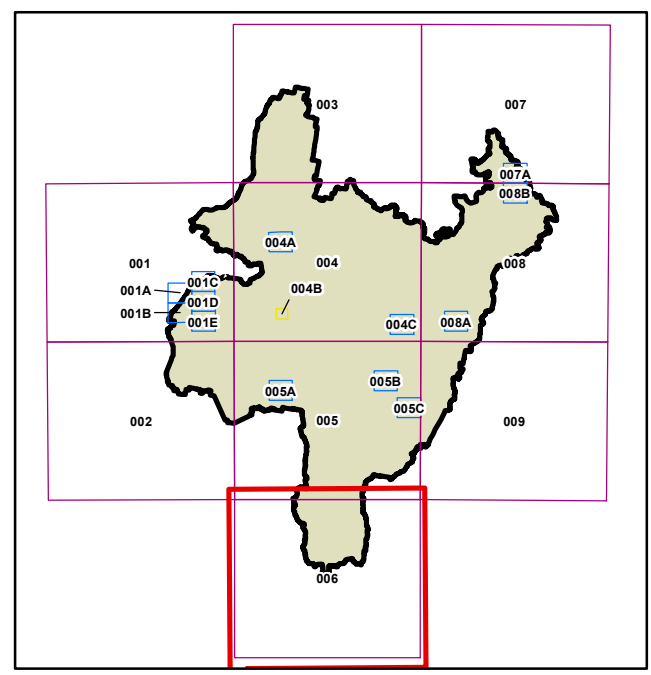

Land Zoning Map - Sheet LZN_006

- Zone**
- B1 Neighbourhood Centre
 - B2 Local Centre
 - B3 Commercial Core
 - B4 Mixed Use
 - B5 Business Development
 - B7 Business Park
 - C1 National Parks and Nature Reserves
 - C2 Environmental Conservation
 - C3 Environmental Management
 - C4 Environmental Living
 - IN1 General Industrial
 - IN2 Light Industrial
 - R1 General Residential
 - R2 Low Density Residential
 - R3 Medium Density Residential
 - R4 High Density Residential
 - R5 Large Lot Residential
 - RE1 Public Recreation
 - RE2 Private Recreation
 - RU1 Primary Production
 - RU2 Rural Landscape
 - RU3 Forestry
 - RU5 Village
 - SP1 Special Activities
 - SP2 Infrastructure
 - W1 Natural Waterways
- Cadastre**
- Base data 01/11/2021 © Spatial Services

Projection: GDA 1994
MGA Zone 55
Scale: 1:160,000 @ A3