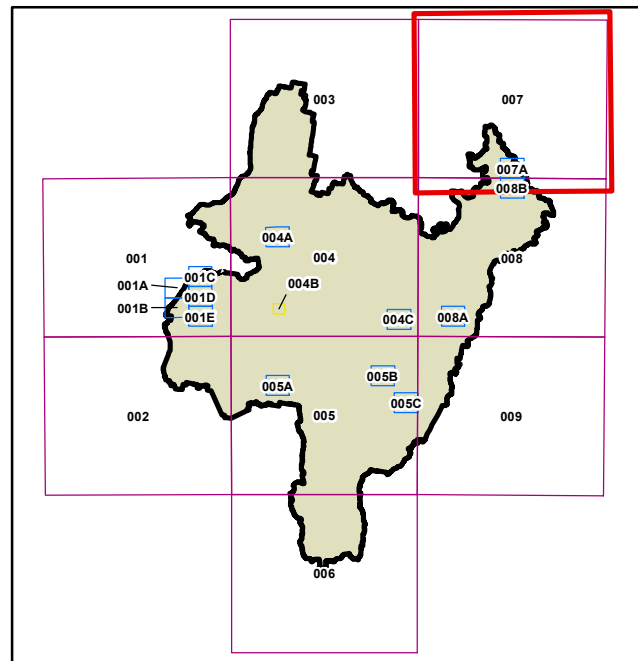

Land Zoning Map - Sheet LZN_007

Zone

- B1 Neighbourhood Centre
- B2 Local Centre
- B3 Commercial Core
- B4 Mixed Use
- B5 Business Development
- B7 Business Park
- C1 National Parks and Nature Reserves
- C2 Environmental Conservation
- C3 Environmental Management
- C4 Environmental Living
- IN1 General Industrial
- IN2 Light Industrial
- R1 General Residential
- R2 Low Density Residential
- R3 Medium Density Residential
- R4 High Density Residential
- R5 Large Lot Residential
- RE1 Public Recreation
- RE2 Private Recreation
- RU1 Primary Production
- RU2 Rural Landscape
- RU3 Forestry
- RU5 Village
- SP1 Special Activities
- SP2 Infrastructure
- W1 Natural Waterways

Cadastre

 Base data 01/11/2021 © Spatial Services

Projection: GDA 1994
MGA Zone 55 Scale: 1:160,000 @ A3