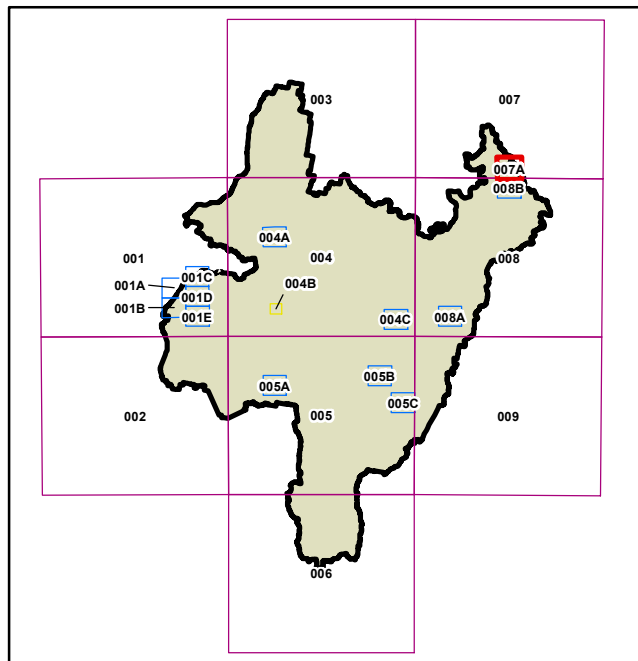

Land Zoning Map - Sheet LZN_007A

Zone

- B1 Neighbourhood Centre
- B2 Local Centre
- B3 Commercial Core
- B4 Mixed Use
- B5 Business Development
- B7 Business Park
- C1 National Parks and Nature Reserves
- C2 Environmental Conservation
- C3 Environmental Management
- C4 Environmental Living
- IN1 General Industrial
- IN2 Light Industrial
- R1 General Residential
- R2 Low Density Residential
- R3 Medium Density Residential
- R4 High Density Residential
- R5 Large Lot Residential
- RE1 Public Recreation
- RE2 Private Recreation
- RU1 Primary Production
- RU2 Rural Landscape
- RU3 Forestry
- RU5 Village
- SP1 Special Activities
- SP2 Infrastructure
- W1 Natural Waterways

Cadastral

Base data 01/11/2021 © Spatial Services

Projection: GDA 1994
MGA Zone 55

Scale: 1:20,000 @ A3