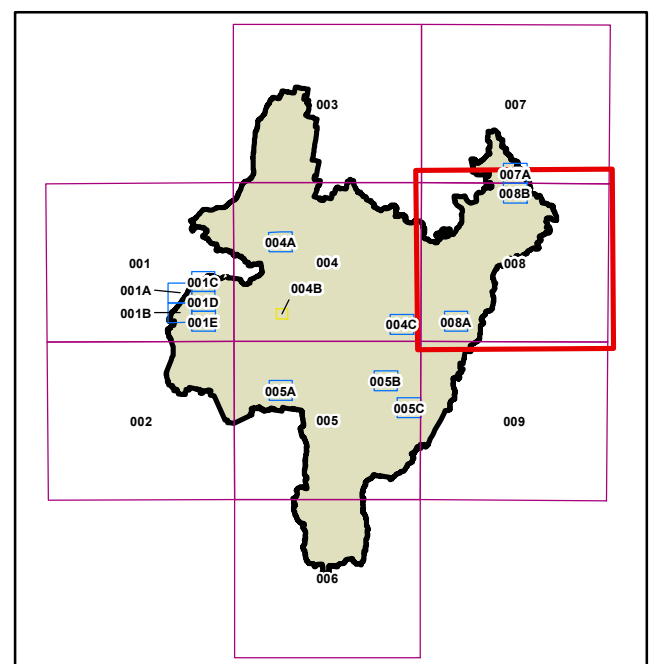

Land Zoning Map - Sheet LZN_008

Zone

- B1 Neighbourhood Centre
- B2 Local Centre
- B3 Commercial Core
- B4 Mixed Use
- B5 Business Development
- B7 Business Park
- C1 National Parks and Nature Reserves
- C2 Environmental Conservation
- C3 Environmental Management
- C4 Environmental Living
- IN1 General Industrial
- IN2 Light Industrial
- R1 General Residential
- R2 Low Density Residential
- R3 Medium Density Residential
- R4 High Density Residential
- R5 Large Lot Residential
- RE1 Public Recreation
- RE2 Private Recreation
- RU1 Primary Production
- RU2 Rural Landscape
- RU3 Forestry
- RU5 Village
- SP1 Special Activities
- SP2 Infrastructure
- W1 Natural Waterways

Cadastre

Base data 01/11/2021 © Spatial Services

Projection: GDA 1994
MGA Zone 55
Scale: 1:160,000 @ A3

Map Identification number: 6490_COM_LZN_008_160_20211101