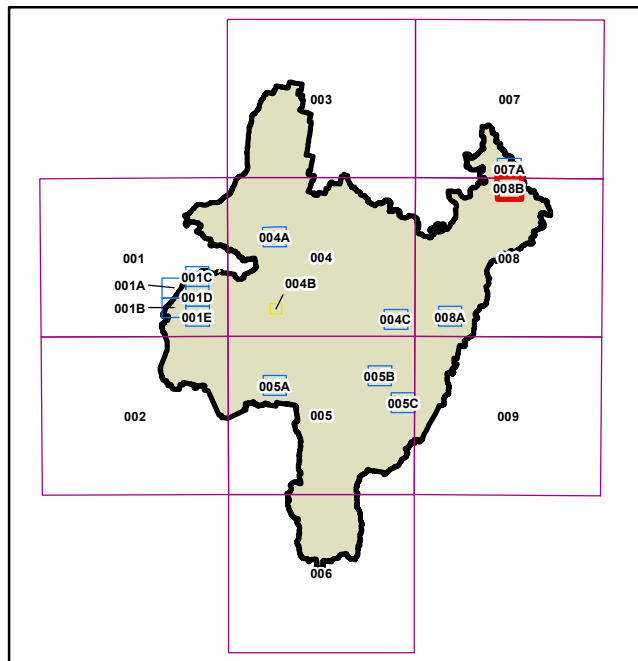

Land Zoning Map - Sheet LZN_008B

Zone

- B1 Neighbourhood Centre
- B2 Local Centre
- B3 Commercial Core
- B4 Mixed Use
- B5 Business Development
- B7 Business Park
- C1 National Parks and Nature Reserves
- C2 Environmental Conservation
- C3 Environmental Management
- C4 Environmental Living
- IN1 General Industrial
- IN2 Light Industrial
- R1 General Residential
- R2 Low Density Residential
- R3 Medium Density Residential
- R4 High Density Residential
- R5 Large Lot Residential
- RE1 Public Recreation
- RE2 Private Recreation
- RU1 Primary Production
- RU2 Rural Landscape
- RU3 Forestry
- RU5 Village
- SP1 Special Activities
- SP2 Infrastructure
- W1 Natural Waterways

Cadastre

Base data 01/11/2021 © Spatial Services

Projection: GDA 1994
MGA Zone 55

Scale: 1:20,000 @ A3