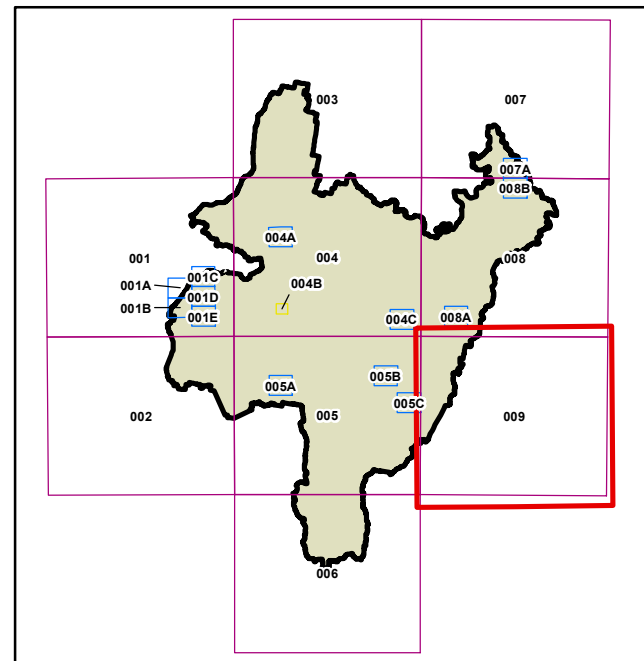

Land Zoning Map - Sheet LZN_009

- Zone**
- B1 Neighbourhood Centre
 - B2 Local Centre
 - B3 Commercial Core
 - B4 Mixed Use
 - B5 Business Development
 - B7 Business Park
 - C1 National Parks and Nature Reserves
 - C2 Environmental Conservation
 - C3 Environmental Management
 - C4 Environmental Living
 - IN1 General Industrial
 - IN2 Light Industrial
 - R1 General Residential
 - R2 Low Density Residential
 - R3 Medium Density Residential
 - R4 High Density Residential
 - R5 Large Lot Residential
 - RE1 Public Recreation
 - RE2 Private Recreation
 - RU1 Primary Production
 - RU2 Rural Landscape
 - RU3 Forestry
 - RU5 Village
 - SP1 Special Activities
 - SP2 Infrastructure
 - W1 Natural Waterways

Cadastral
 Base data 01/11/2021 © Spatial Services

Projection: GDA 1994
MGA Zone 55
Scale: 1:160,000 @ A3