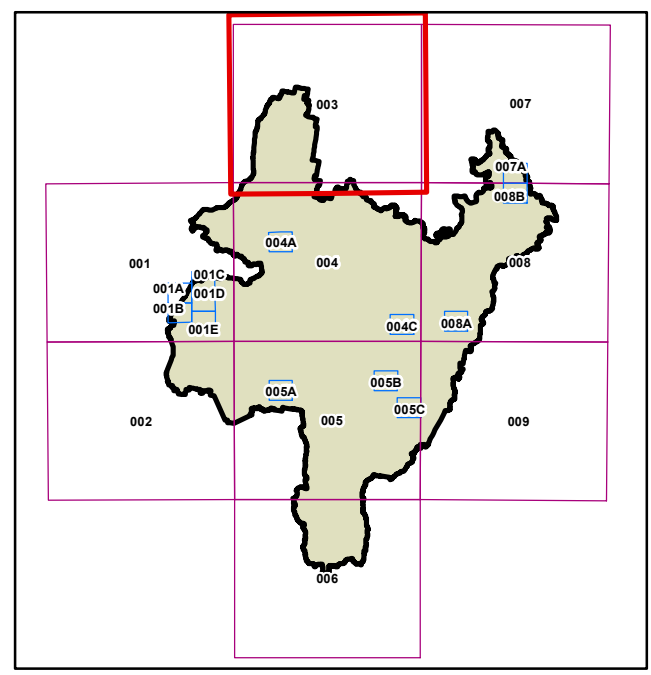

Secondary Dwelling and Dual Occupancy Map -  
Sheet SDO\_003

**Secondary Dwelling and Dual Occupancy**

- D1** Dual Occupancy, 1500 m2
- D2** Dual Occupancy, 8000 m2
- D3** Dual Occupancy, 20000 m2
- SD1** Secondary Dwelling or Dual Occupancy, 600 m2
- SD2** Secondary Dwelling or Dual Occupancy, 1200 m2
- SD3** Secondary Dwelling or Dual Occupancy, 2000 m2
- SD4** Secondary Dwelling or Dual Occupancy, 3000 m2
- SD5** Secondary Dwelling or Dual Occupancy, 20000 m2
- SD6** Secondary Dwelling or Dual Occupancy, 40000 m2
- SD7** Secondary Dwelling or Dual Occupancy, 60000 m2
- SD8** Secondary Dwelling or Dual Occupancy, 15 ha
- SD9** Secondary Dwelling or Dual Occupancy, 80 ha

**Cadastre**  
 Base data 01/11/2021 © Spatial Services

Projection: GDA 1994  
MGA Zone 55  
Scale: 1:160,000 @ A3