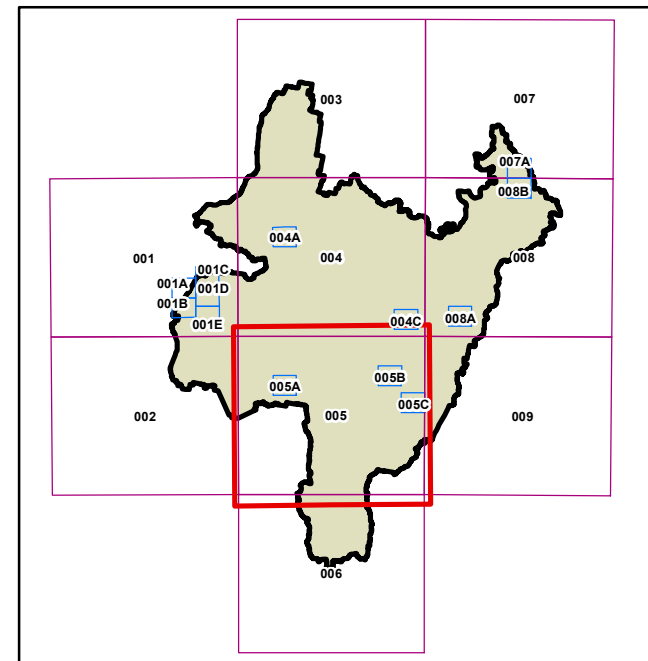

**Secondary Dwelling and Dual Occupancy Map -
Sheet SDO_005**

Secondary Dwelling and Dual Occupancy

- D1** Dual Occupancy, 1500 m2
- D2** Dual Occupancy, 8000 m2
- D3** Dual Occupancy, 20000 m2
- SD1** Secondary Dwelling or Dual Occupancy, 600 m2
- SD2** Secondary Dwelling or Dual Occupancy, 1200 m2
- SD3** Secondary Dwelling or Dual Occupancy, 2000 m2
- SD4** Secondary Dwelling or Dual Occupancy, 3000 m2
- SD5** Secondary Dwelling or Dual Occupancy, 20000 m2
- SD6** Secondary Dwelling or Dual Occupancy, 40000 m2
- SD7** Secondary Dwelling or Dual Occupancy, 60000 m2
- SD8** Secondary Dwelling or Dual Occupancy, 15 ha
- SD9** Secondary Dwelling or Dual Occupancy, 80 ha

Cadastre

Base data 01/11/2021 © Spatial Services

Projection: GDA 1994
MGA Zone 55

Scale: 1:160,000 @ A3