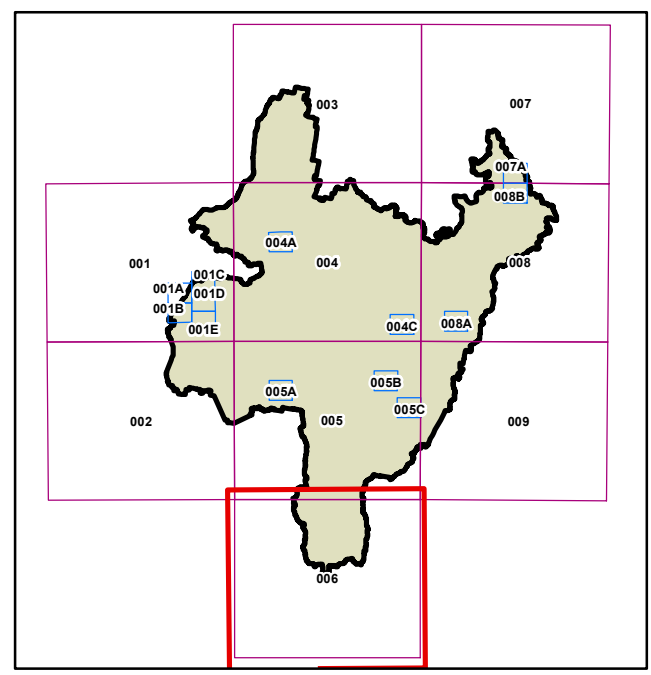

Secondary Dwelling and Dual Occupancy Map -
Sheet SDO_006

Secondary Dwelling and Dual Occupancy

- D1** Dual Occupancy, 1500 m2
- D2** Dual Occupancy, 8000 m2
- D3** Dual Occupancy, 20000 m2
- SD1** Secondary Dwelling or Dual Occupancy, 600 m2
- SD2** Secondary Dwelling or Dual Occupancy, 1200 m2
- SD3** Secondary Dwelling or Dual Occupancy, 2000 m2
- SD4** Secondary Dwelling or Dual Occupancy, 3000 m2
- SD5** Secondary Dwelling or Dual Occupancy, 20000 m2
- SD6** Secondary Dwelling or Dual Occupancy, 40000 m2
- SD7** Secondary Dwelling or Dual Occupancy, 60000 m2
- SD8** Secondary Dwelling or Dual Occupancy, 15 ha
- SD9** Secondary Dwelling or Dual Occupancy, 80 ha

Cadastral
 Base data 01/11/2021 © Spatial Services

Projection: GDA 1994
MGA Zone 55
Scale: 1:160,000 @ A3