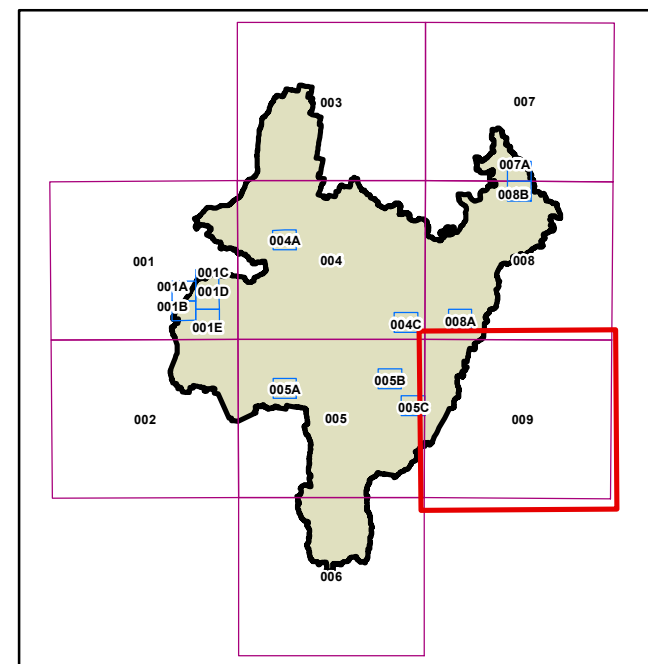

**Secondary Dwelling and Dual Occupancy Map -
Sheet SDO_009**

Secondary Dwelling and Dual Occupancy

- D1** Dual Occupancy, 1500 m2
- D2** Dual Occupancy, 8000 m2
- D3** Dual Occupancy, 20000 m2
- SD1** Secondary Dwelling or Dual Occupancy, 600 m2
- SD2** Secondary Dwelling or Dual Occupancy, 1200 m2
- SD3** Secondary Dwelling or Dual Occupancy, 2000 m2
- SD4** Secondary Dwelling or Dual Occupancy, 3000 m2
- SD5** Secondary Dwelling or Dual Occupancy, 20000 m2
- SD6** Secondary Dwelling or Dual Occupancy, 40000 m2
- SD7** Secondary Dwelling or Dual Occupancy, 60000 m2
- SD8** Secondary Dwelling or Dual Occupancy, 15 ha
- SD9** Secondary Dwelling or Dual Occupancy, 80 ha

Cadastre

Base data 01/11/2021 © Spatial Services

Projection: GDA 1994
MGA Zone 55

Scale: 1:160,000 @ A3