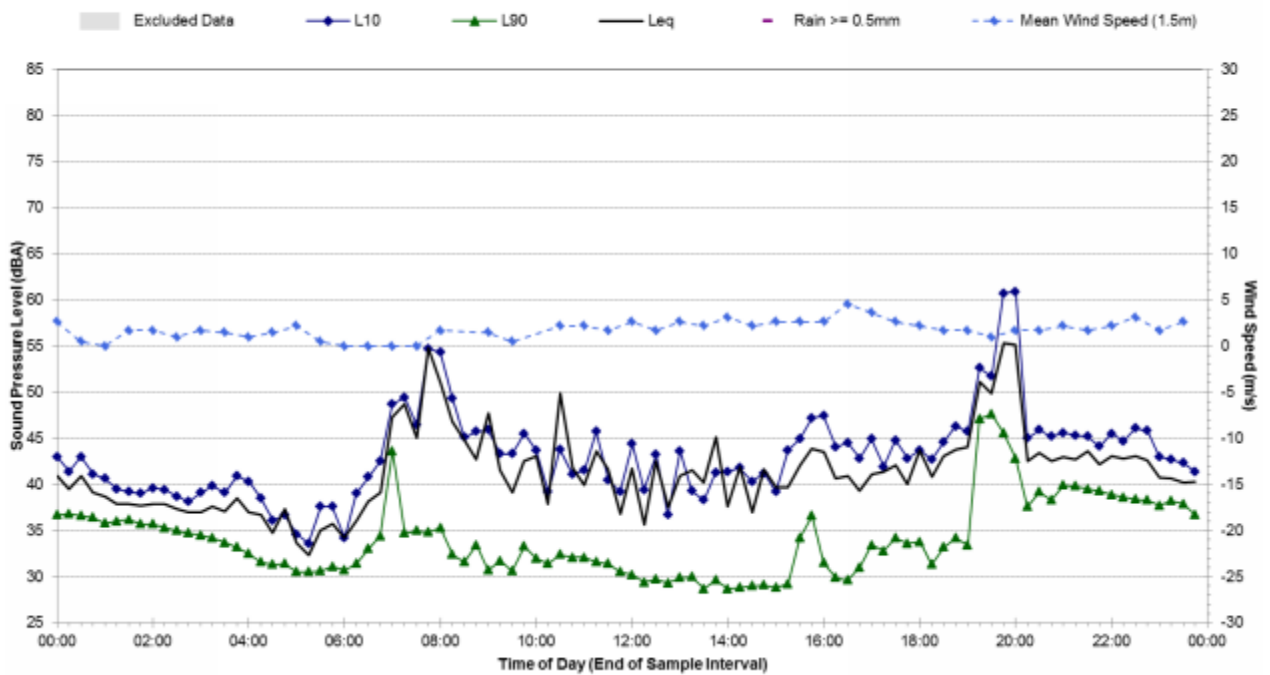

Statistical Ambient Noise Levels 35 Lonergan Drive - Tuesday, March 11, 2014