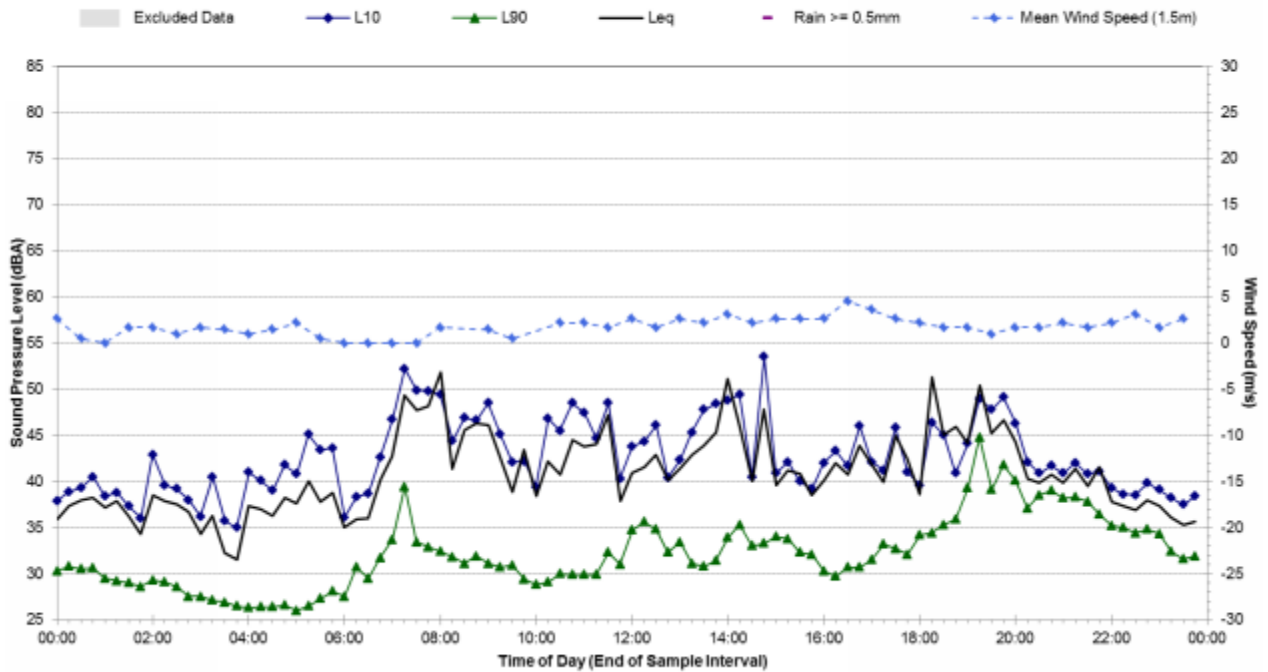

Statistical Ambient Noise Levels 15 Geebung Place - Tuesday, March 11, 2014