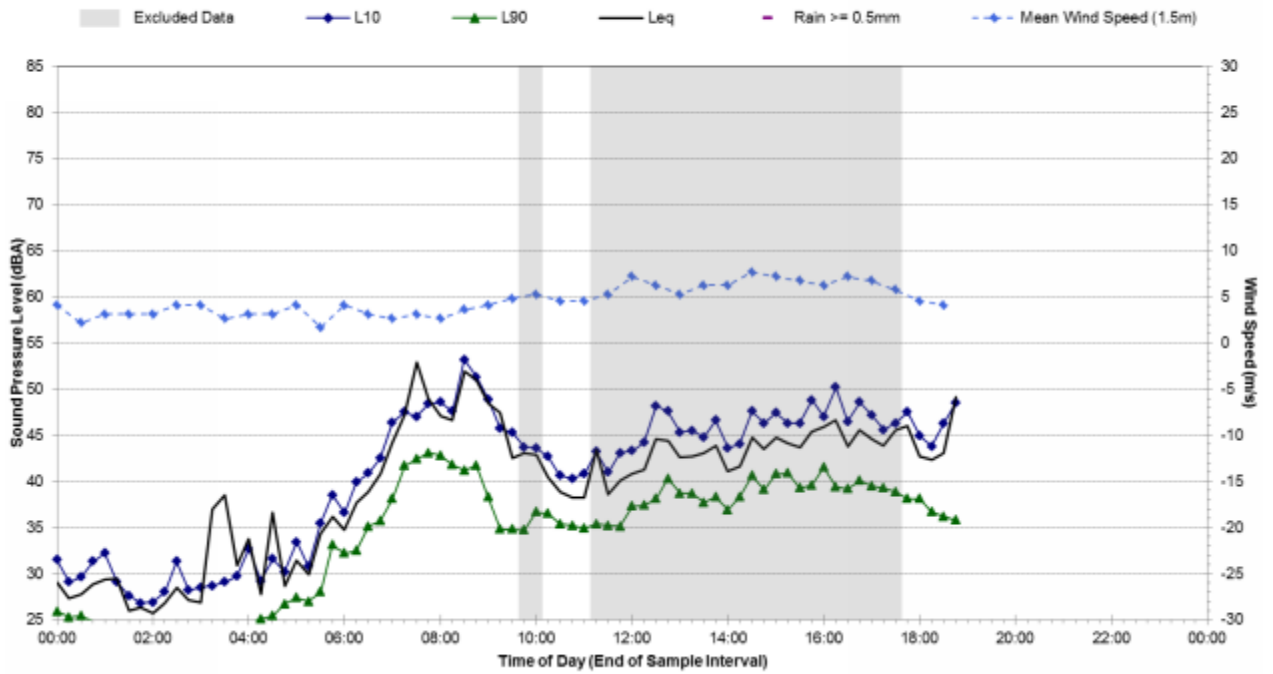

Statistical Ambient Noise Levels 26 Doeberl Place - Monday, March 17, 2014

DRAFT