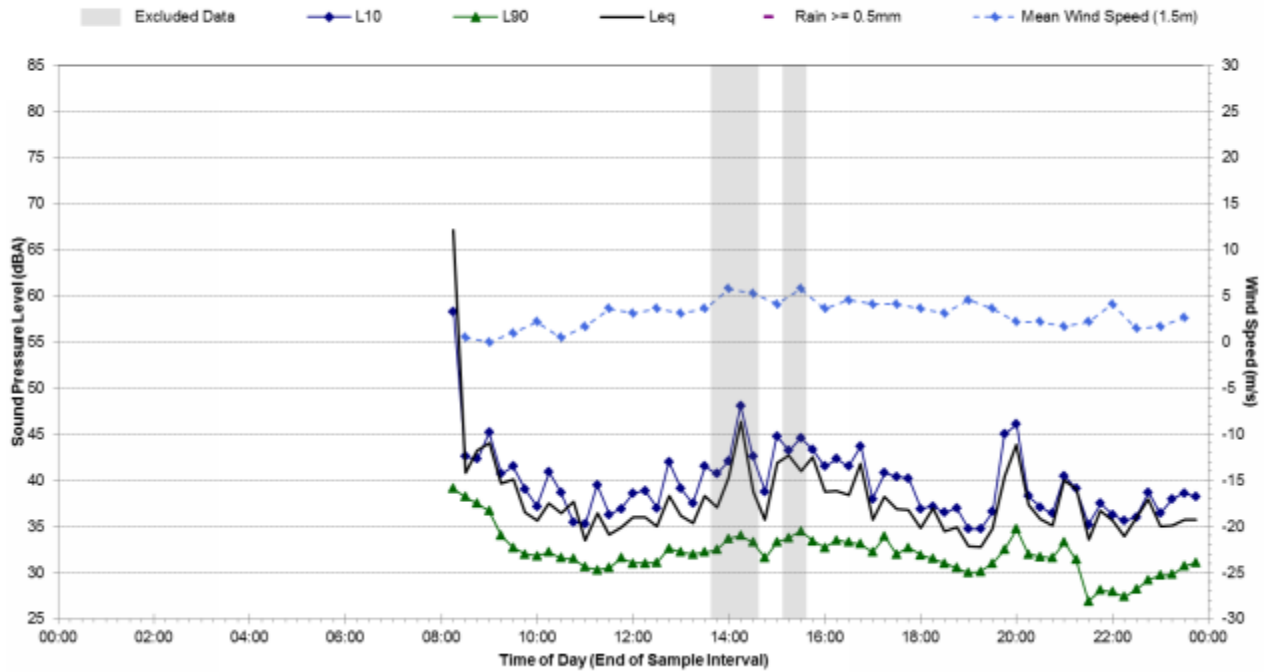

Statistical Ambient Noise Levels 40a Severne Street - Friday, March 07, 2014