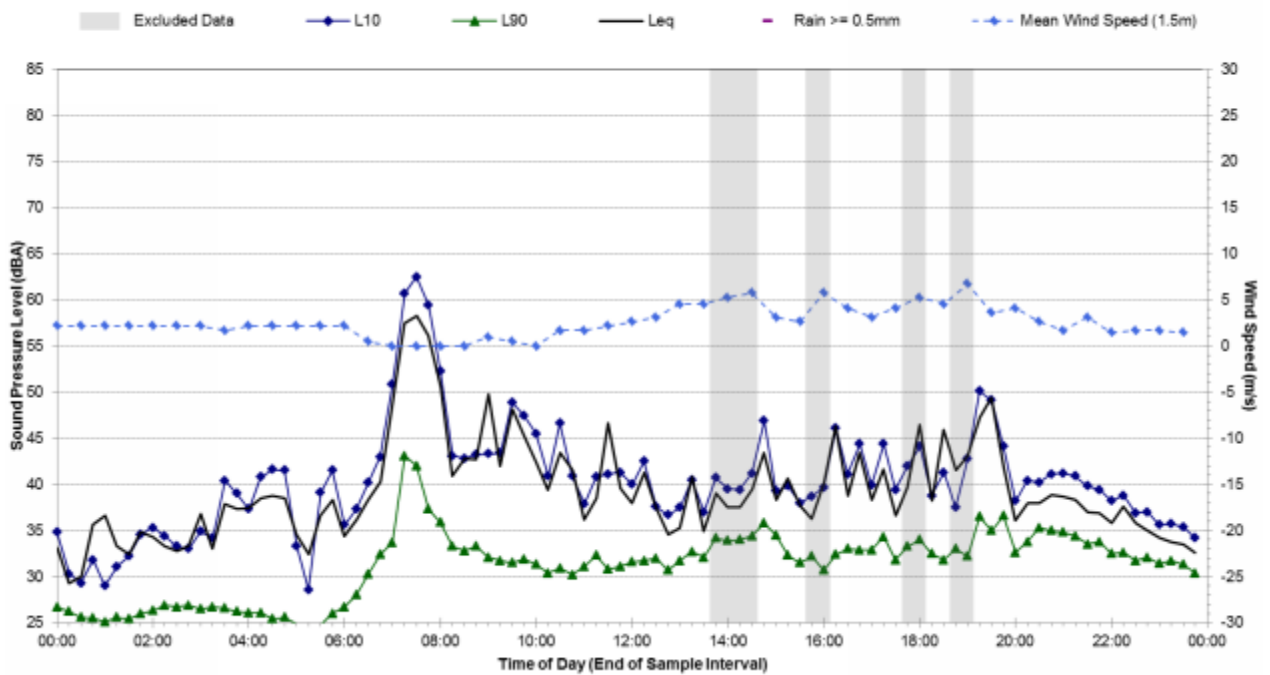

Statistical Ambient Noise Levels 15 Geebung Place - Friday, March 14, 2014