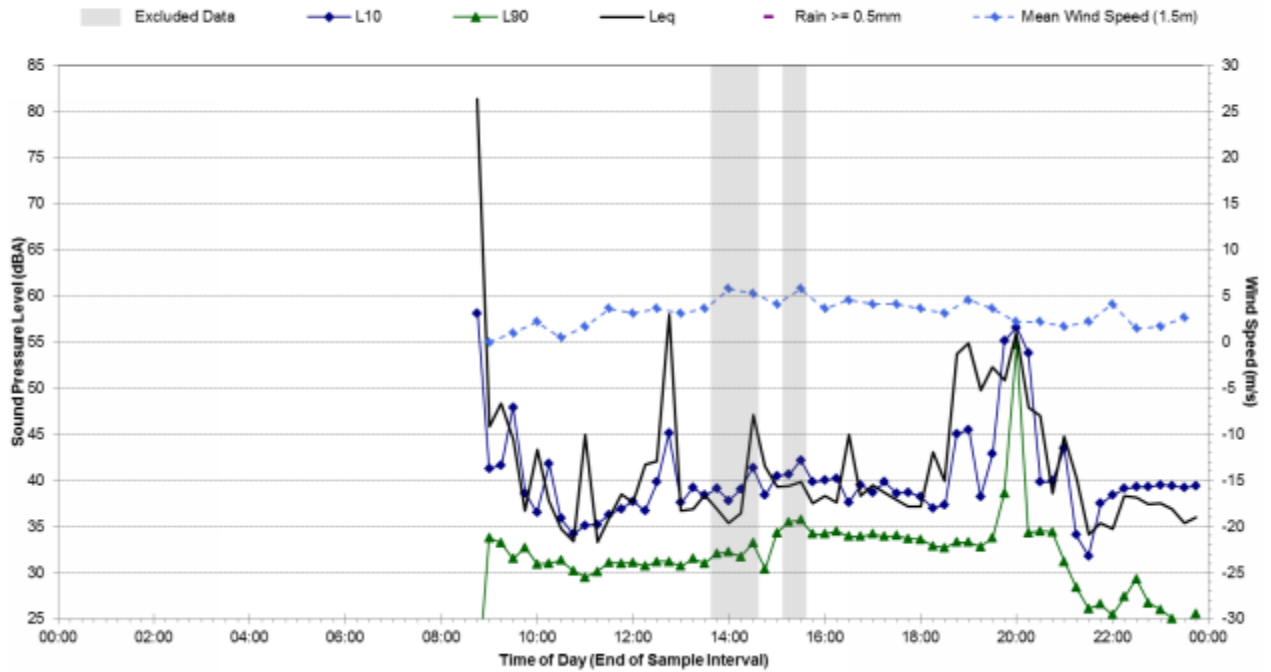

Statistical Ambient Noise Levels 40 Taylor Place - Friday, March 07, 2014