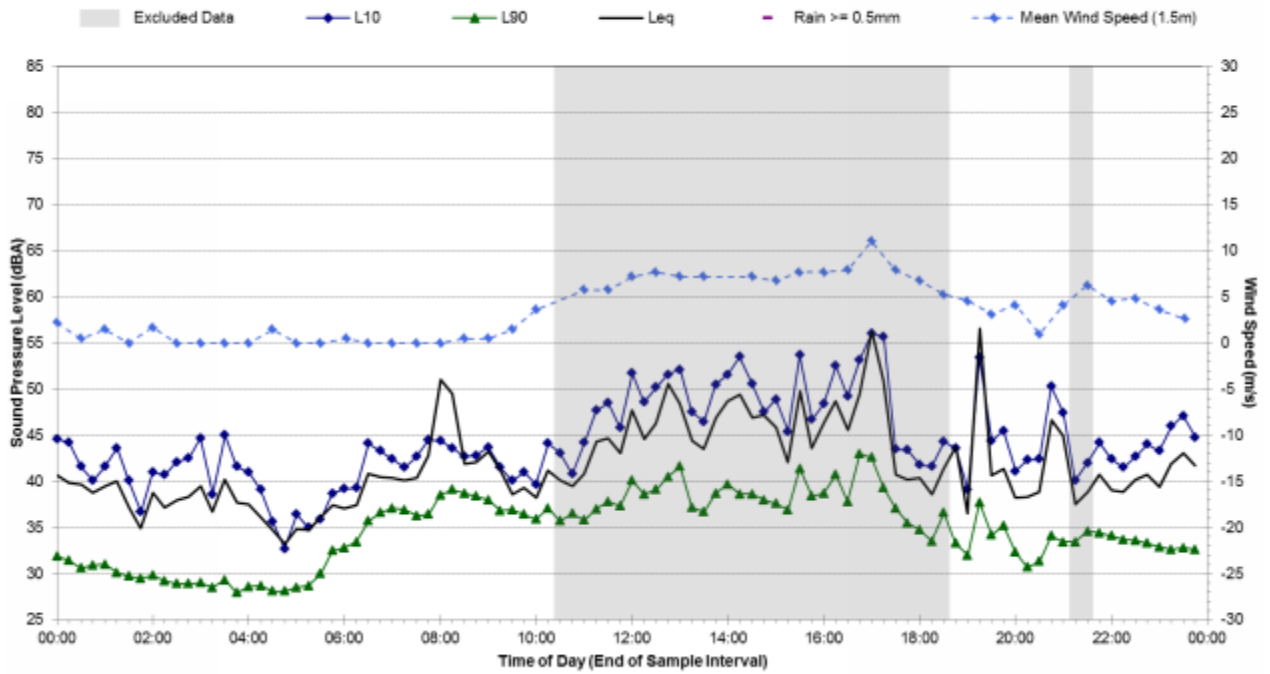

Statistical Ambient Noise Levels 40a Severne Street - Saturday, March 15, 2014