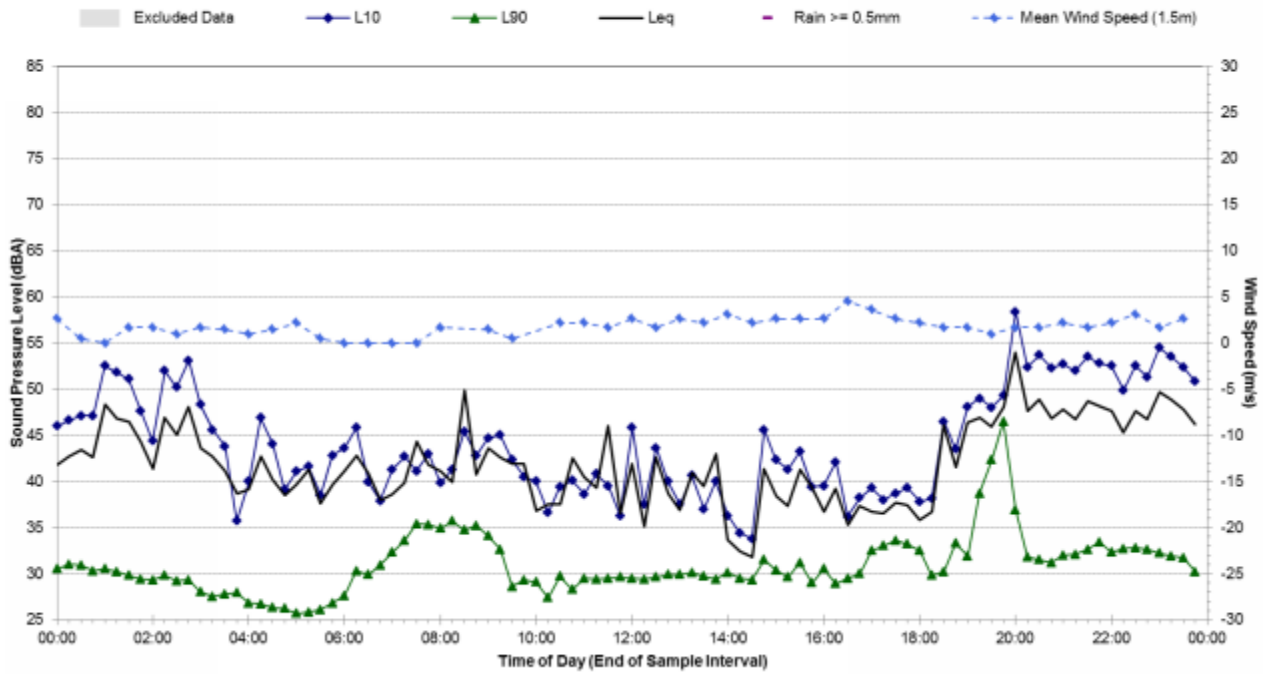

Statistical Ambient Noise Levels 40a Severne Street - Tuesday, March 11, 2014