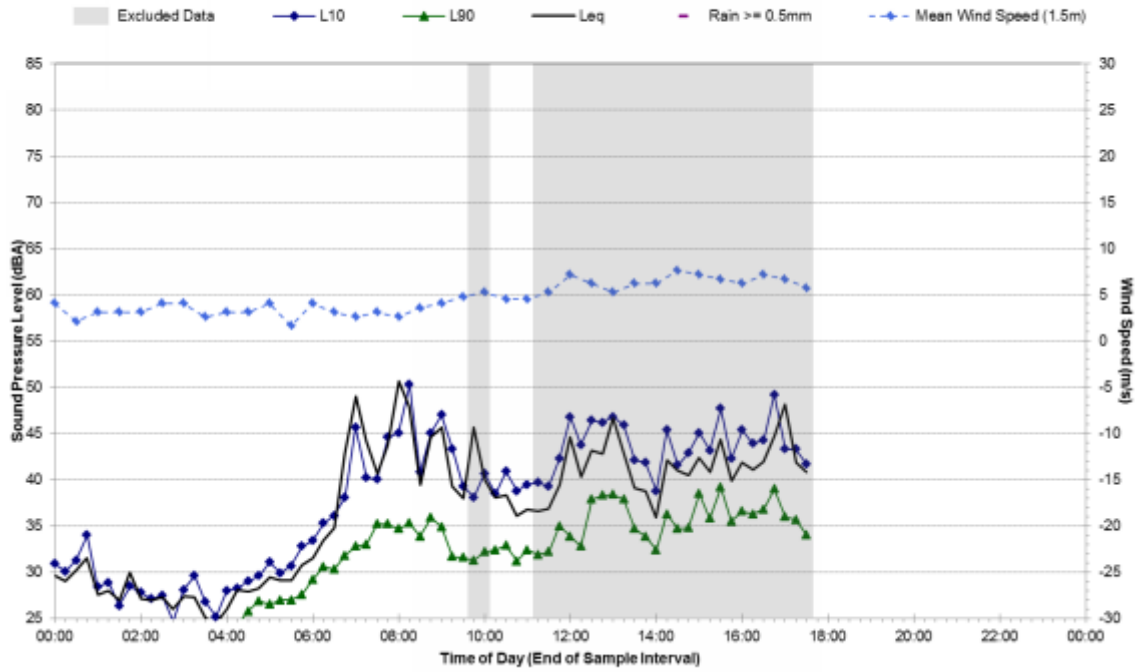

Statistical Ambient Noise Levels 46 Severne Street - Monday, March 17, 2014