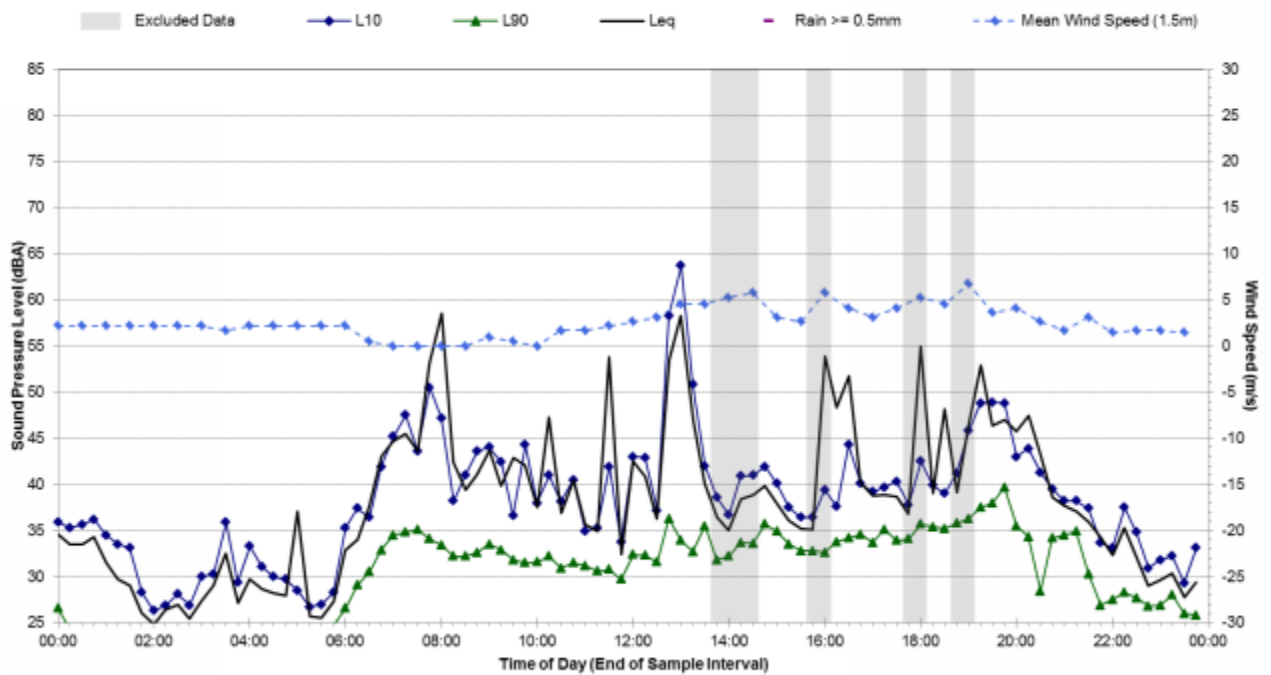

Statistical Ambient Noise Levels 40 Taylor Place - Friday, March 14, 2014