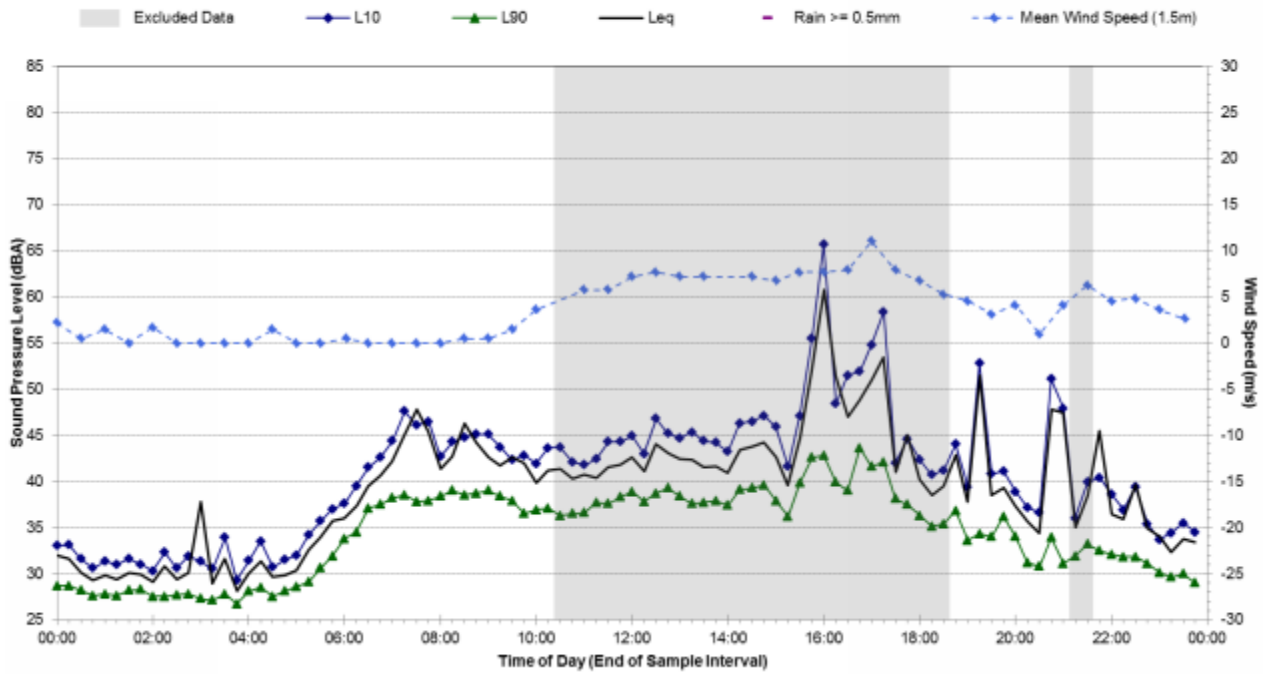

Statistical Ambient Noise Levels 26 Doeberl Place - Saturday, March 15, 2014