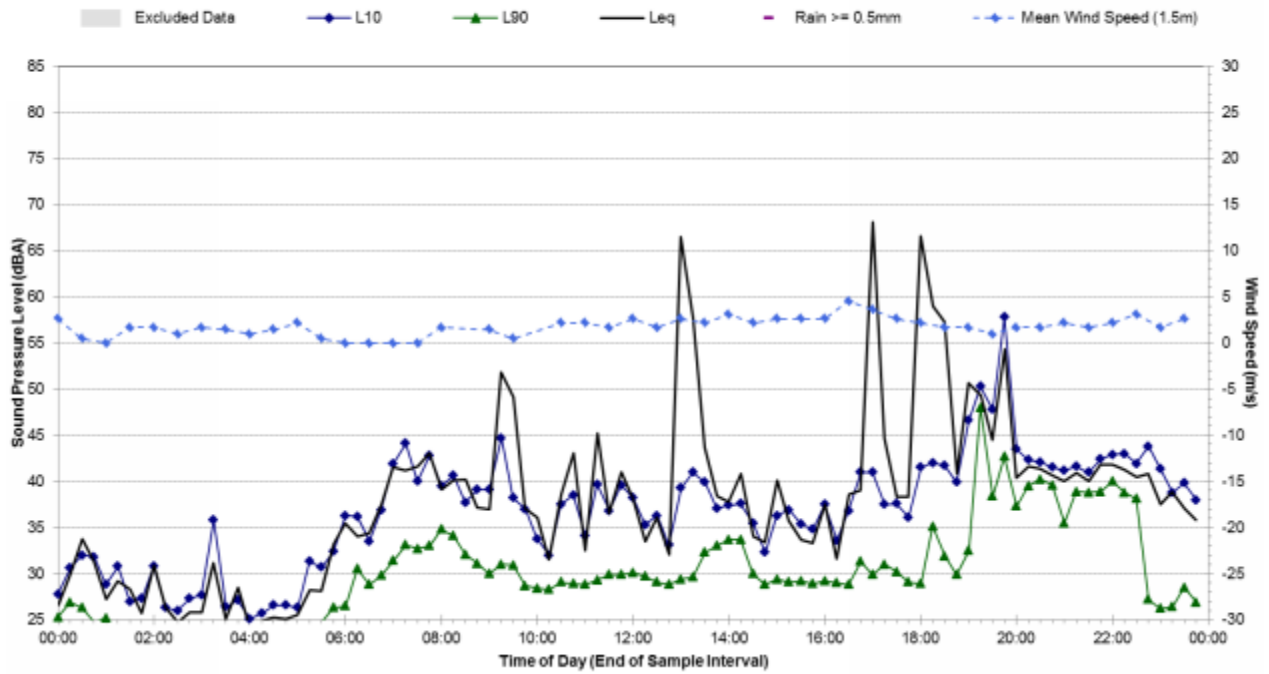

Statistical Ambient Noise Levels 40 Taylor Place - Tuesday, March 11, 2014