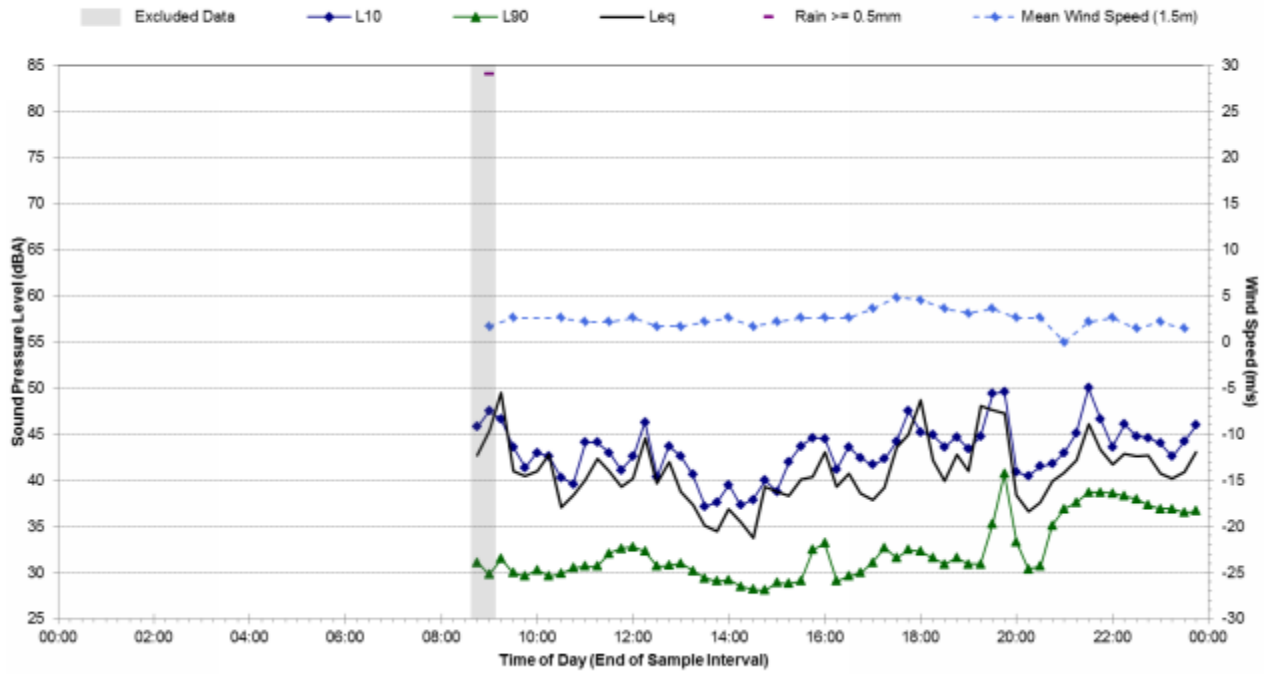

Statistical Ambient Noise Levels 35 Lonergan Drive - Thursday, March 06, 2014