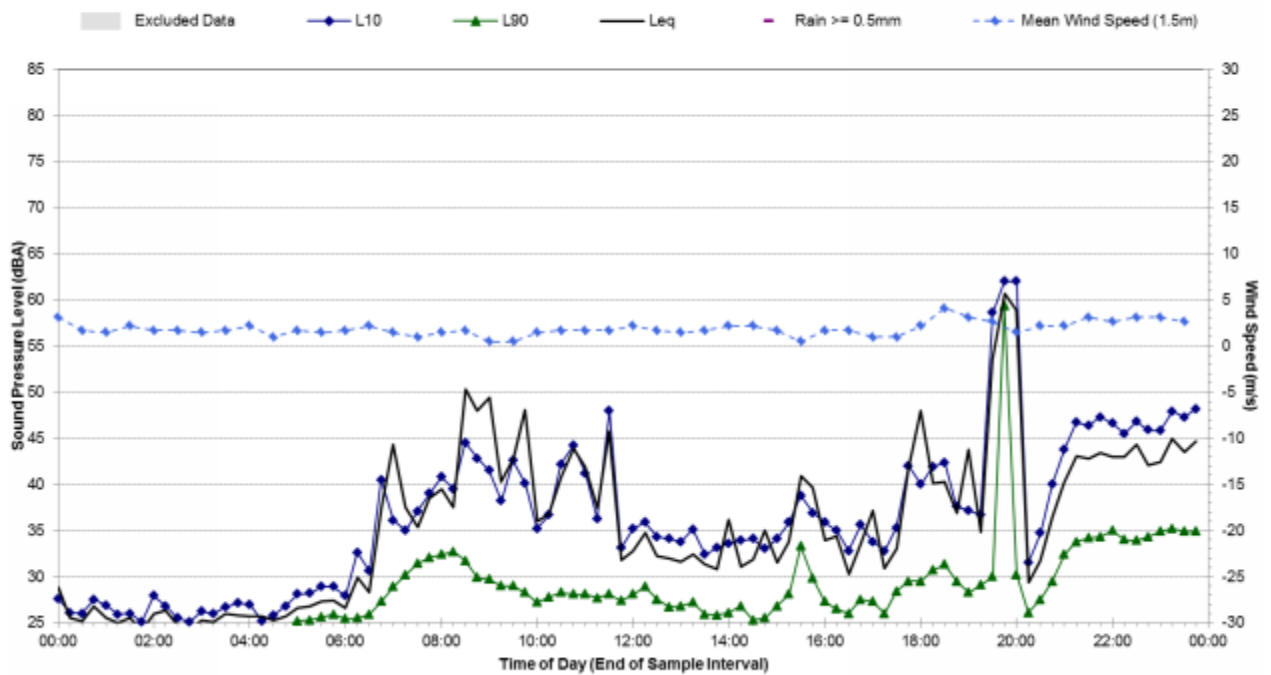

Statistical Ambient Noise Levels 46 Severne Street - Monday, March 10, 2014