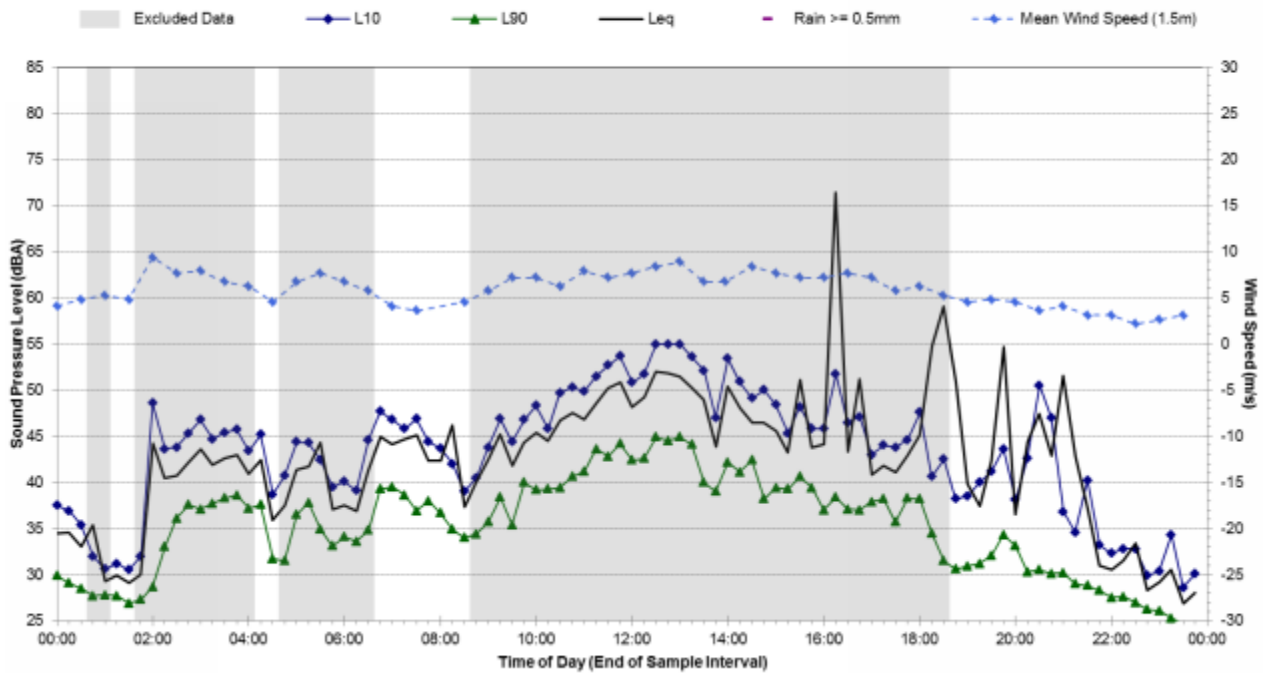

Statistical Ambient Noise Levels 40 Taylor Place - Sunday, March 16, 2014