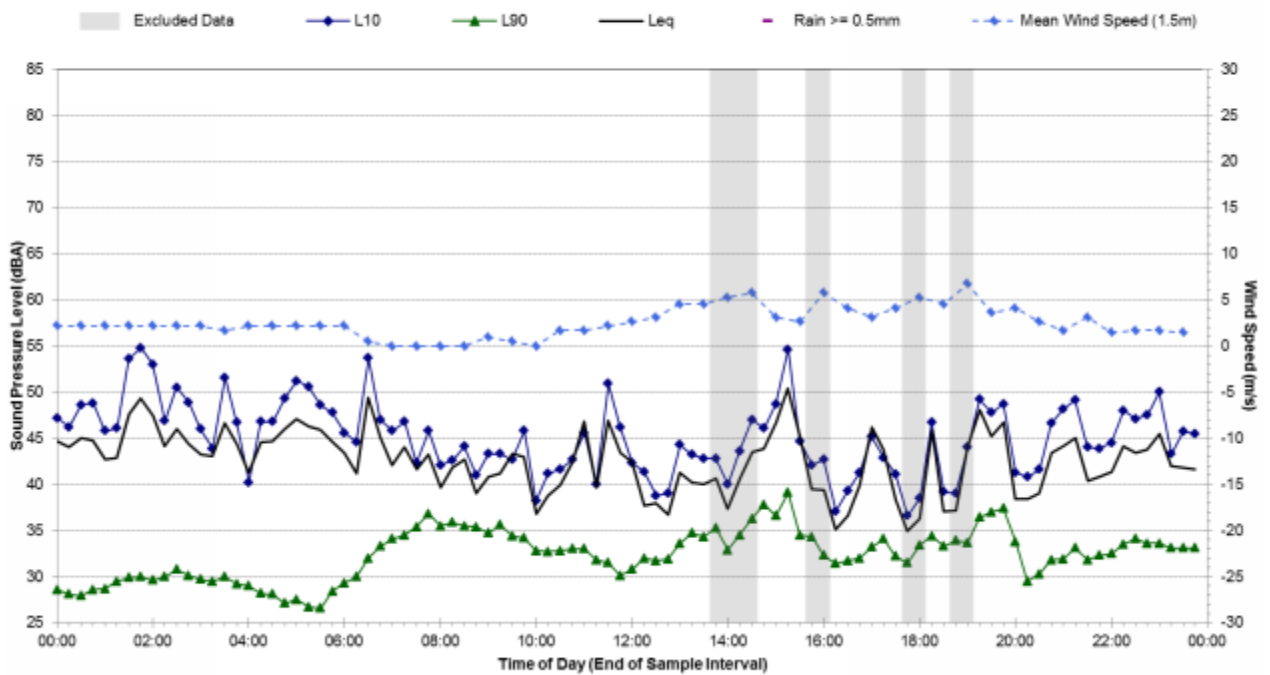

Statistical Ambient Noise Levels 40a Severne Street - Friday, March 14, 2014