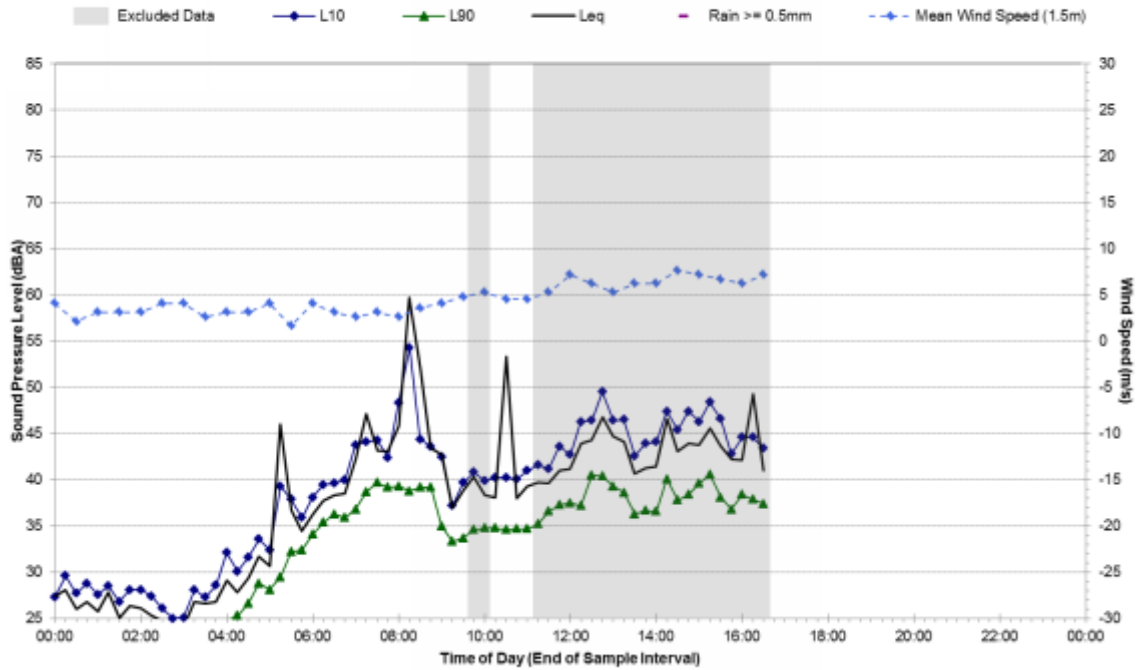

Statistical Ambient Noise Levels 40 Taylor Place - Monday, March 17, 2014

DRAFT