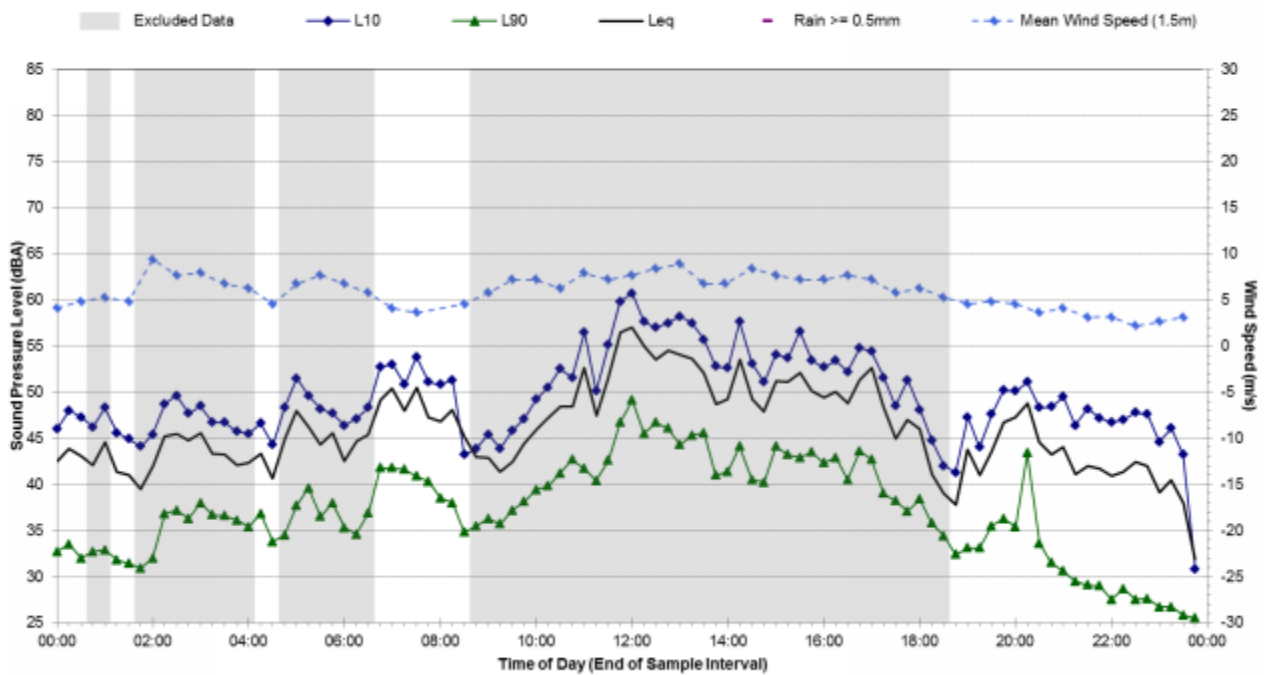

Statistical Ambient Noise Levels 40a Severne Street - Sunday, March 16, 2014