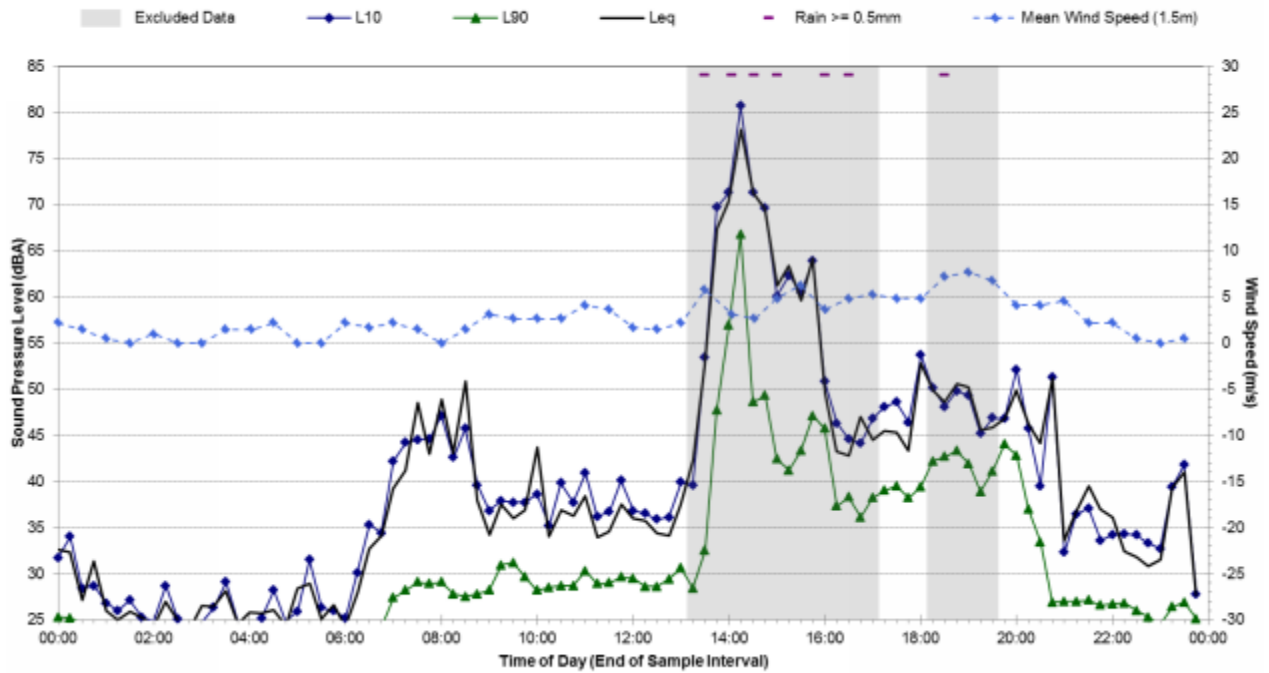

Statistical Ambient Noise Levels 26 Doeberl Place - Saturday, March 08, 2014