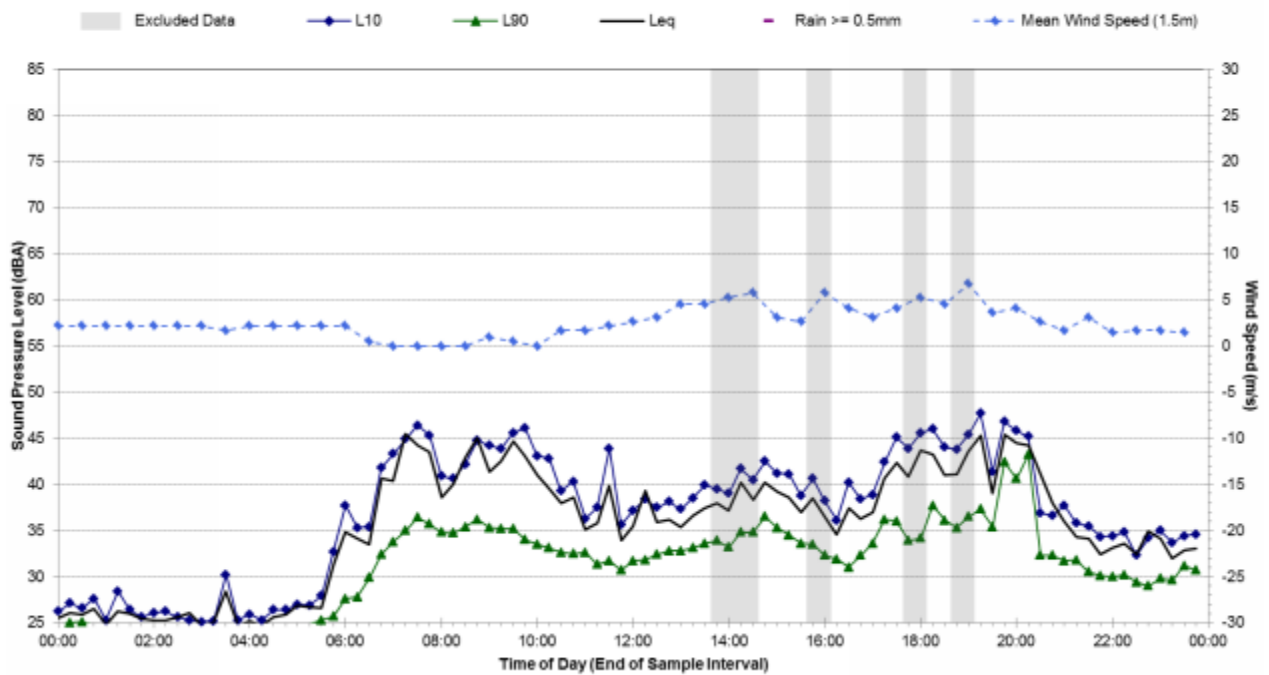

Statistical Ambient Noise Levels 26 Doeberl Place - Friday, March 14, 2014