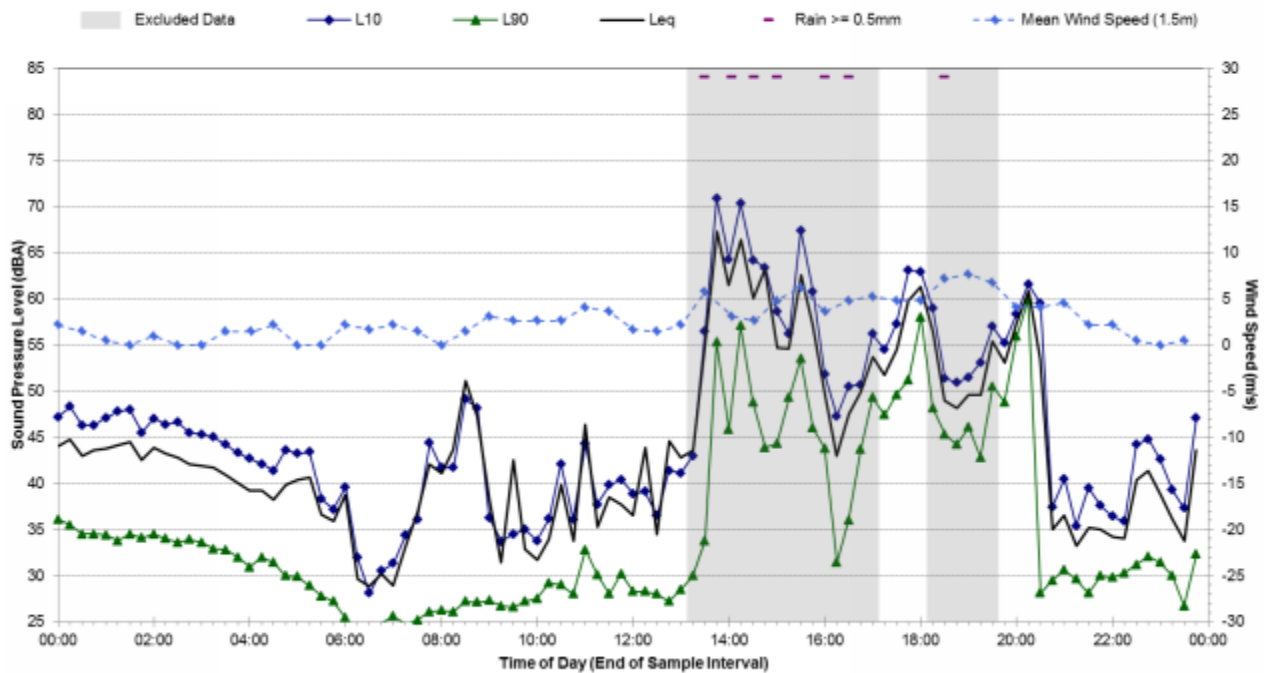

Statistical Ambient Noise Levels 46 Severne Street - Saturday, March 08, 2014