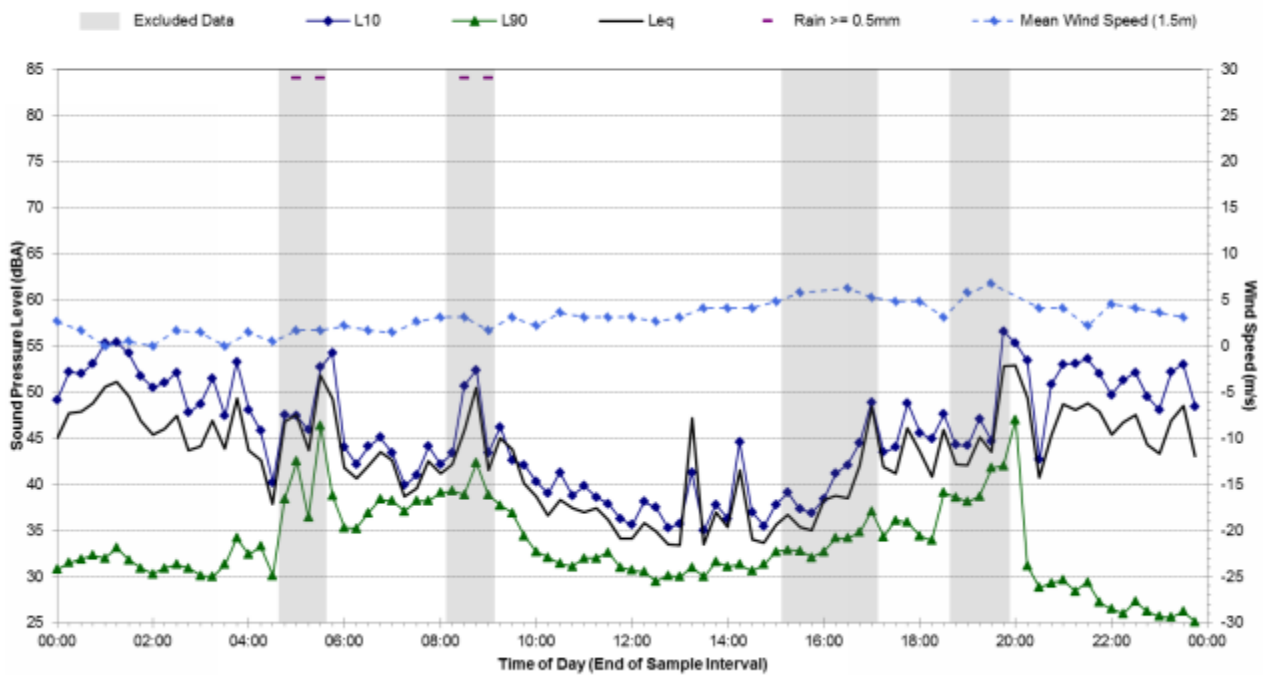

Statistical Ambient Noise Levels 40a Severne Street - Wednesday, March 12, 2014