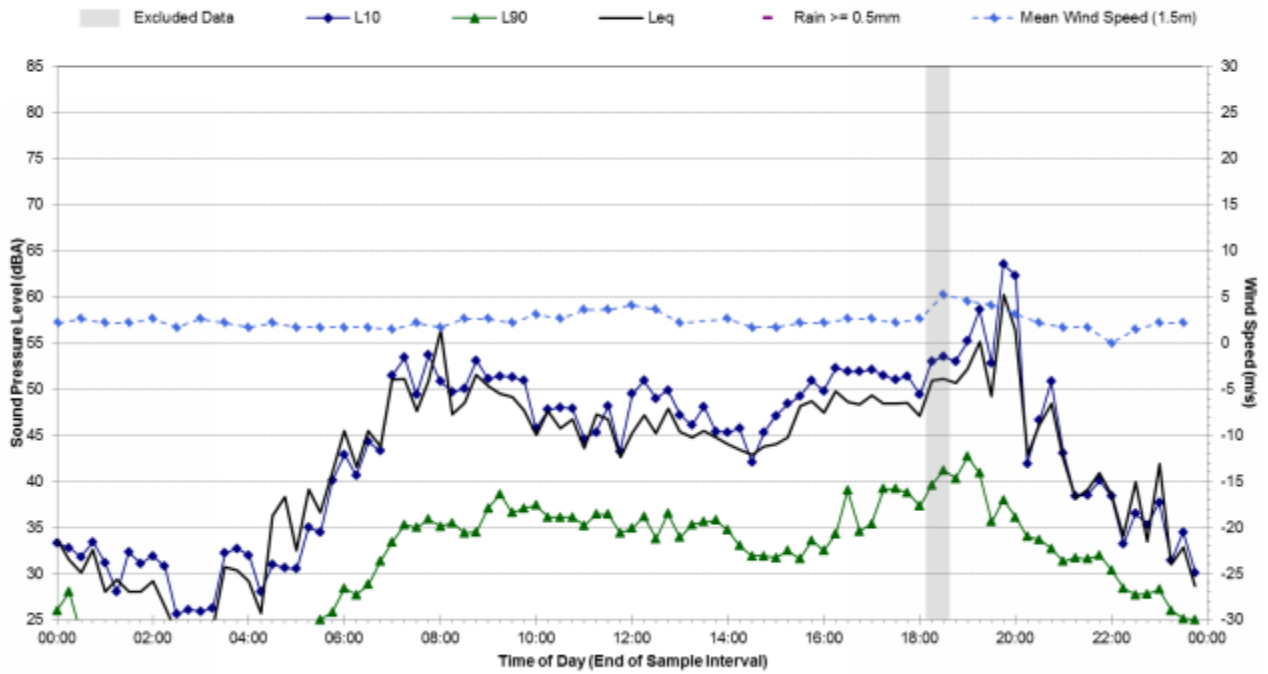

Statistical Ambient Noise Levels 50 Stone Haven Circuit - Thursday, March 13, 2014