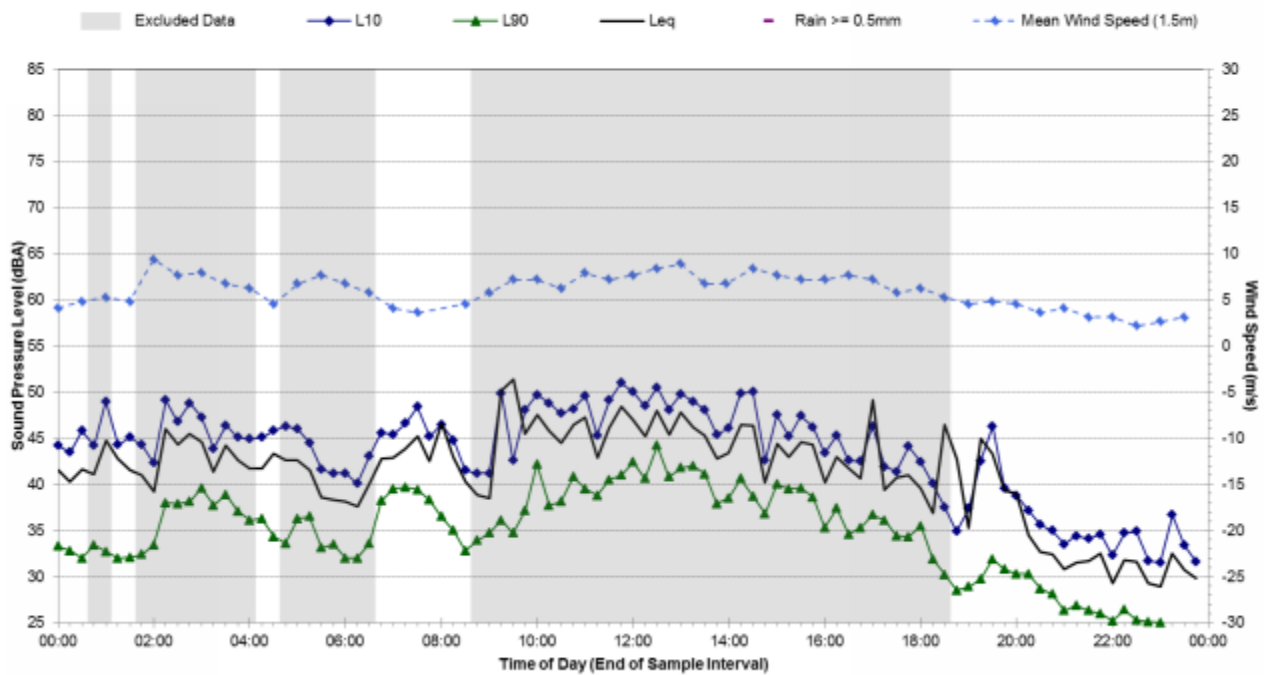

Statistical Ambient Noise Levels 46 Severne Street - Sunday, March 16, 2014