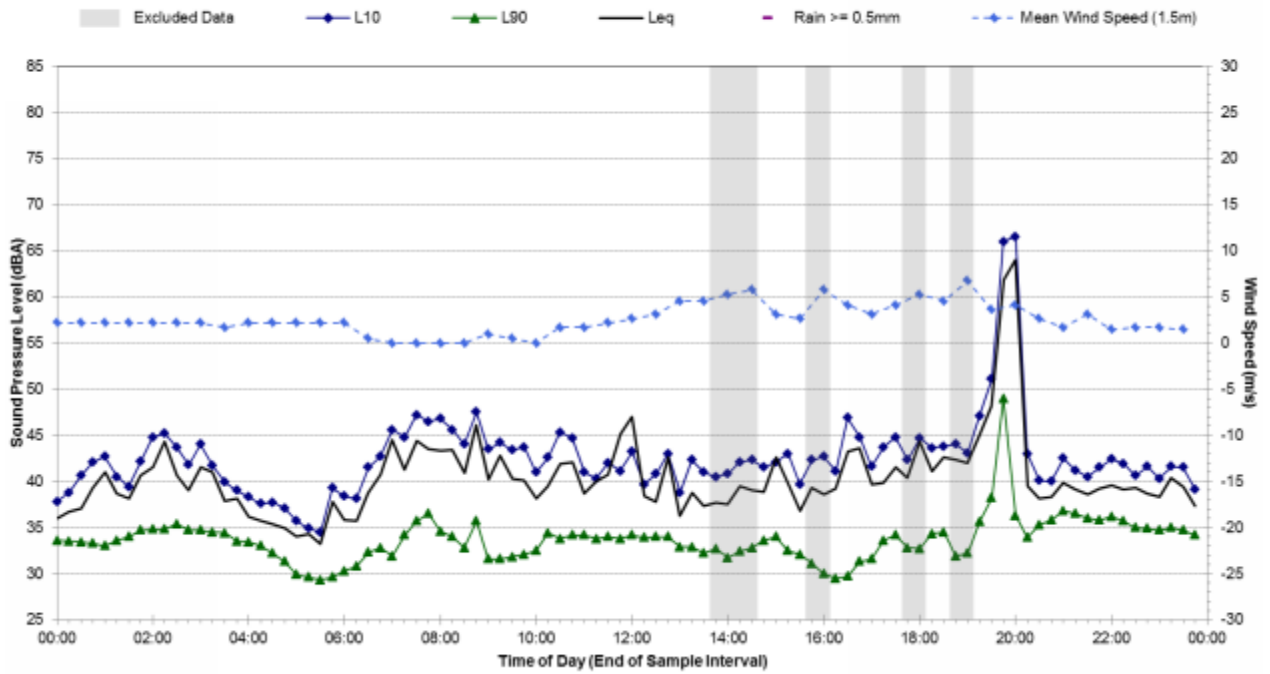

Statistical Ambient Noise Levels 35 Lonergan Drive - Friday, March 14, 2014