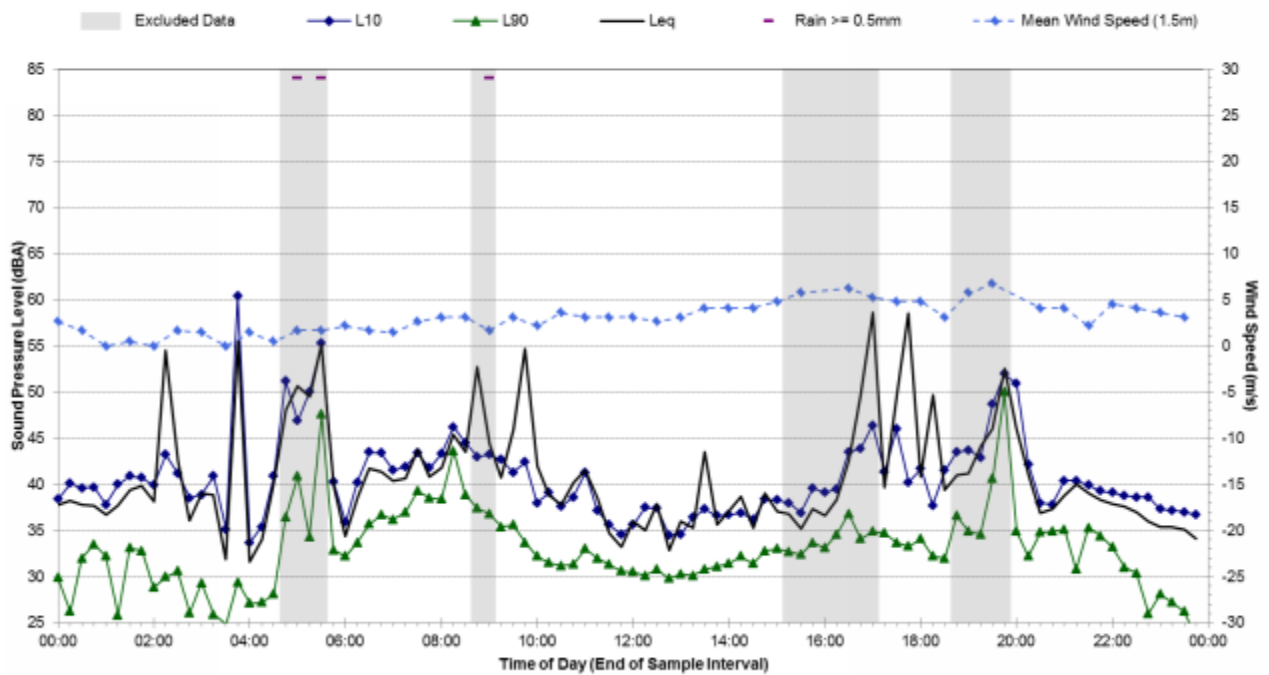

Statistical Ambient Noise Levels 40 Taylor Place - Wednesday, March 12, 2014