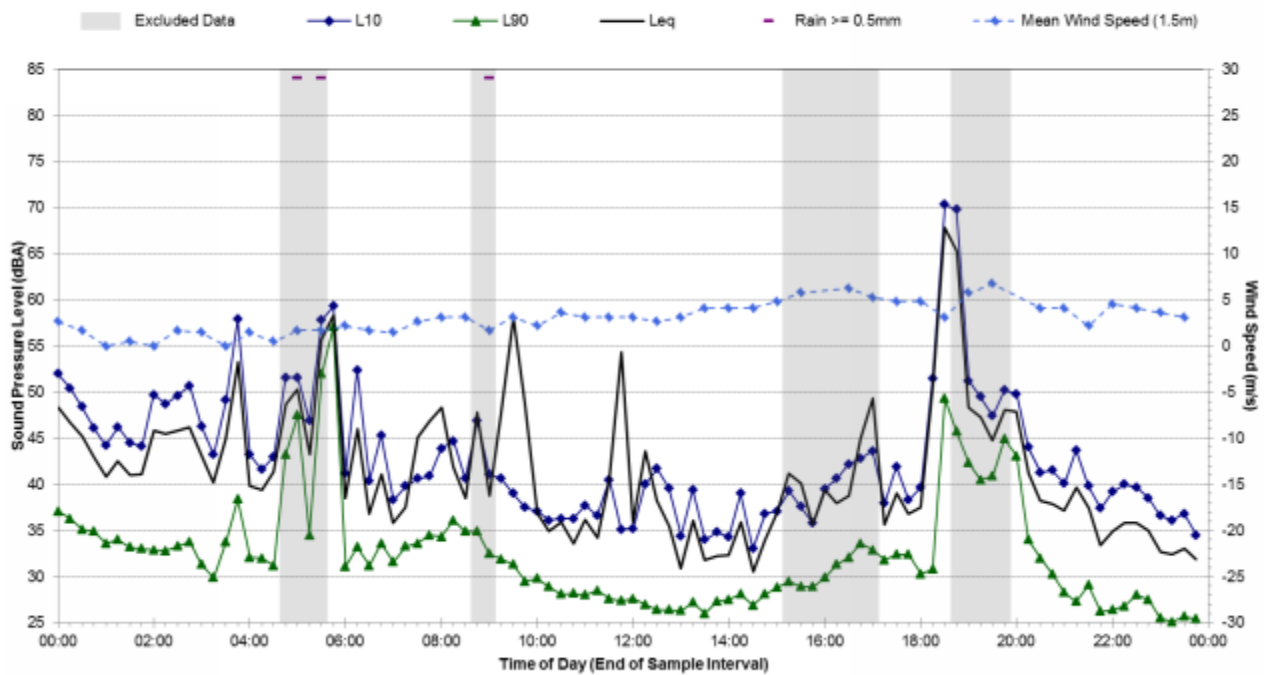

Statistical Ambient Noise Levels 46 Severne Street - Wednesday, March 12, 2014