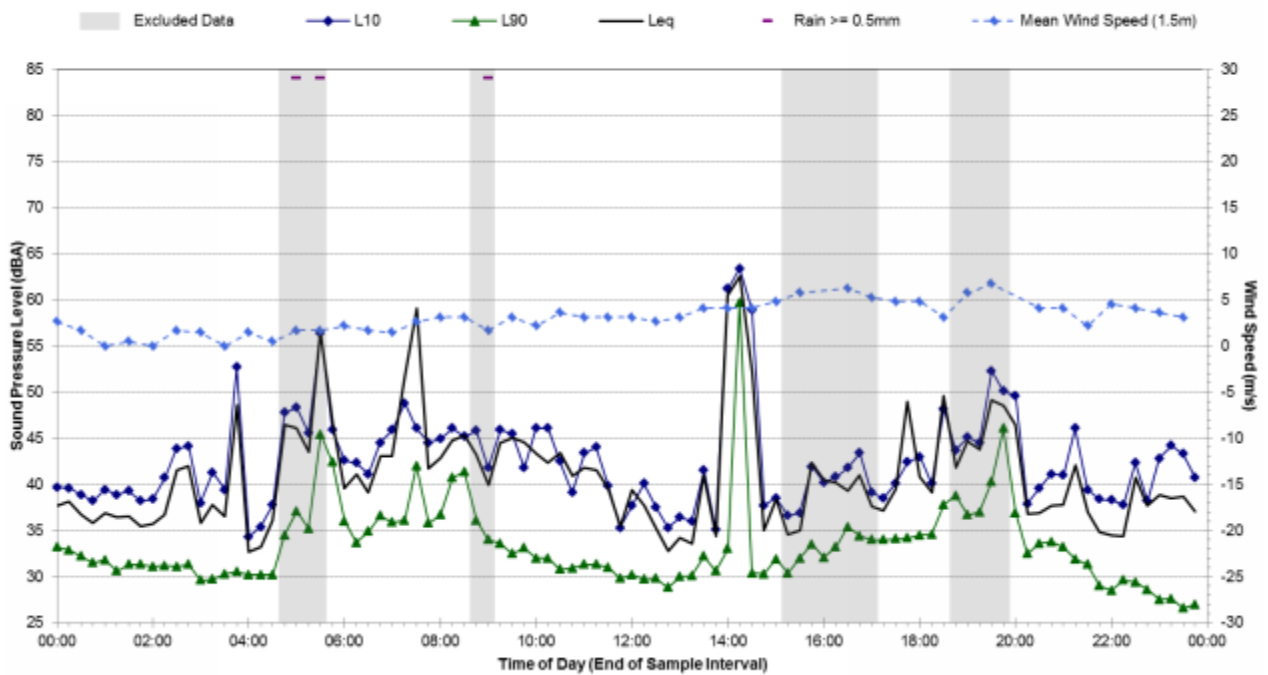

Statistical Ambient Noise Levels 15 Geebung Place - Wednesday, March 12, 2014