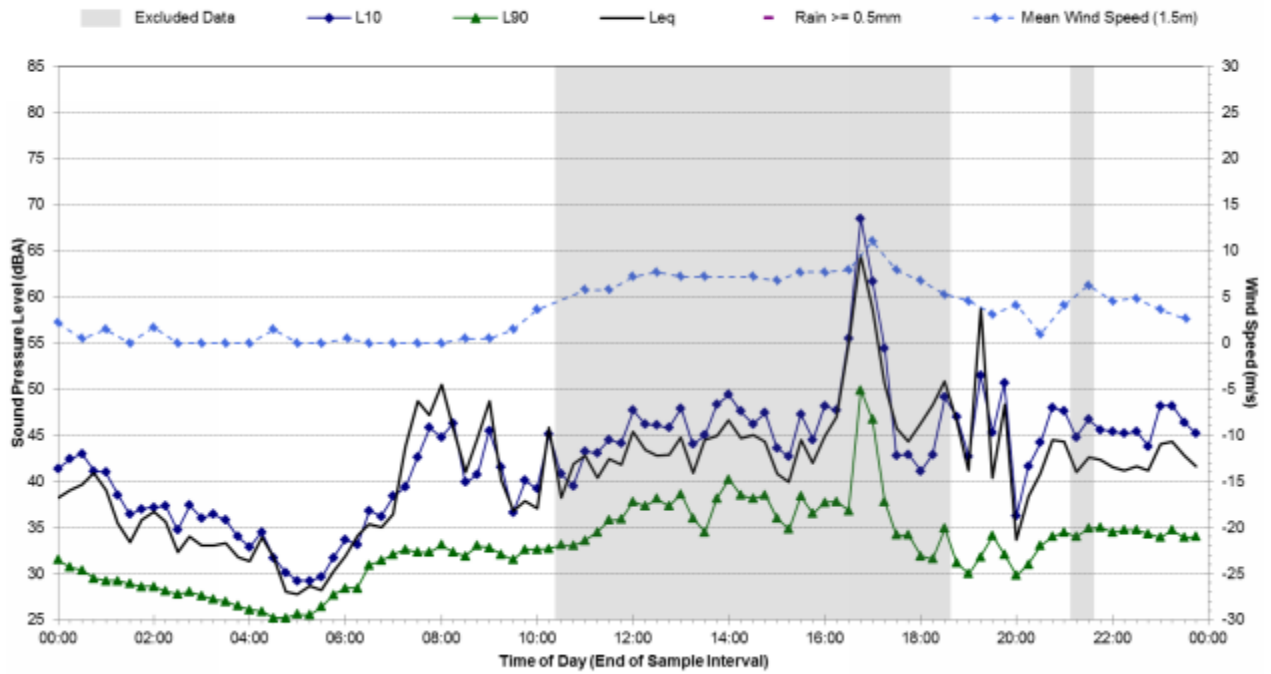

Statistical Ambient Noise Levels 46 Severne Street - Saturday, March 15, 2014