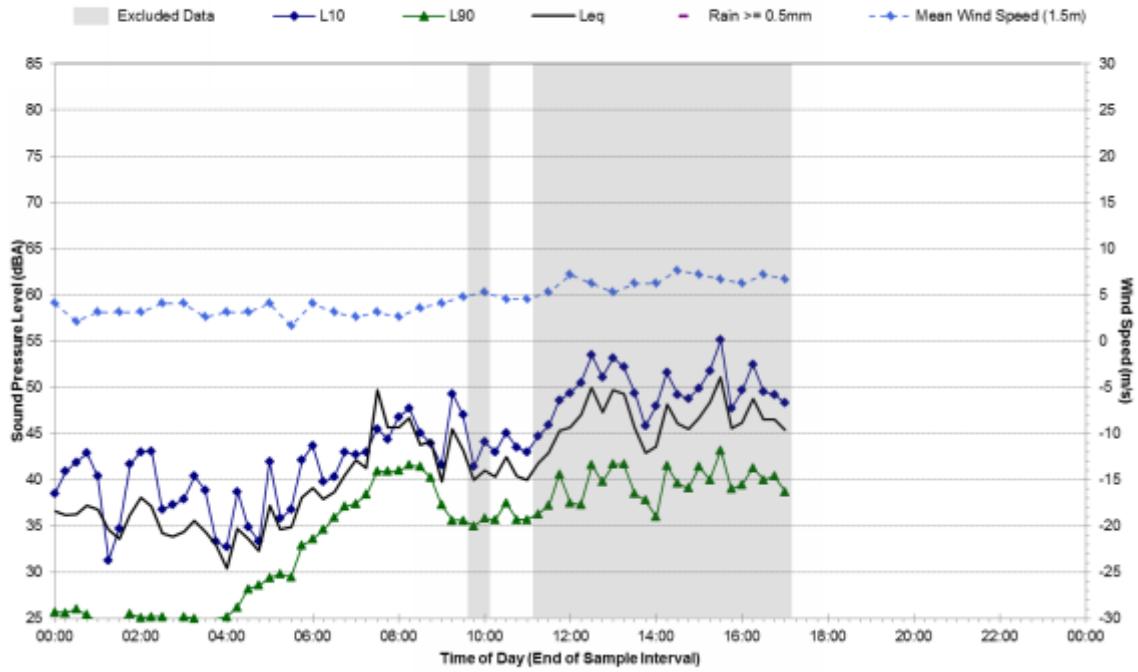

Statistical Ambient Noise Levels 40a Severne Street - Monday, March 17, 2014

DRAFT