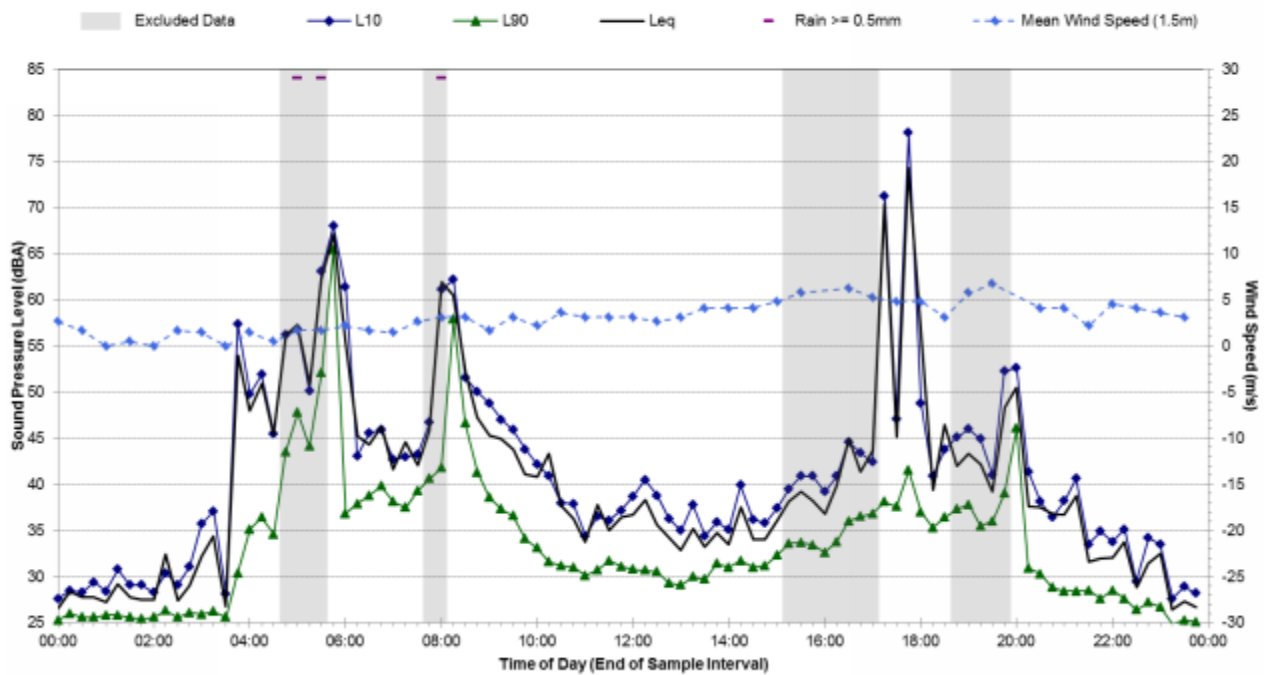

Statistical Ambient Noise Levels 26 Doeberl Place - Wednesday, March 12, 2014