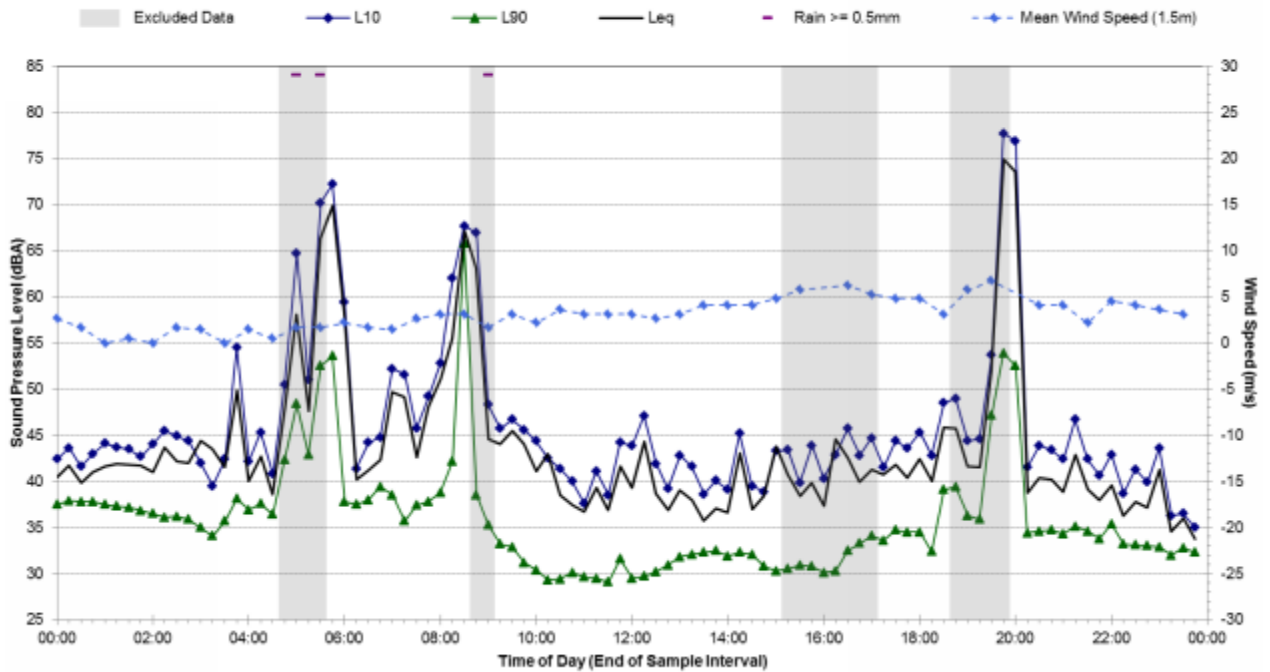

Statistical Ambient Noise Levels 35 Lonergan Drive - Wednesday, March 12, 2014