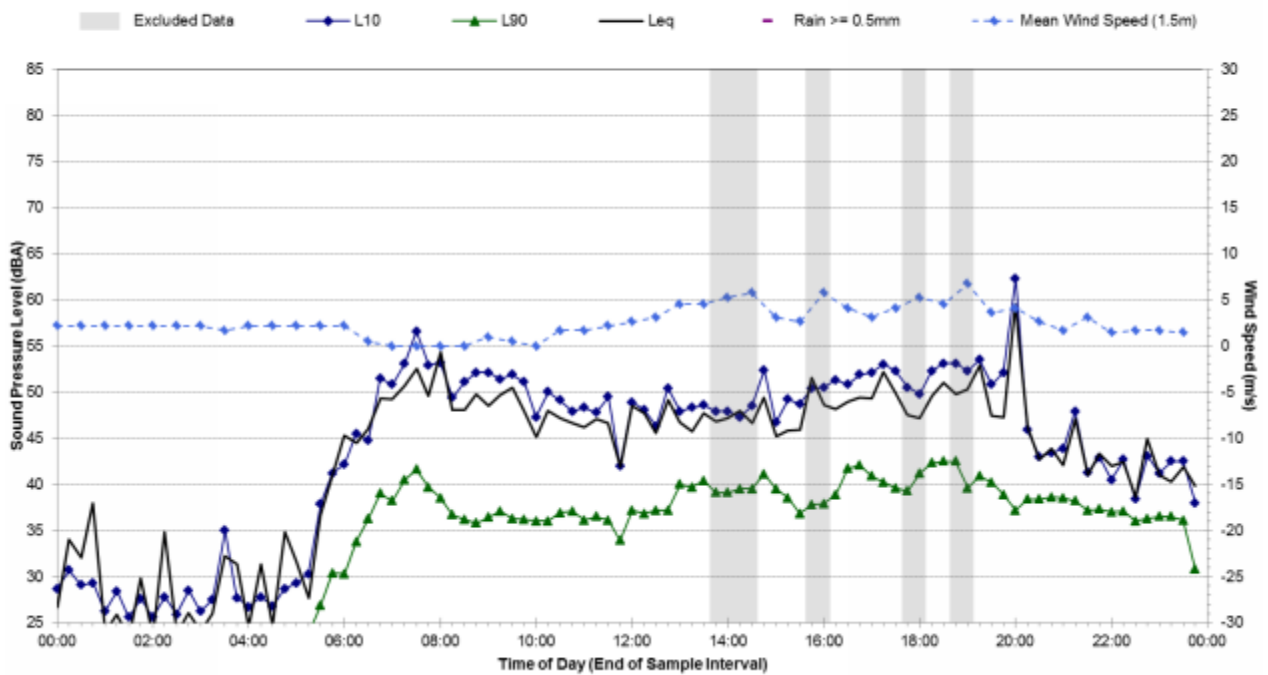

Statistical Ambient Noise Levels 50 Stone Haven Circuit - Friday, March 14, 2014