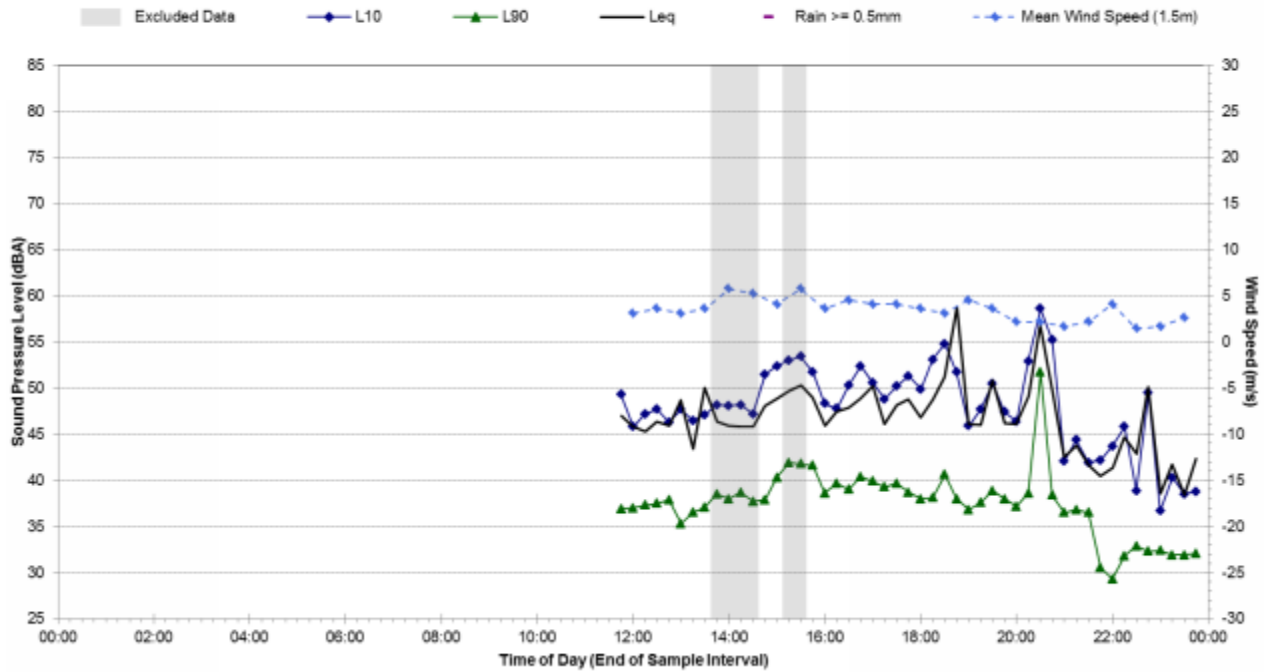

### Statistical Ambient Noise Levels 50 Stone Haven Circuit - Friday, March 07, 2014