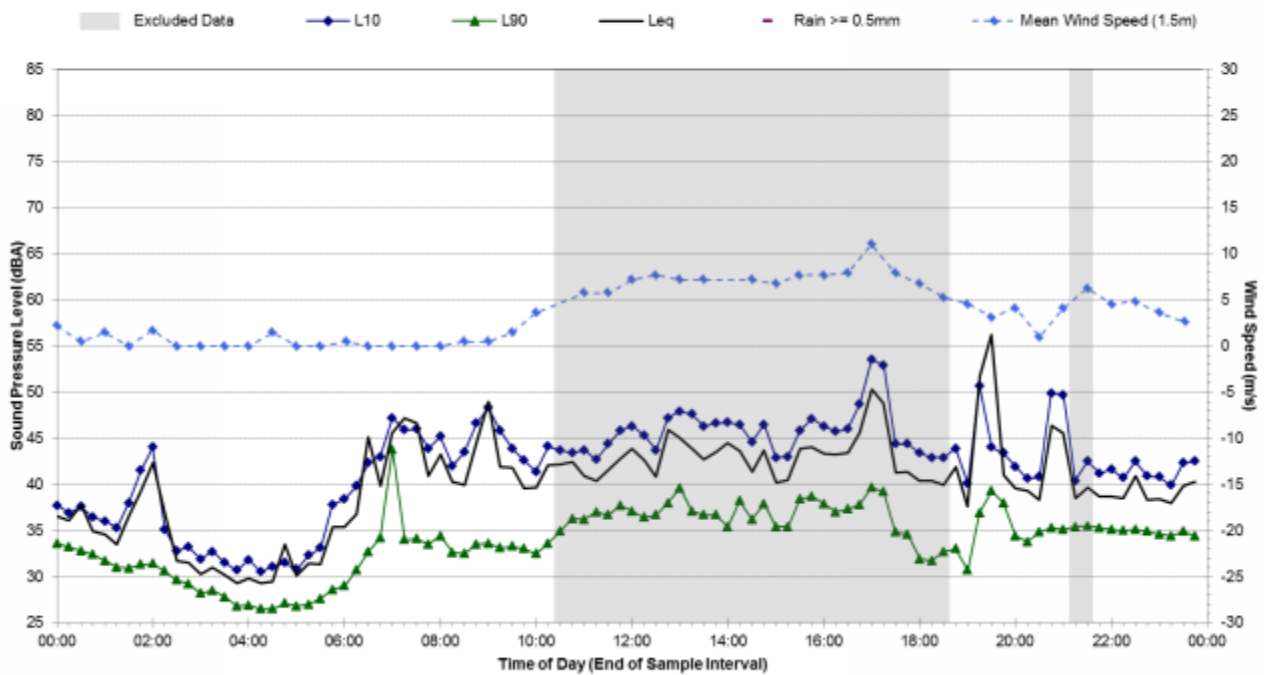

Statistical Ambient Noise Levels 35 Lonergan Drive - Saturday, March 15, 2014