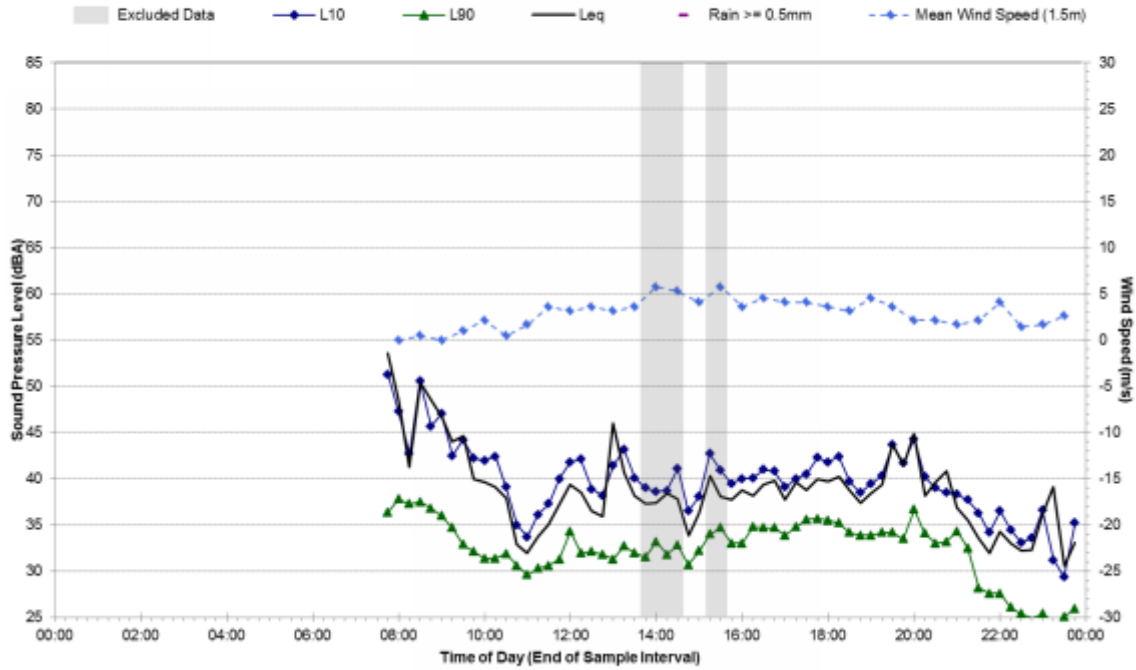

Statistical Ambient Noise Levels 26 Doeberl Place - Friday, March 07, 2014