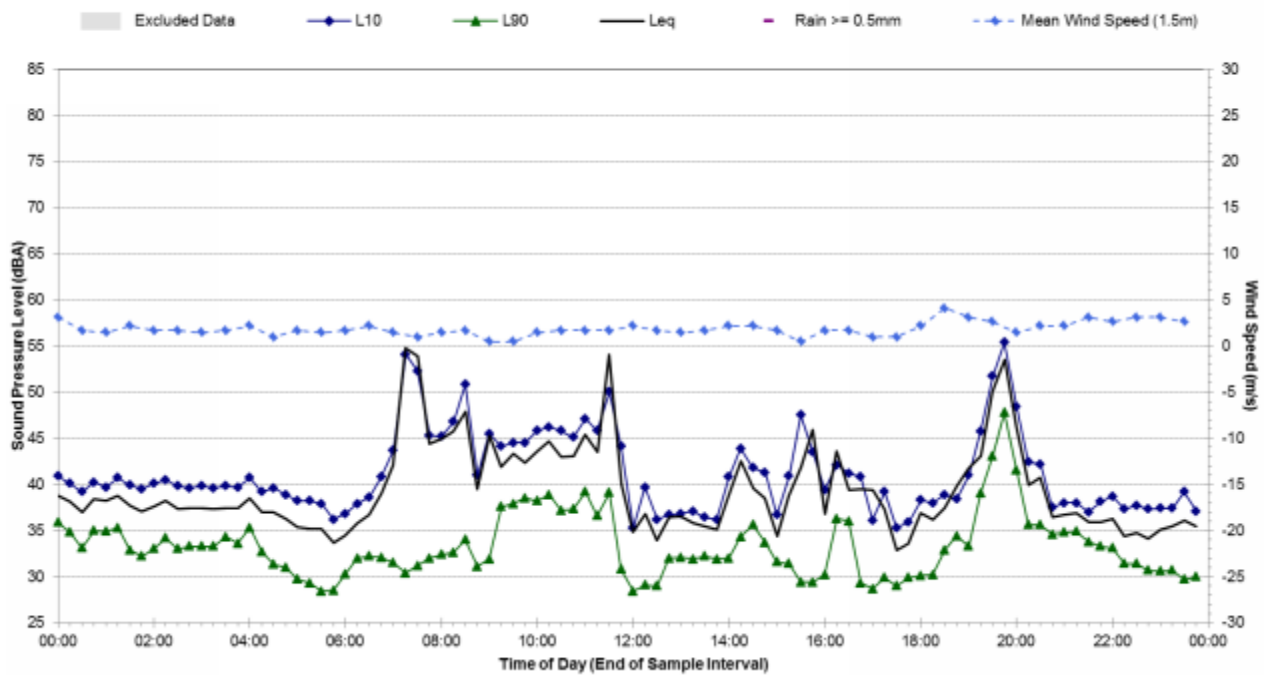

Statistical Ambient Noise Levels 15 Geebung Place - Monday, March 10, 2014