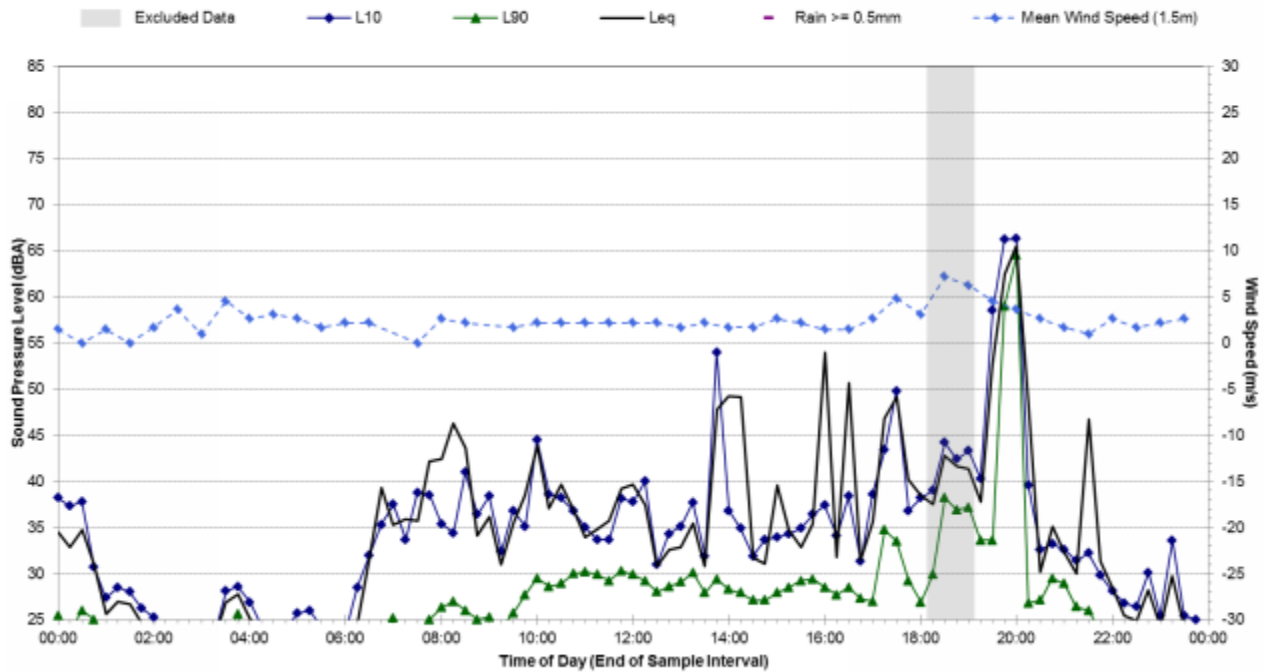

Statistical Ambient Noise Levels 40 Taylor Place - Sunday, March 09, 2014