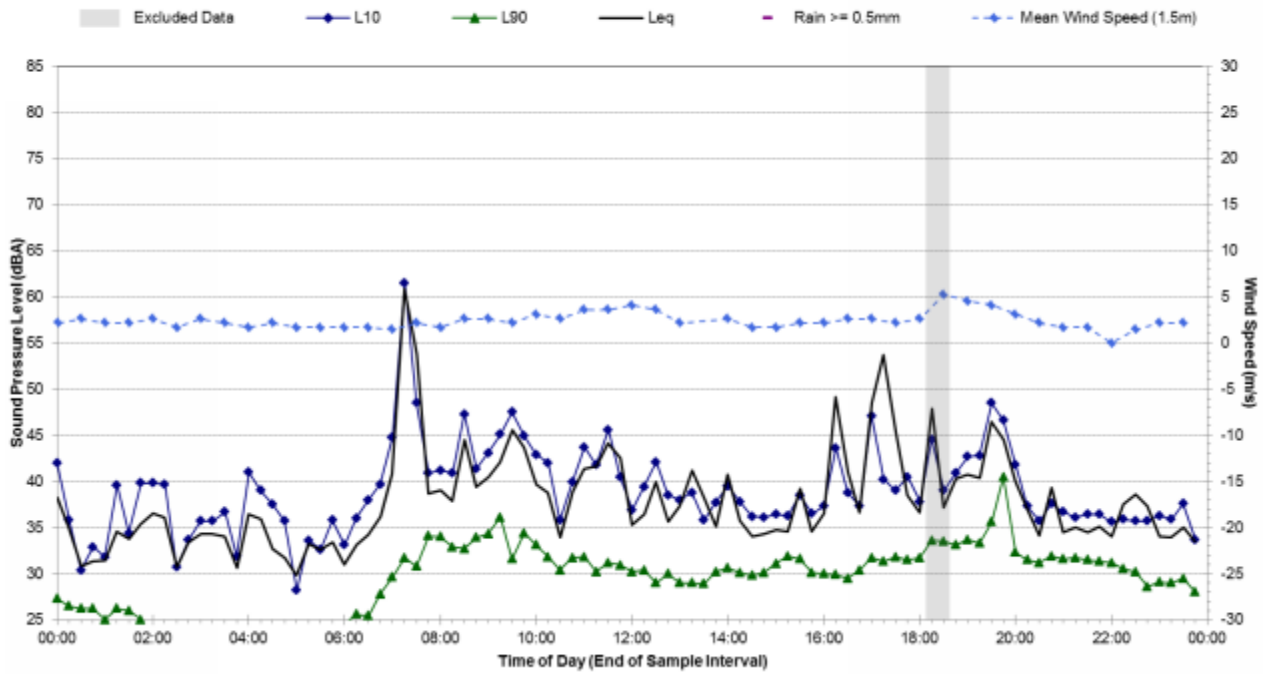

Statistical Ambient Noise Levels 15 Geebung Place - Thursday, March 13, 2014