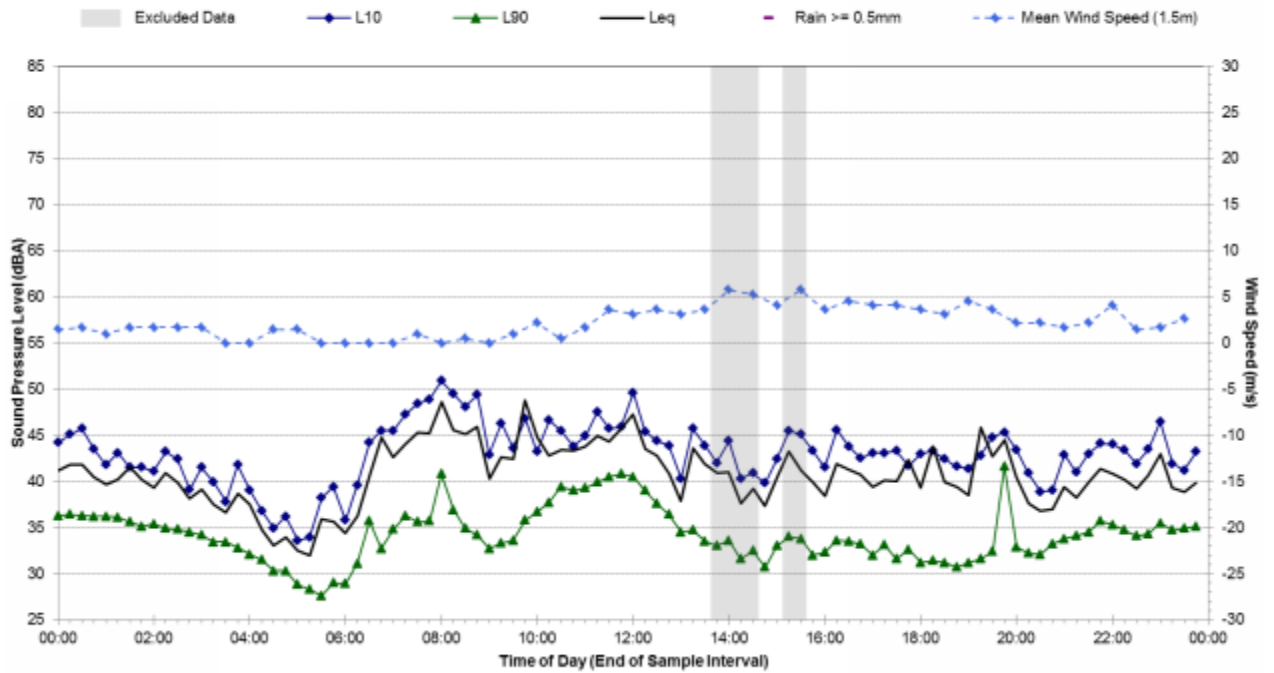

Statistical Ambient Noise Levels 35 Lonergan Drive - Friday, March 07, 2014