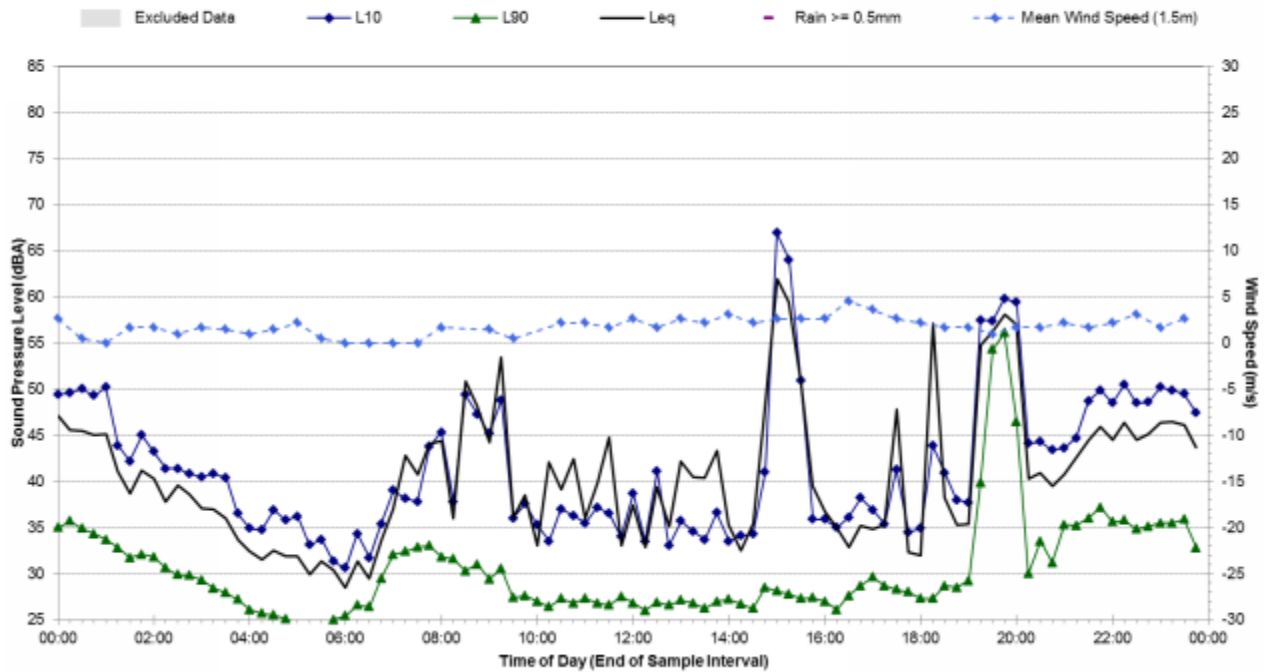

Statistical Ambient Noise Levels 46 Severne Street - Tuesday, March 11, 2014