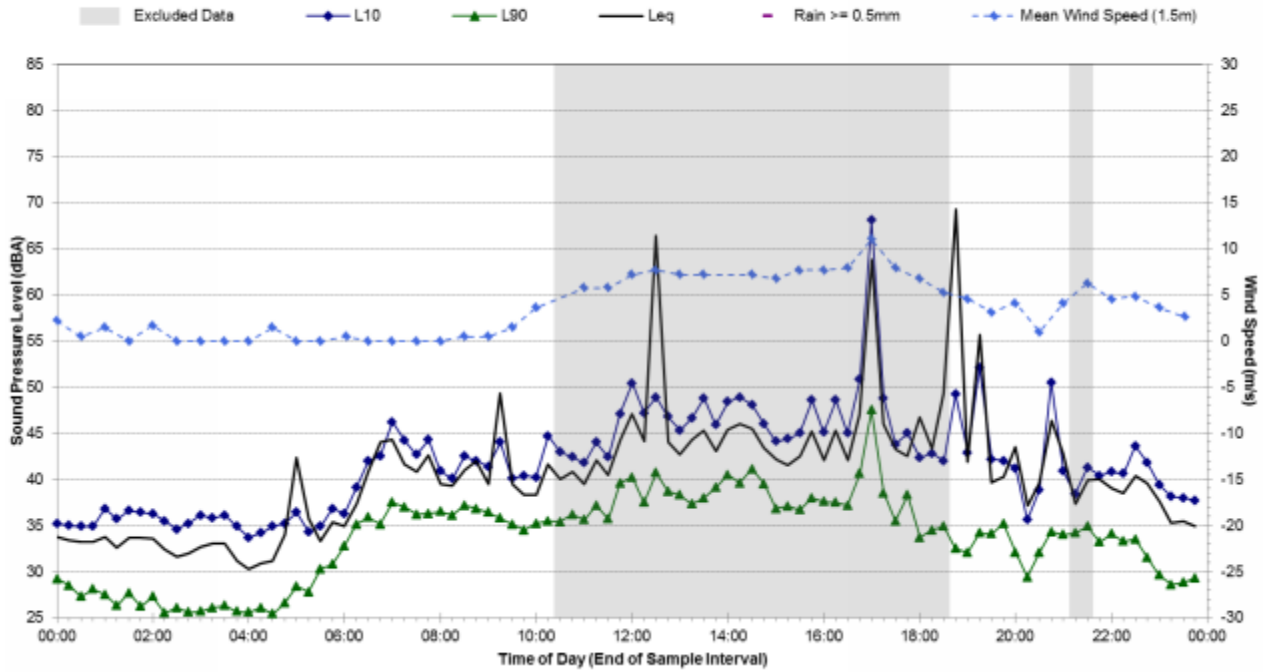

Statistical Ambient Noise Levels 40 Taylor Place - Saturday, March 15, 2014