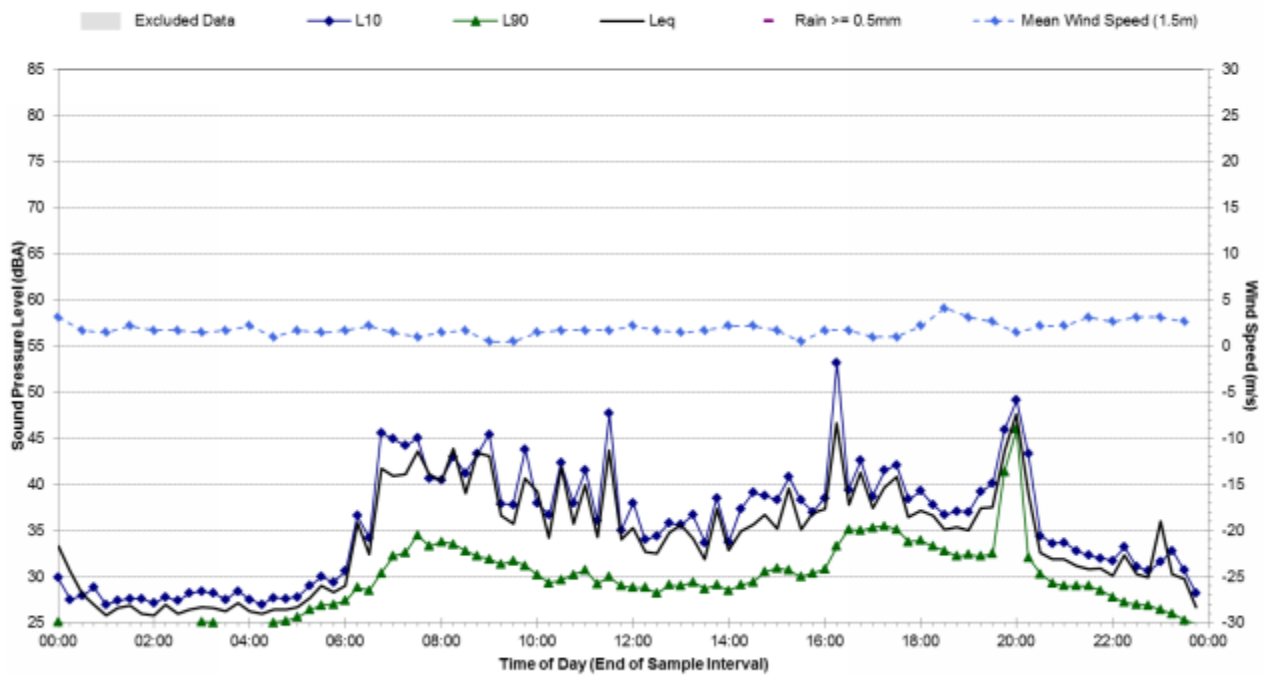

Statistical Ambient Noise Levels 26 Doeberl Place - Monday, March 10, 2014