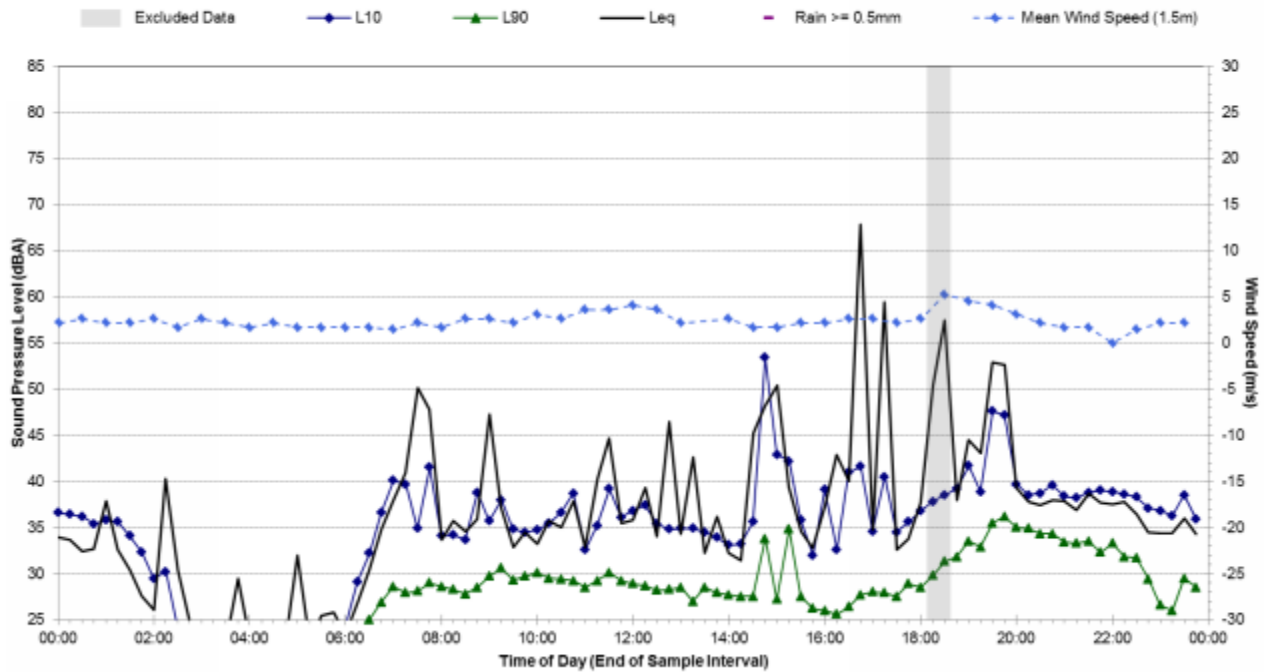

Statistical Ambient Noise Levels 40 Taylor Place - Thursday, March 13, 2014