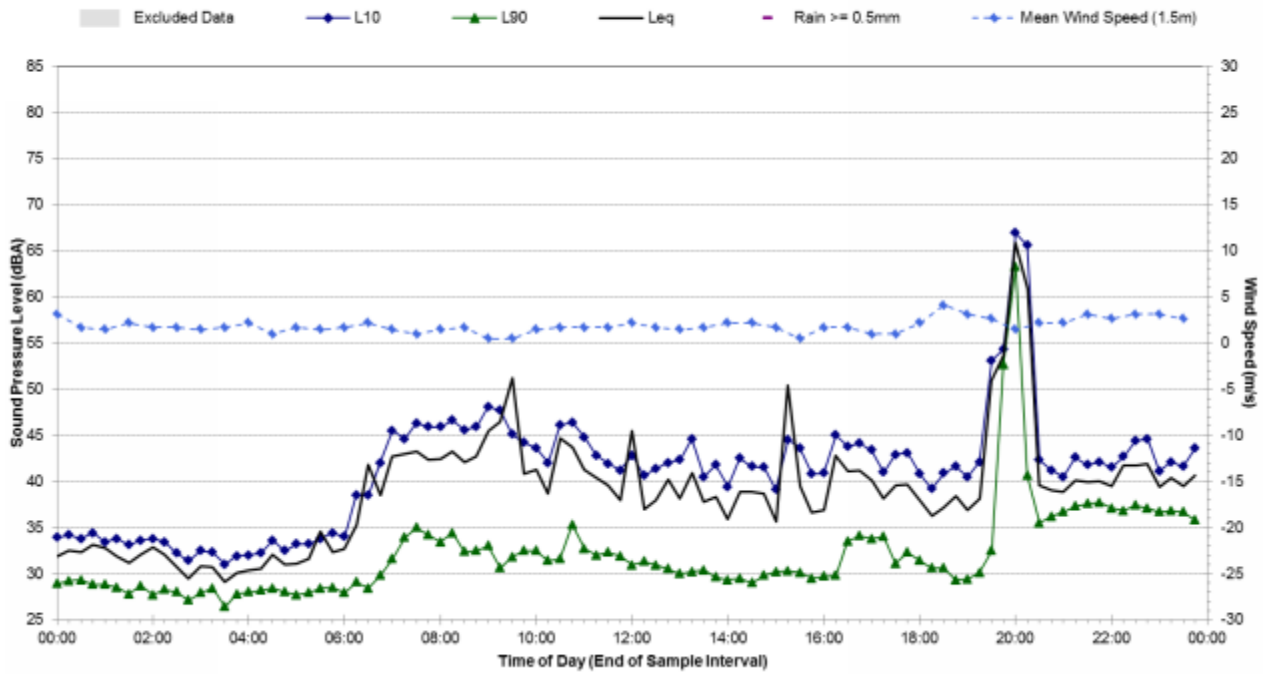

Statistical Ambient Noise Levels 35 Lonergan Drive - Monday, March 10, 2014