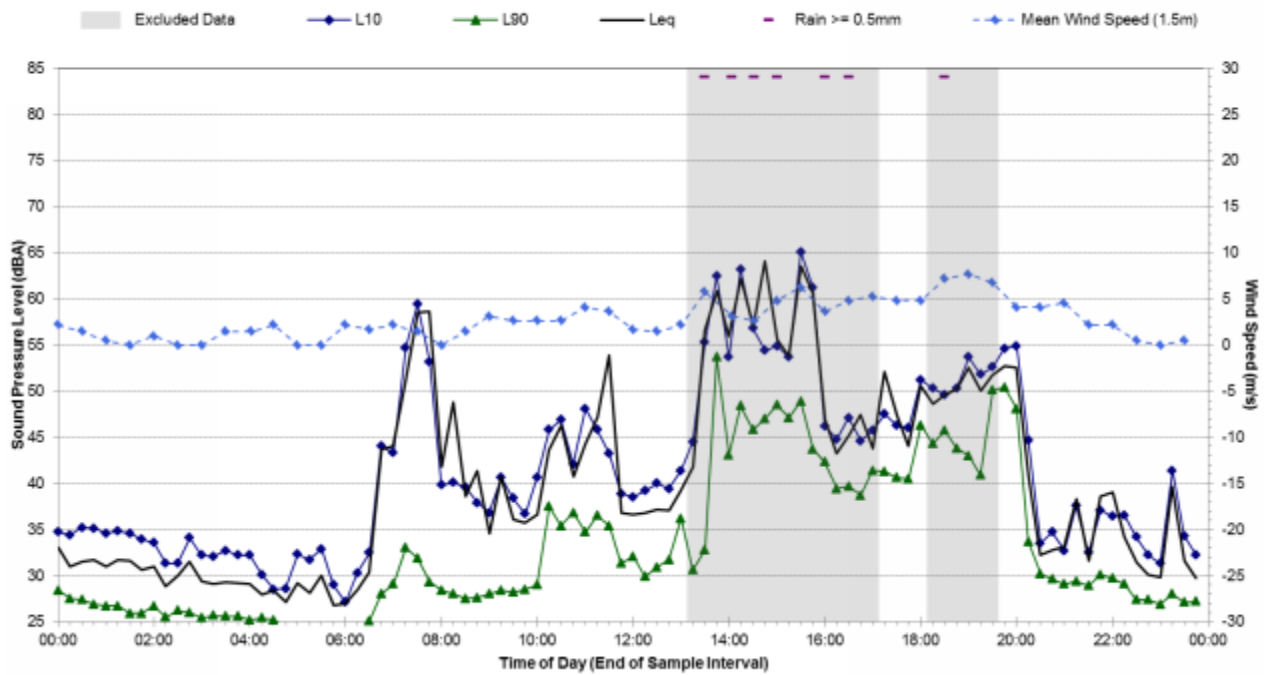

Statistical Ambient Noise Levels 15 Geebung Place - Saturday, March 08, 2014