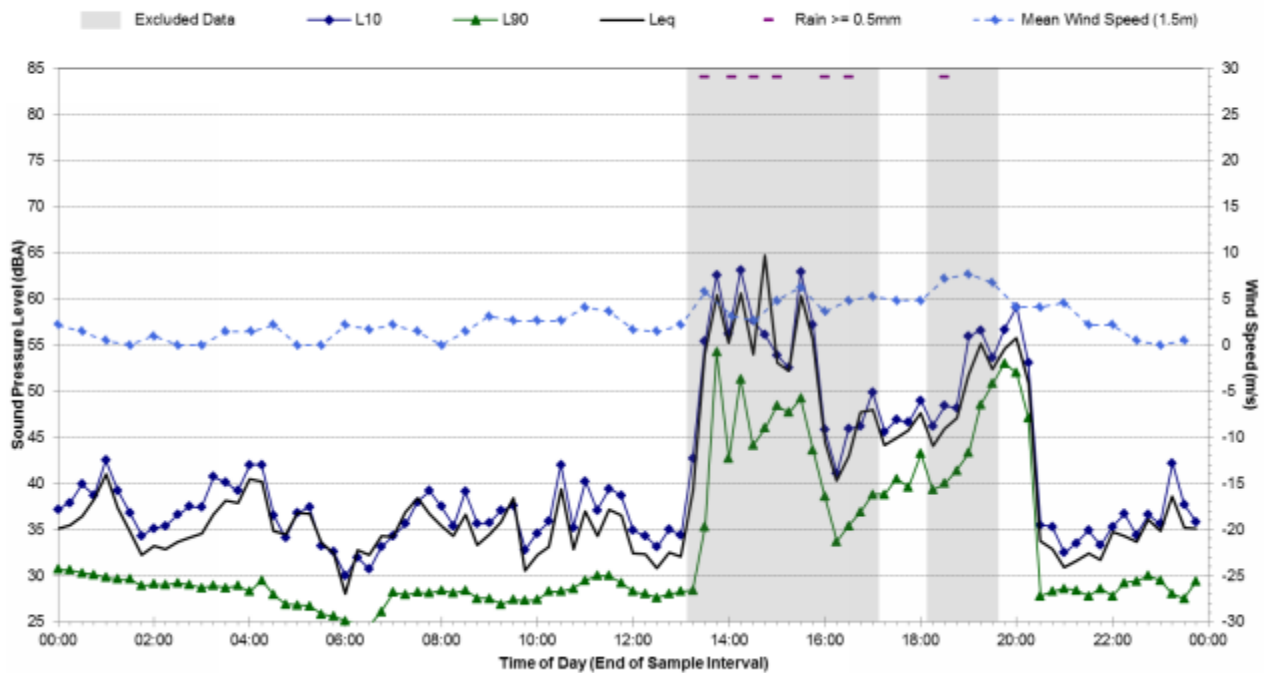

Statistical Ambient Noise Levels 40a Severne Street - Saturday, March 08, 2014