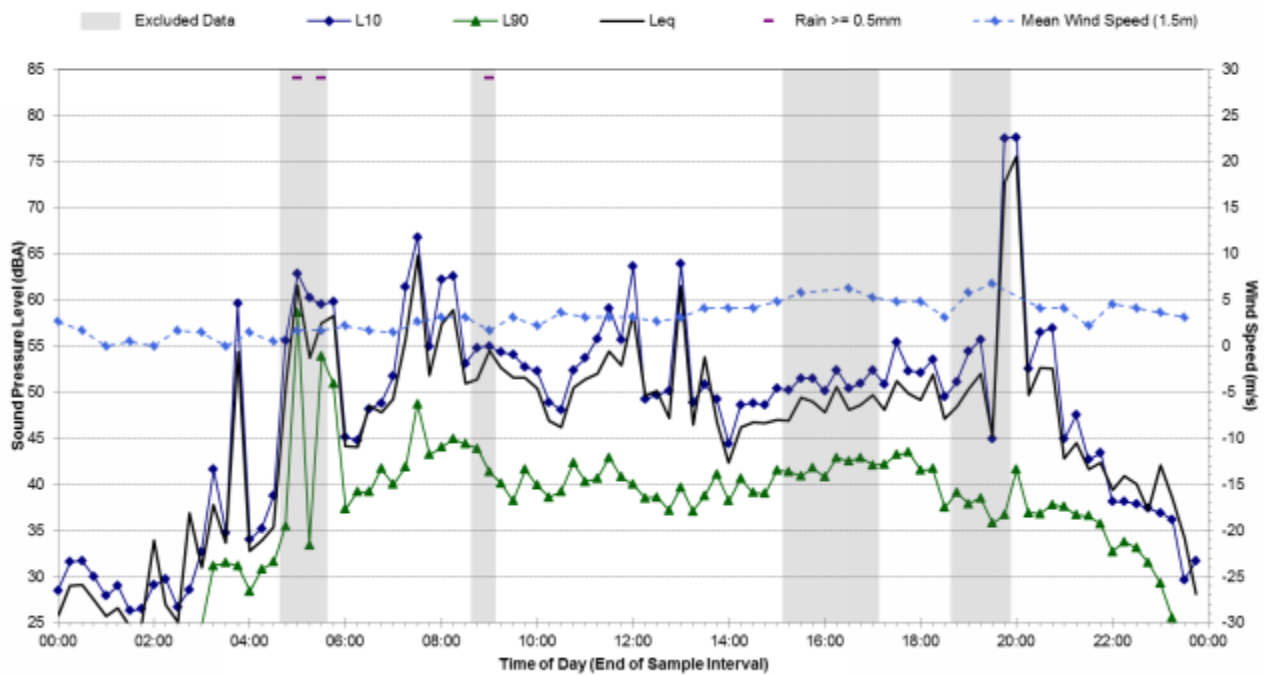

Statistical Ambient Noise Levels 50 Stone Haven Circuit - Wednesday, March 12, 2014