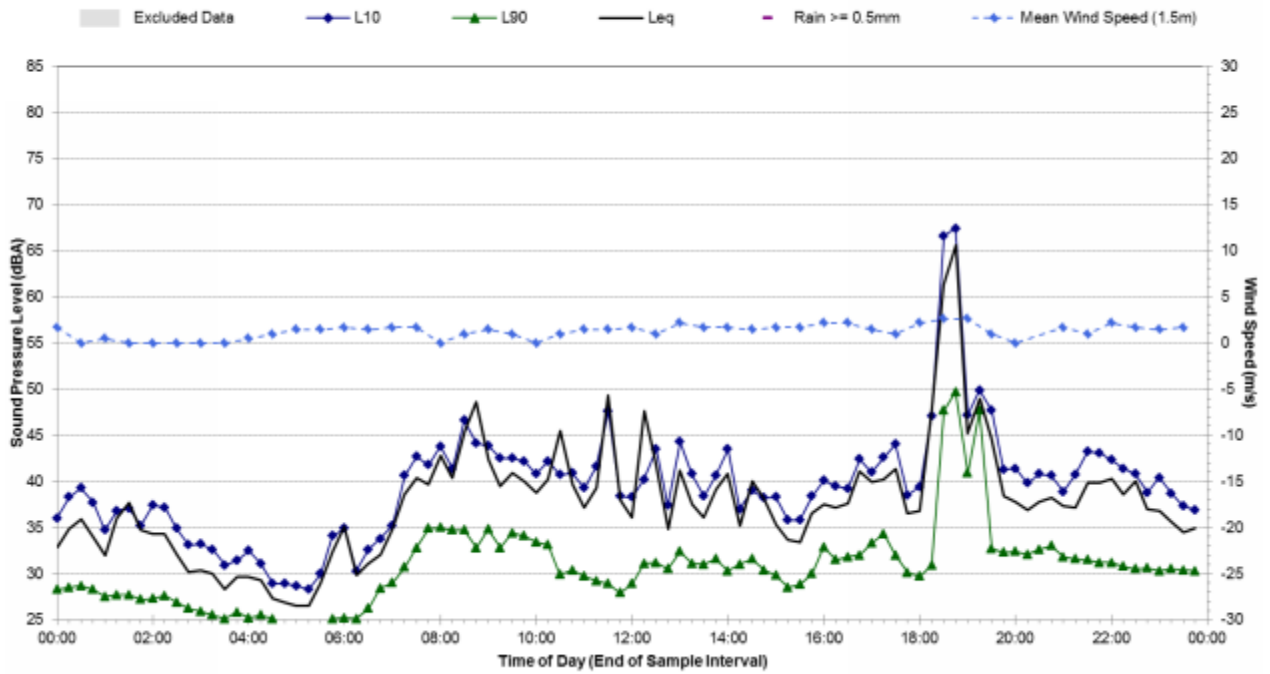

Statistical Ambient Noise Levels 78 Barracks Flat Drive - Wednesday, April 09, 2014