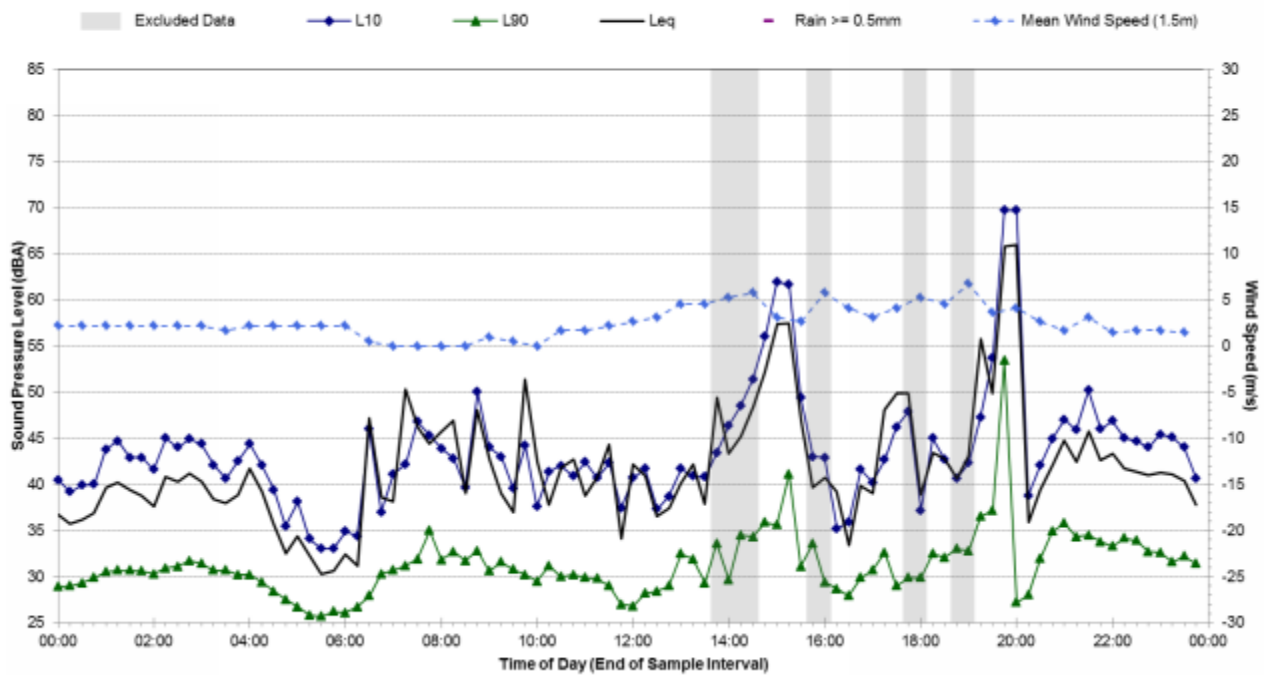

**Statistical Ambient Noise Levels
46 Severne Street - Friday, March 14, 2014**