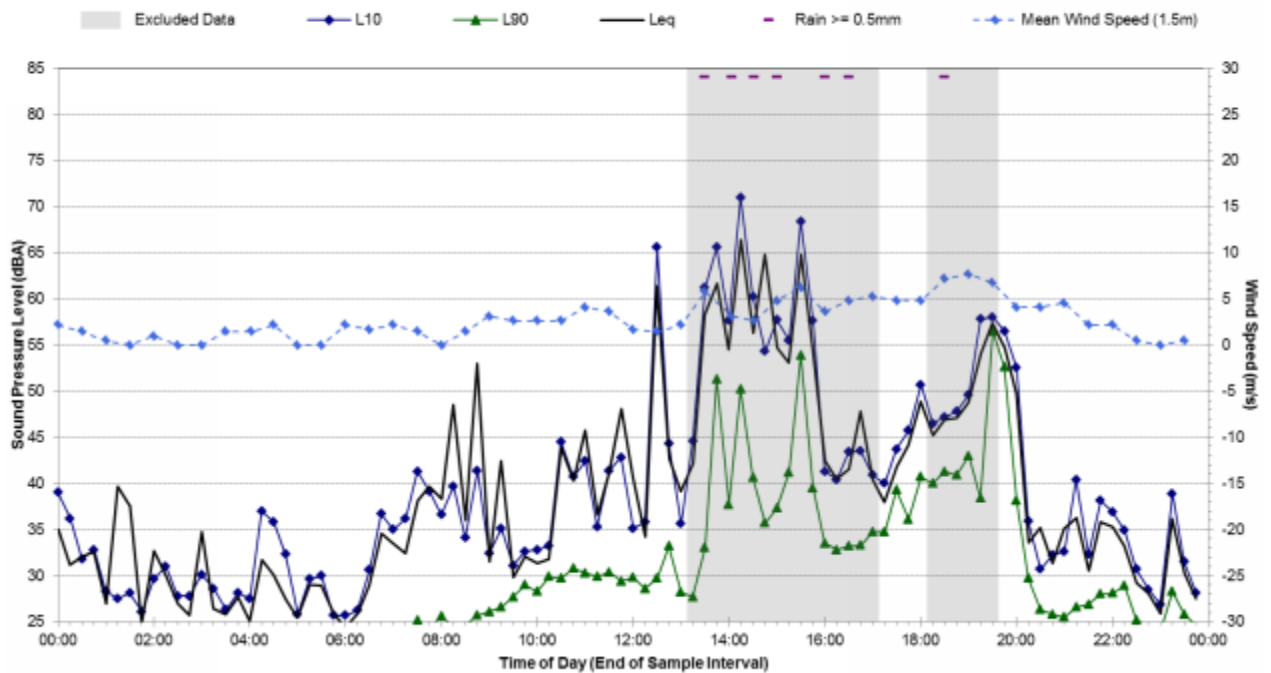

Statistical Ambient Noise Levels 40 Taylor Place - Saturday, March 08, 2014