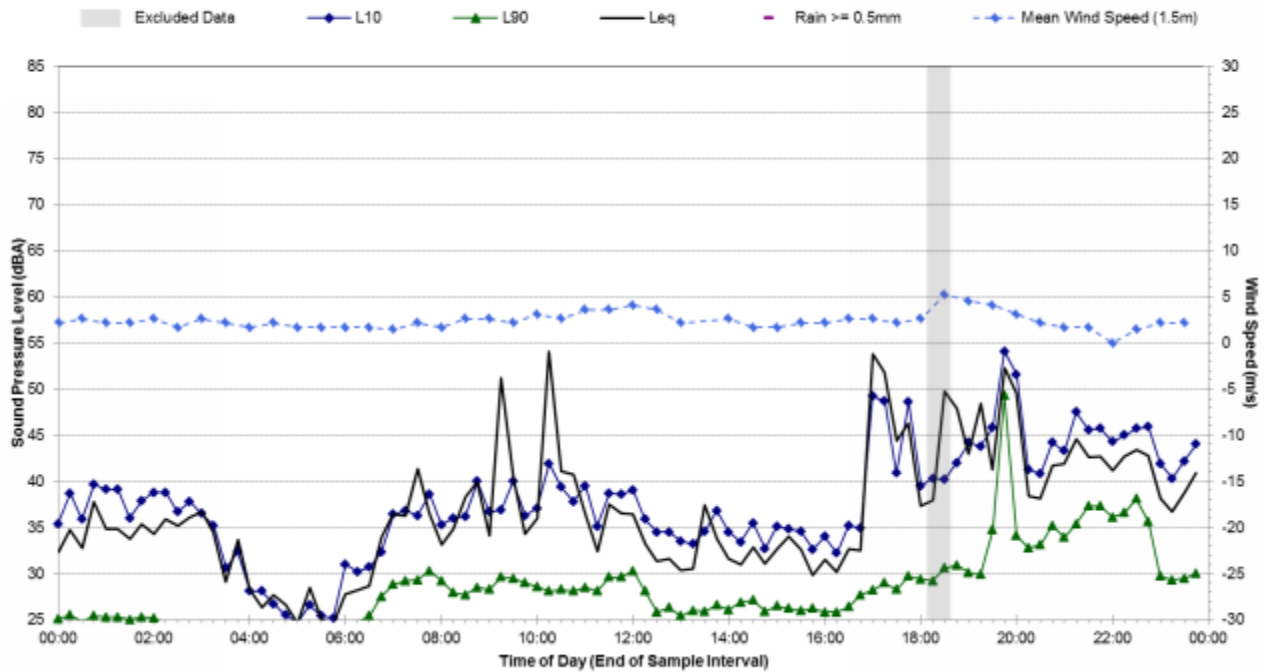

**Statistical Ambient Noise Levels
46 Severne Street - Thursday, March 13, 2014**