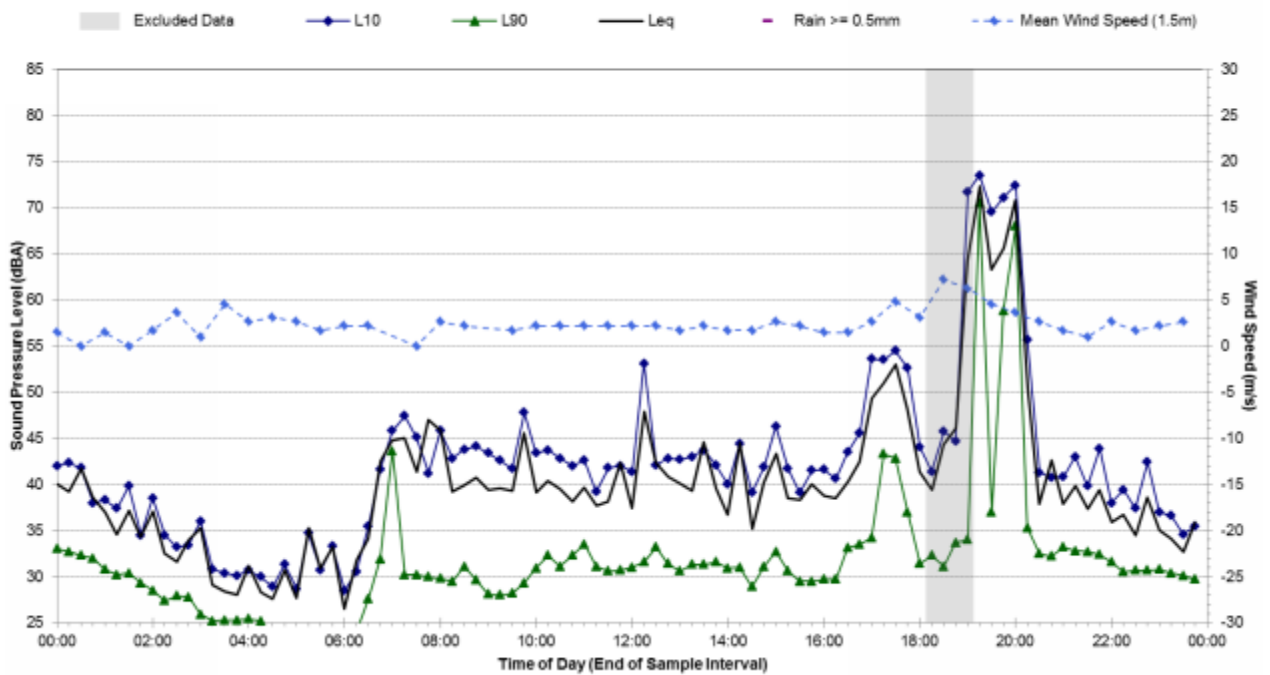

Statistical Ambient Noise Levels 35 Lonergan Drive - Sunday, March 09, 2014