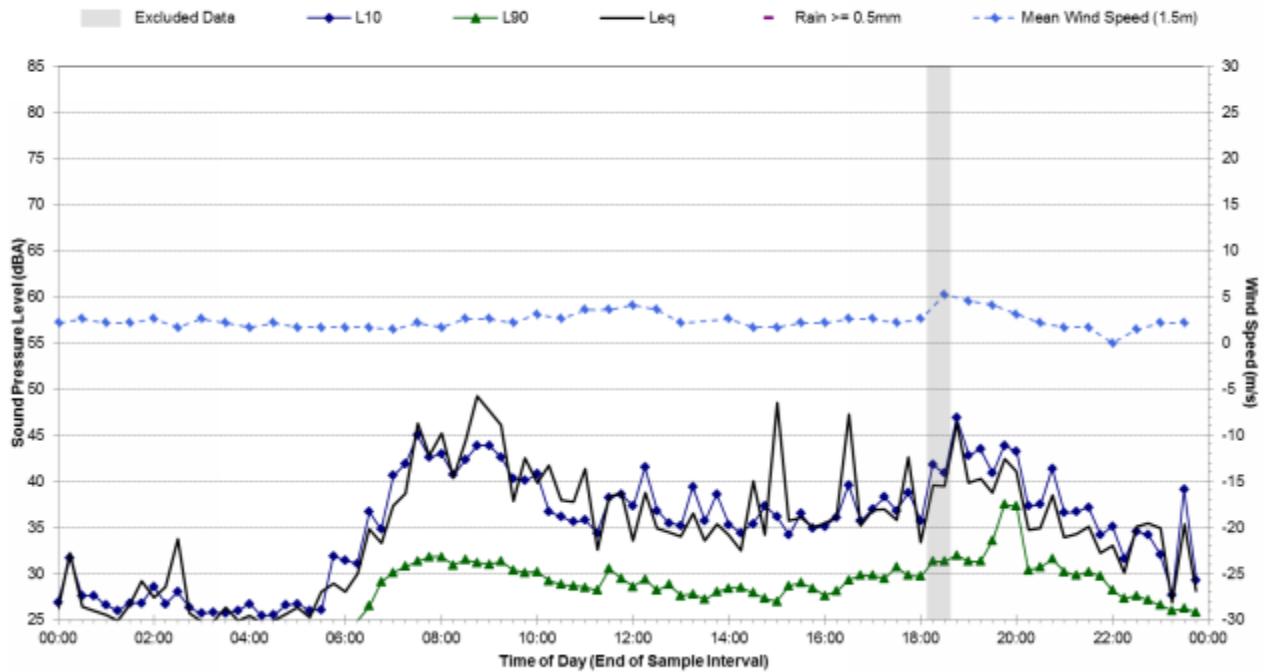

Statistical Ambient Noise Levels 26 Doeberl Place - Thursday, March 13, 2014