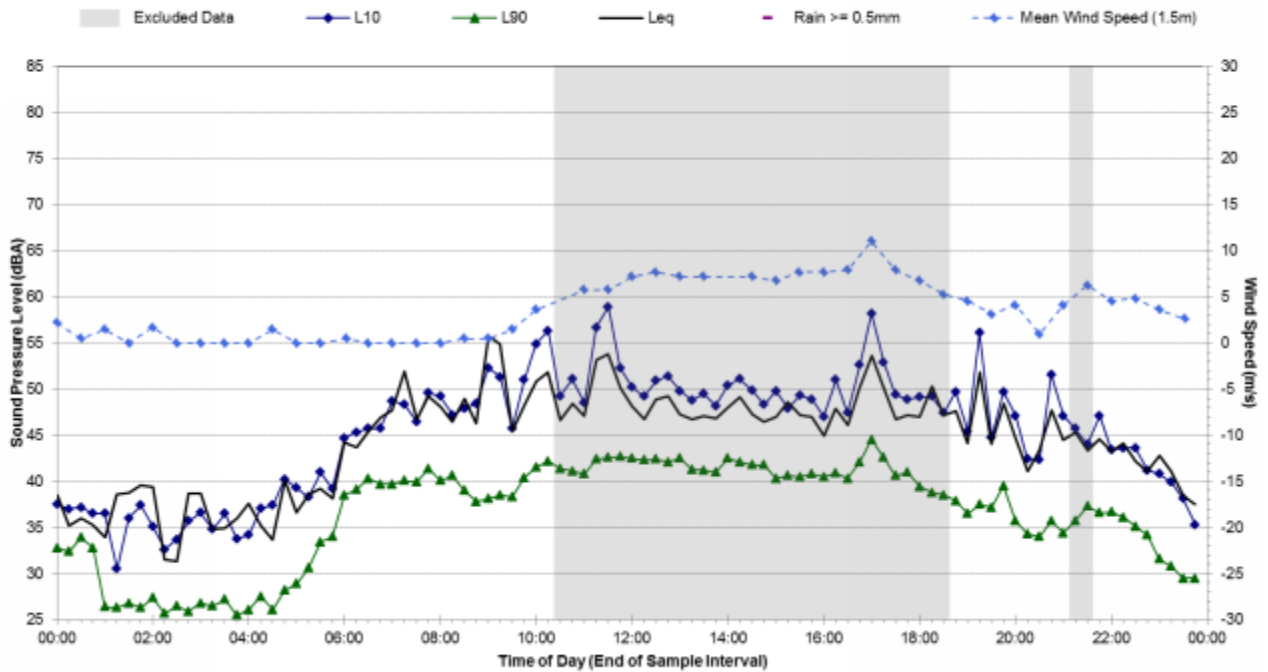

Statistical Ambient Noise Levels 50 Stone Haven Circuit - Saturday, March 15, 2014