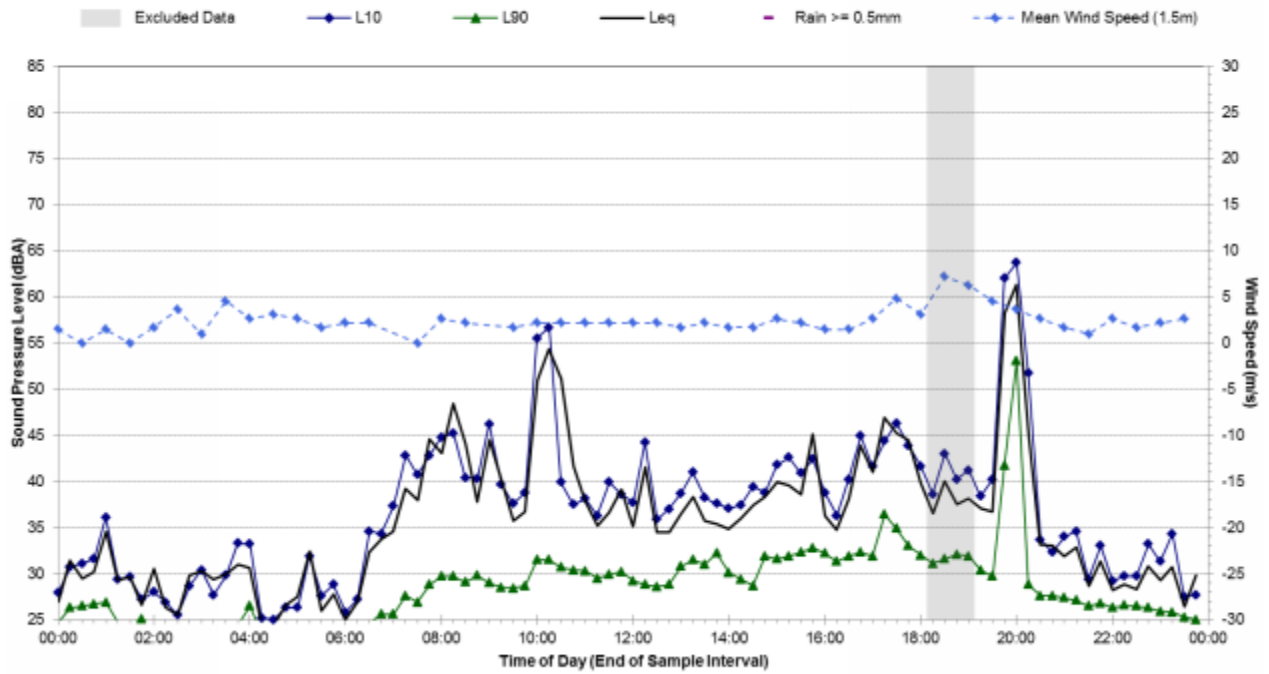

Statistical Ambient Noise Levels 26 Doeberl Place - Sunday, March 09, 2014