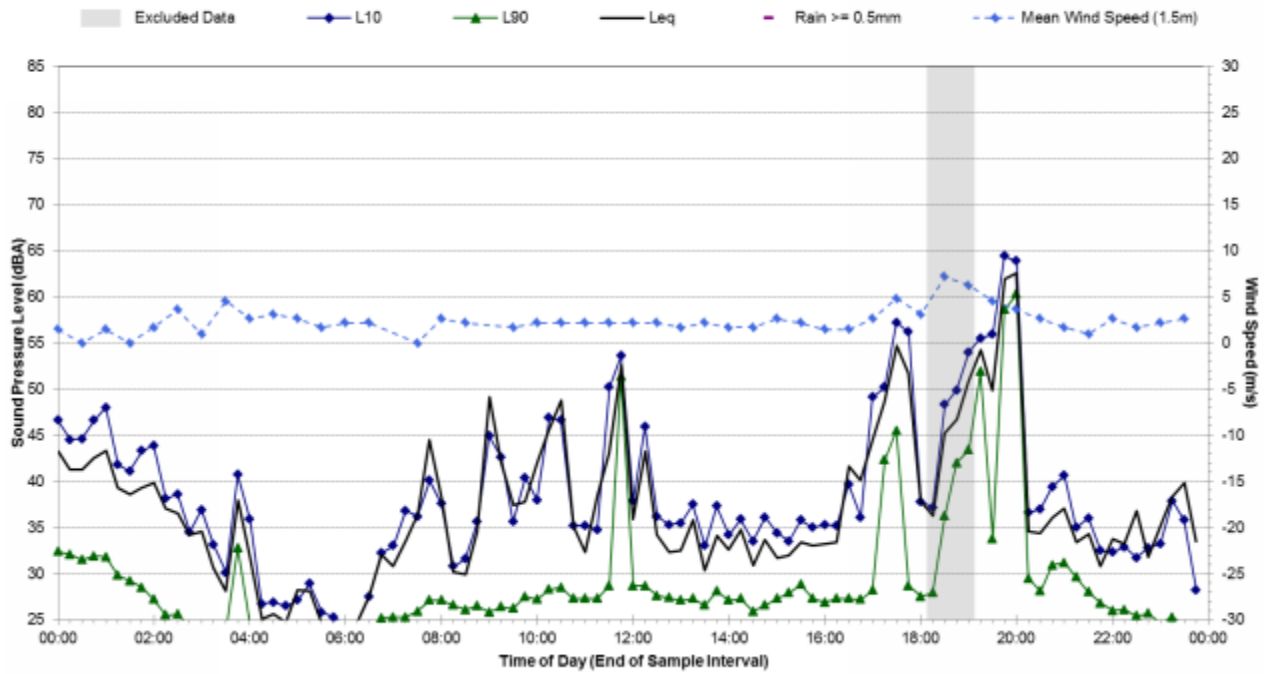

Statistical Ambient Noise Levels 46 Severne Street - Sunday, March 09, 2014