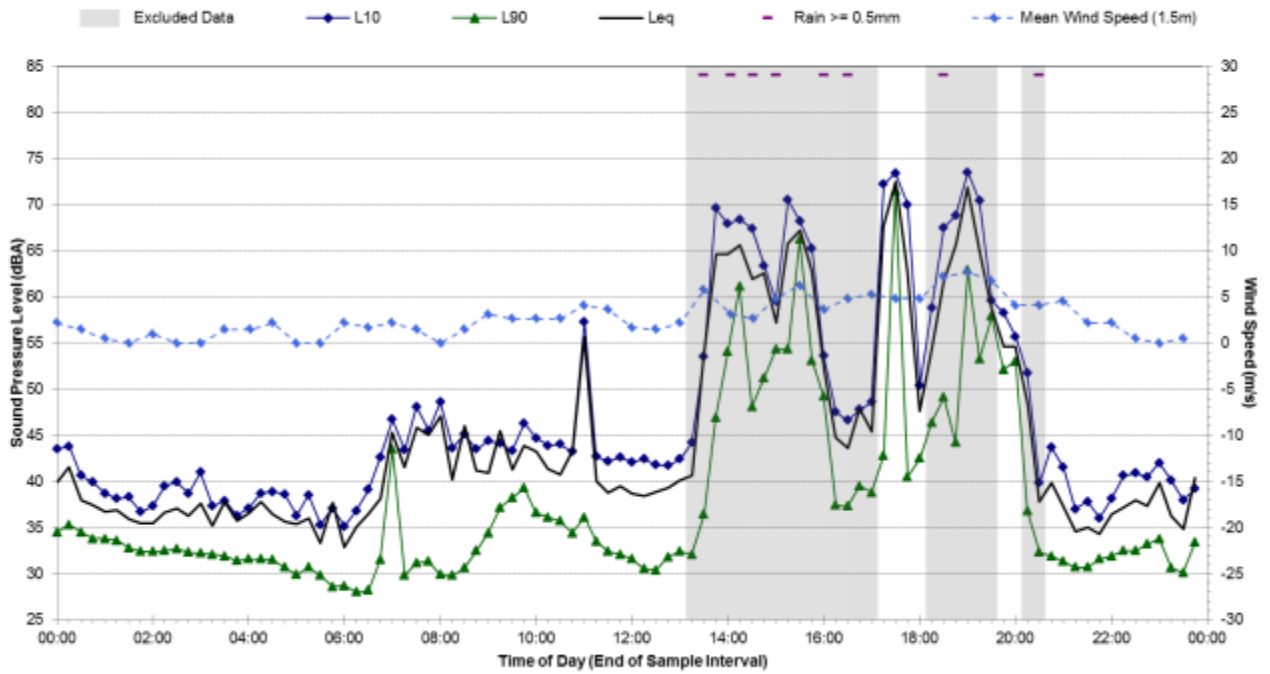

Statistical Ambient Noise Levels 35 Lonergan Drive - Saturday, March 08, 2014