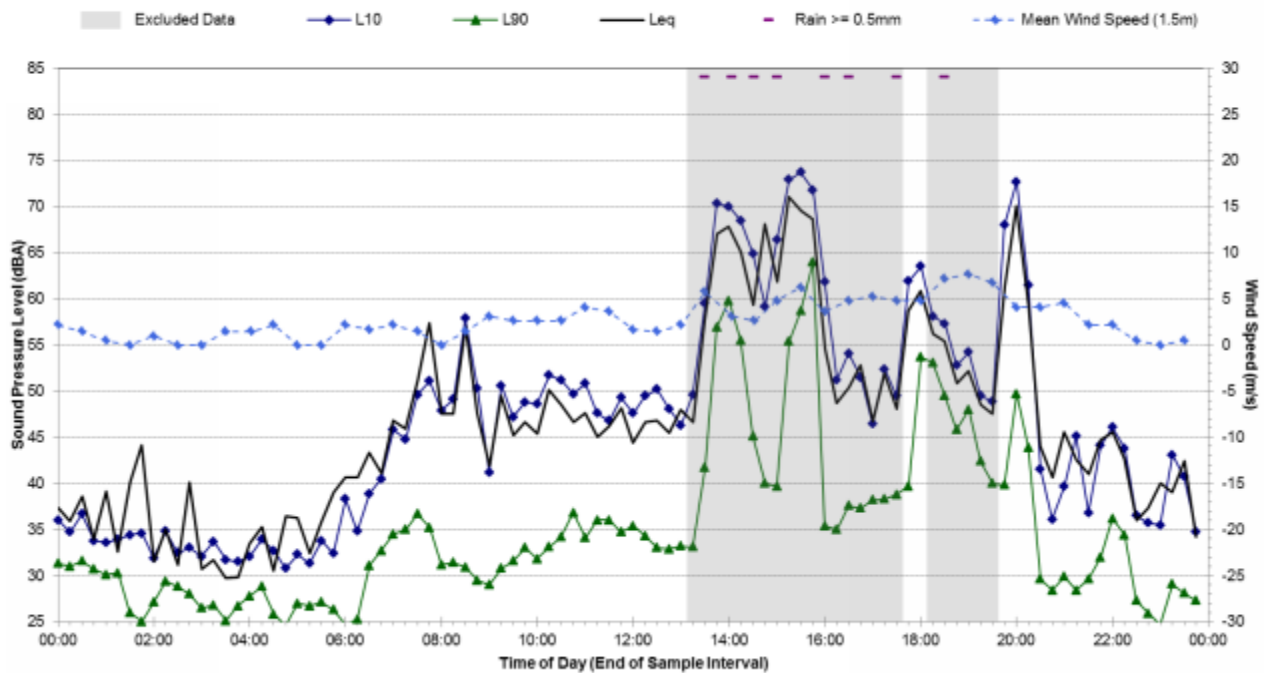

Statistical Ambient Noise Levels 50 Stone Haven Circuit - Saturday, March 08, 2014