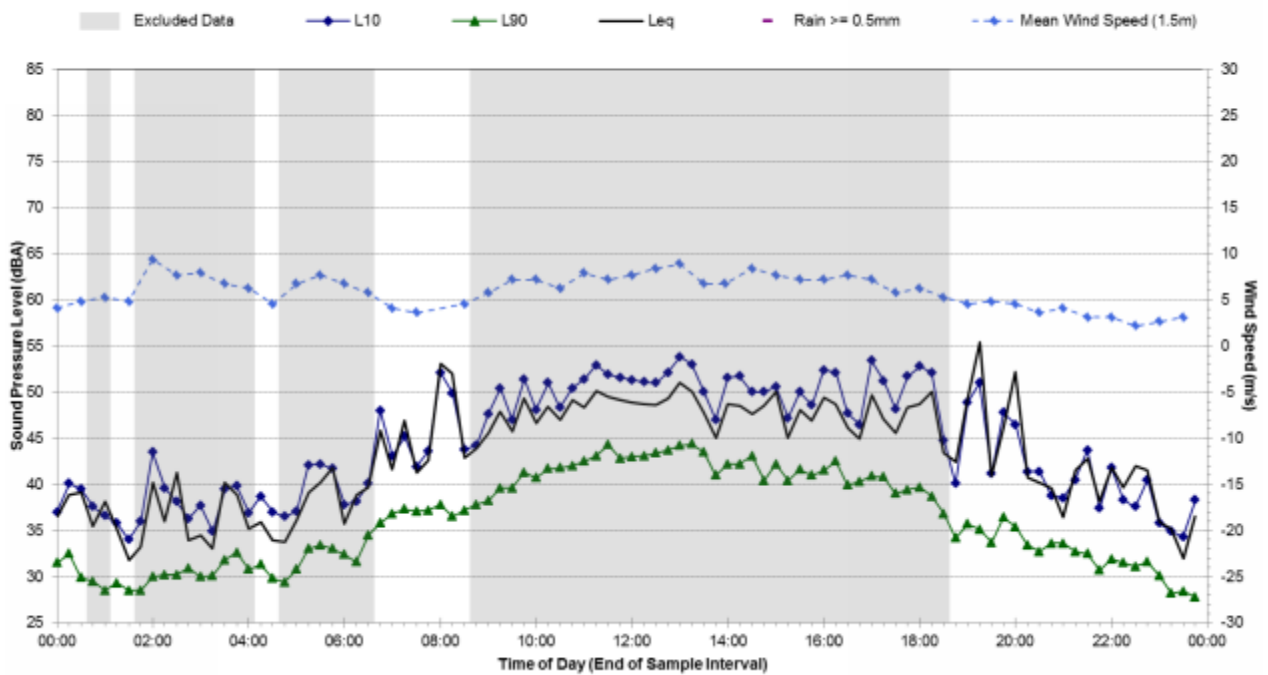

Statistical Ambient Noise Levels 50 Stone Haven Circuit - Sunday, March 16, 2014