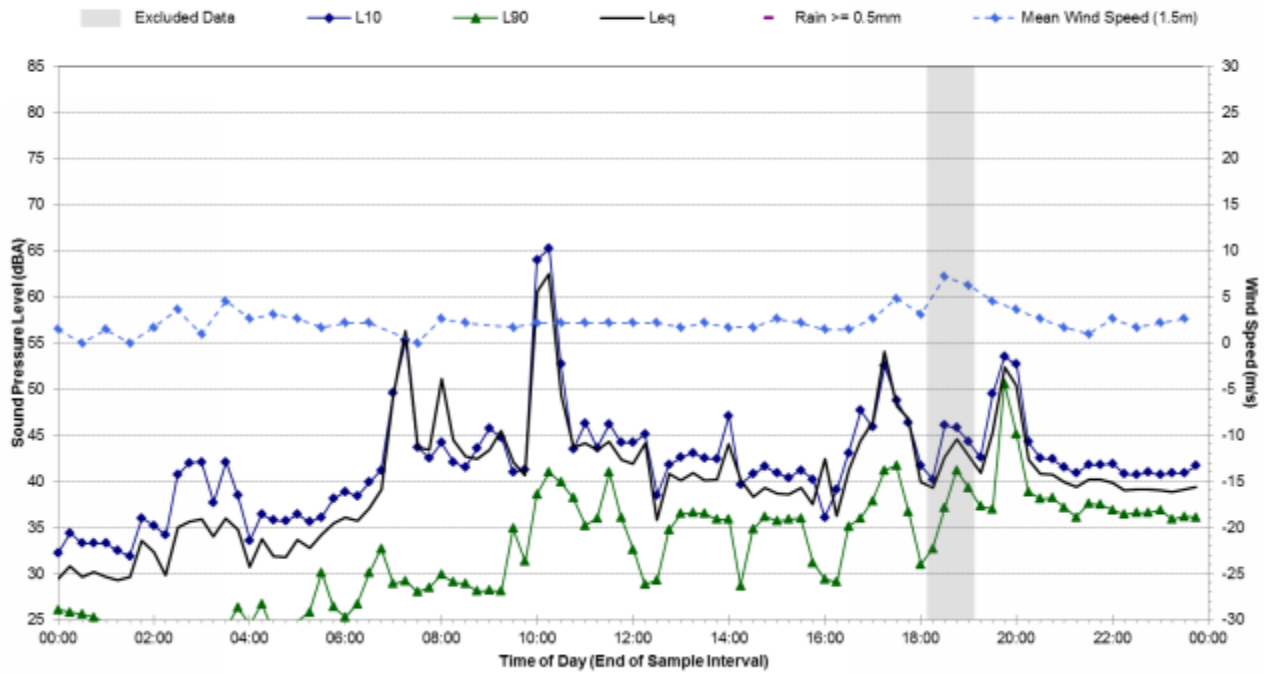

Statistical Ambient Noise Levels 15 Geebung Place - Sunday, March 09, 2014