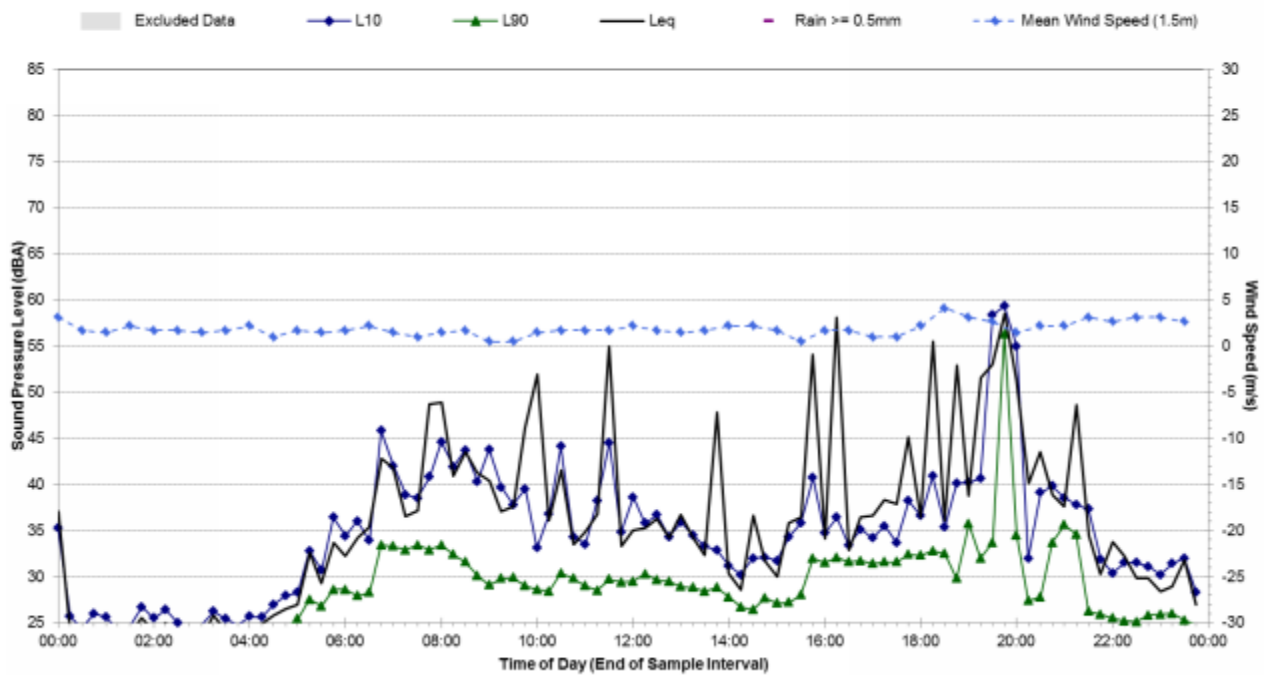

Statistical Ambient Noise Levels 40 Taylor Place - Monday, March 10, 2014