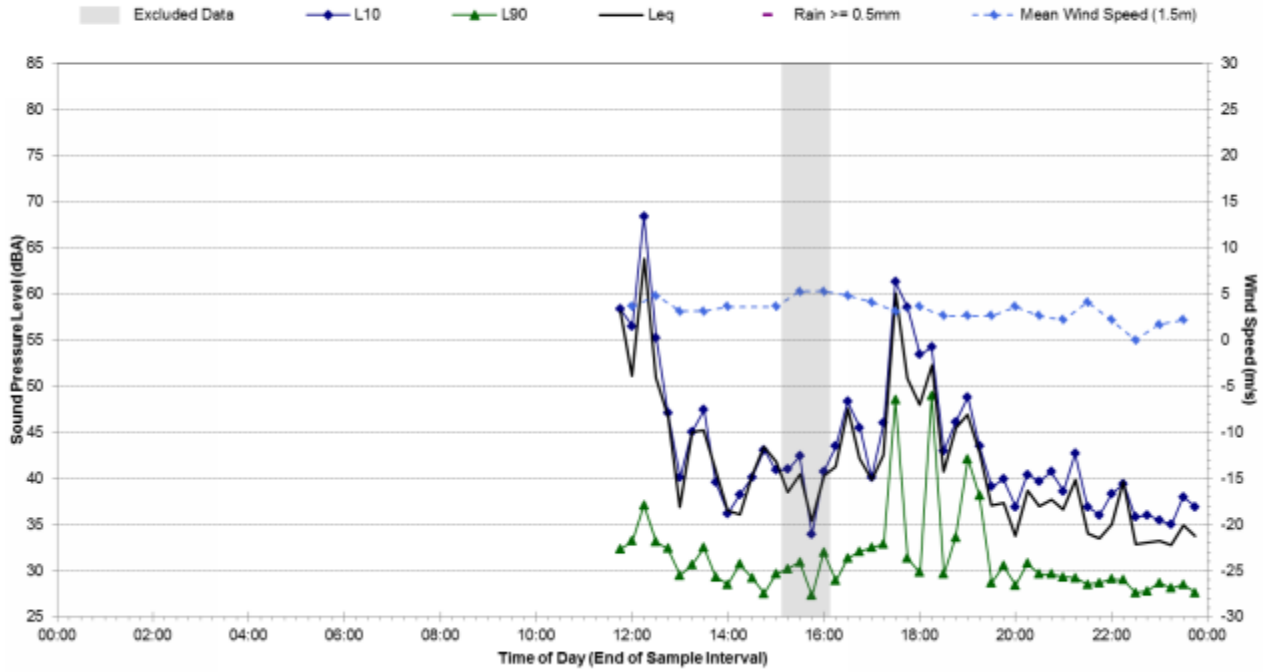

Statistical Ambient Noise Levels 78 Barracks Flat Drive - Monday, April 07, 2014