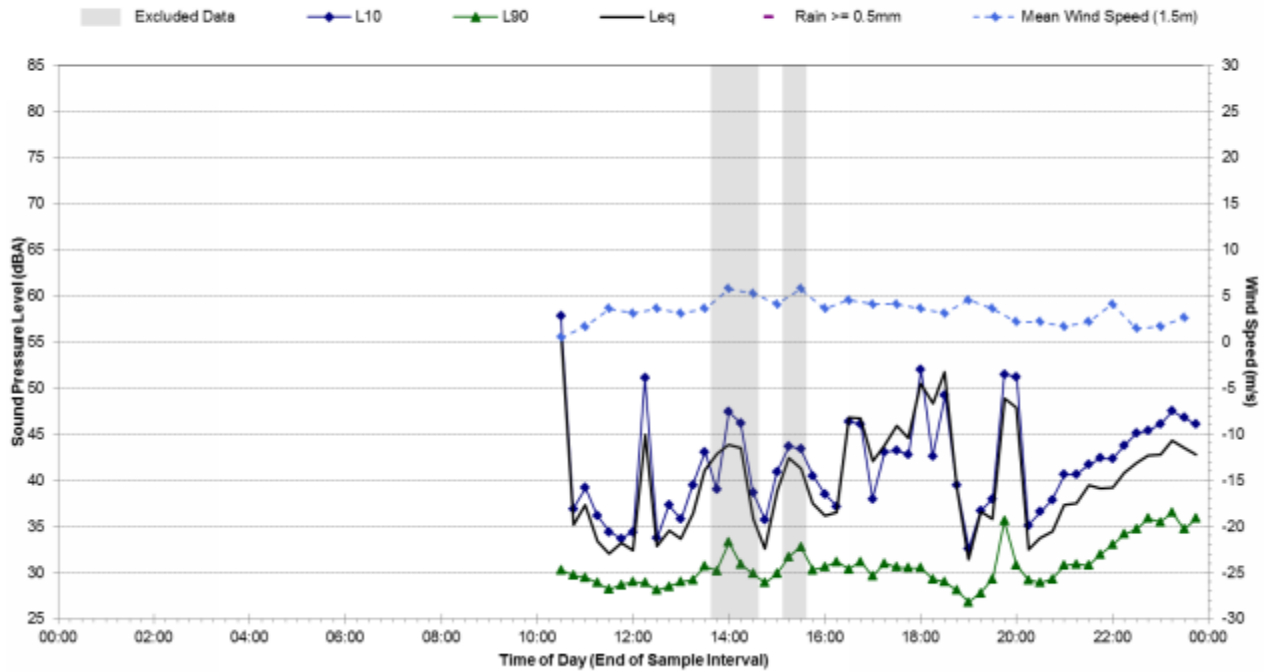

Statistical Ambient Noise Levels 46 Severne Street - Friday, March 07, 2014