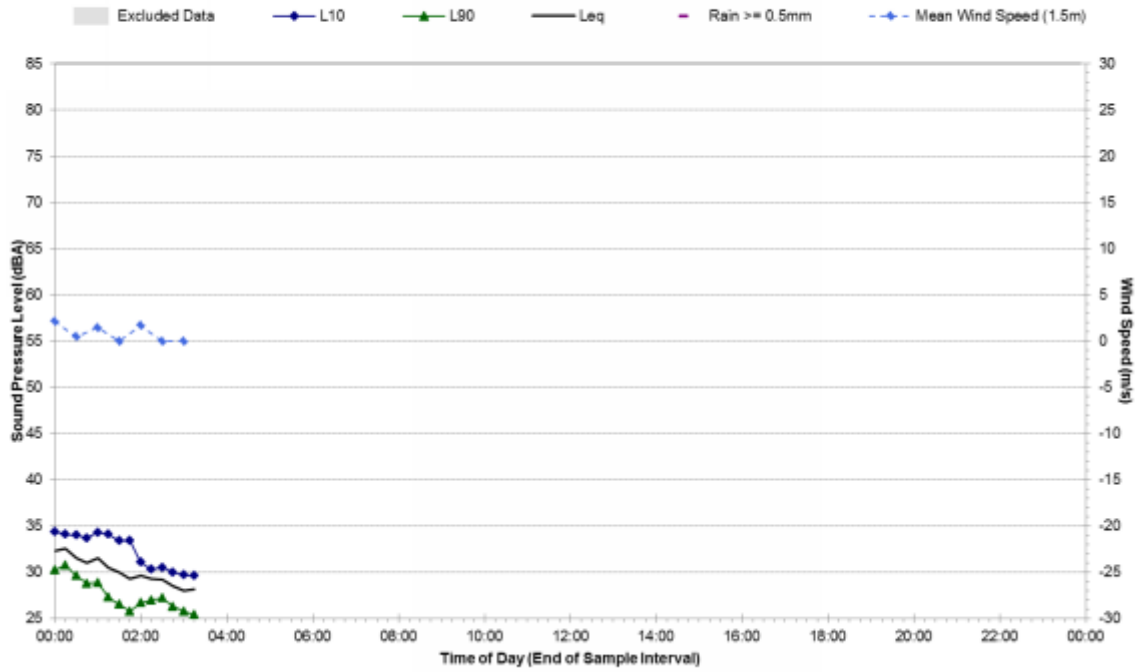

Statistical Ambient Noise Levels 15 Geebung Place - Saturday, March 15, 2014