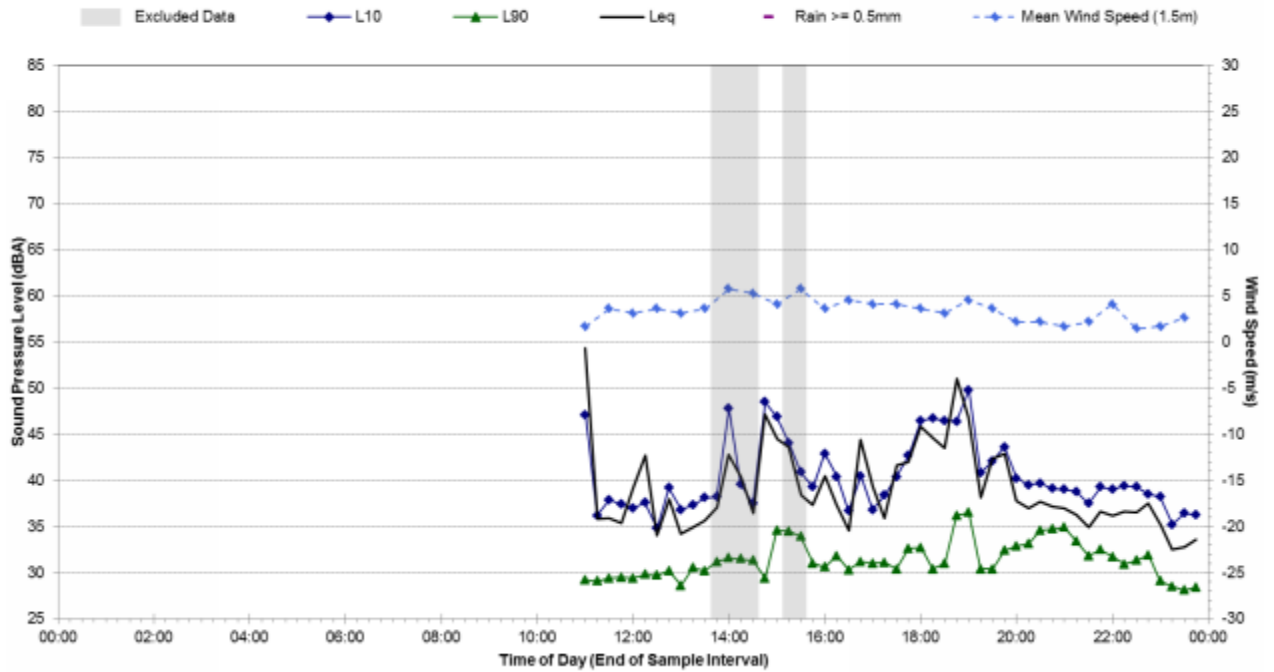

Statistical Ambient Noise Levels 15 Geebung Place - Friday, March 07, 2014