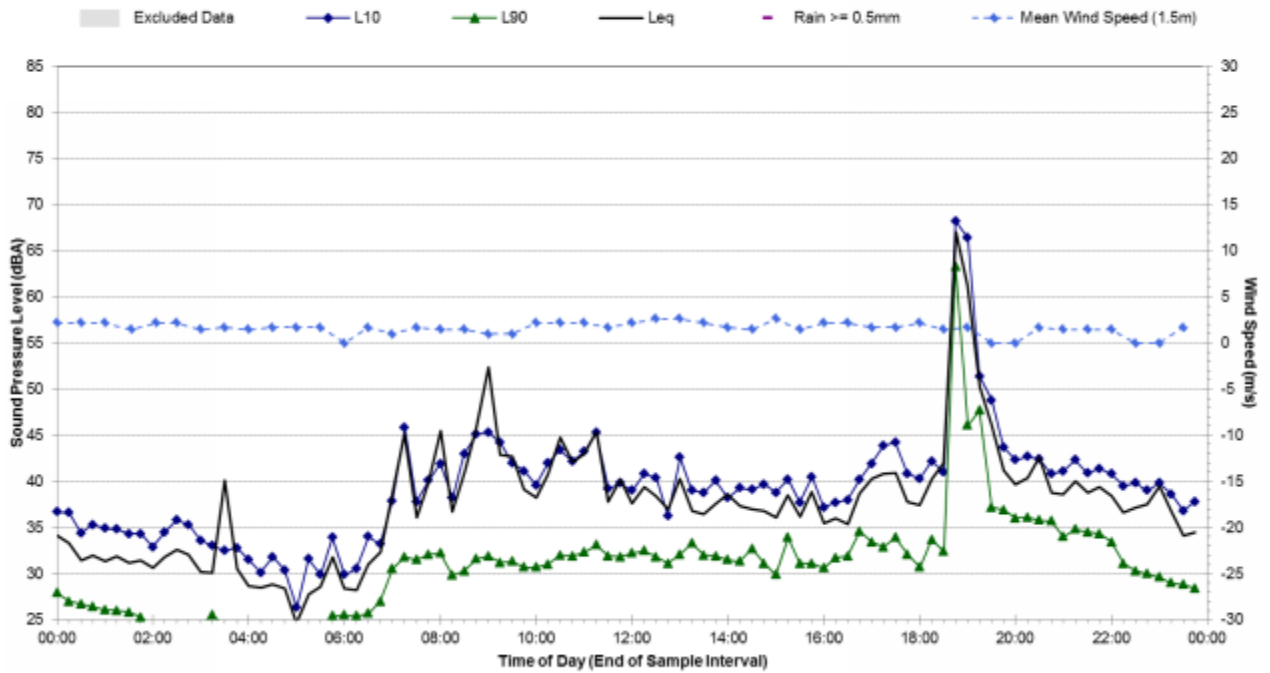

Statistical Ambient Noise Levels 78 Barracks Flat Drive - Tuesday, April 08, 2014