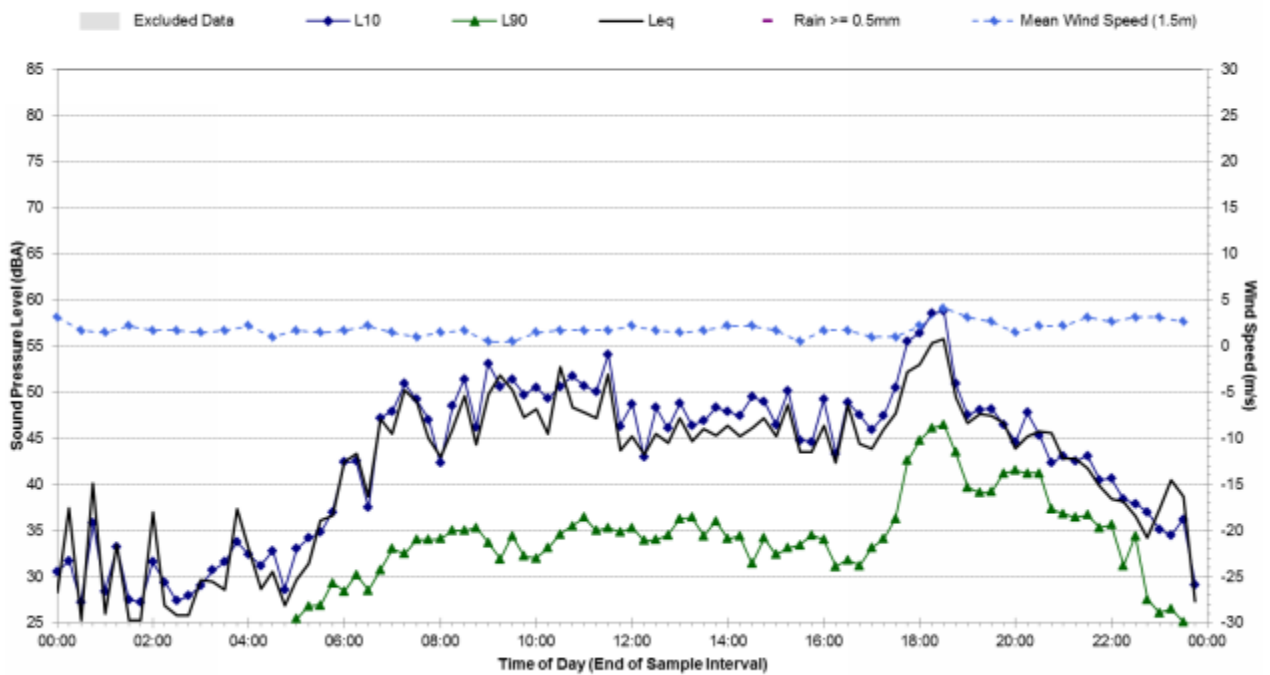

Statistical Ambient Noise Levels 50 Stone Haven Circuit - Monday, March 10, 2014