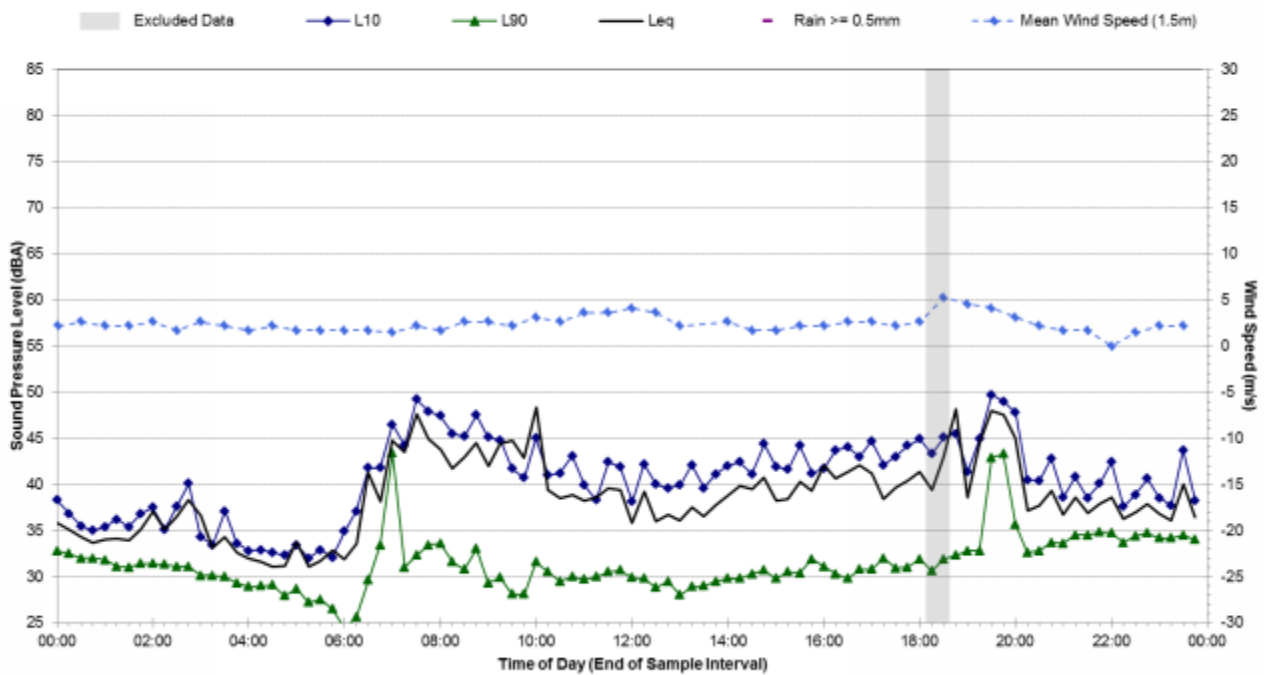

Statistical Ambient Noise Levels 35 Lonergan Drive - Thursday, March 13, 2014