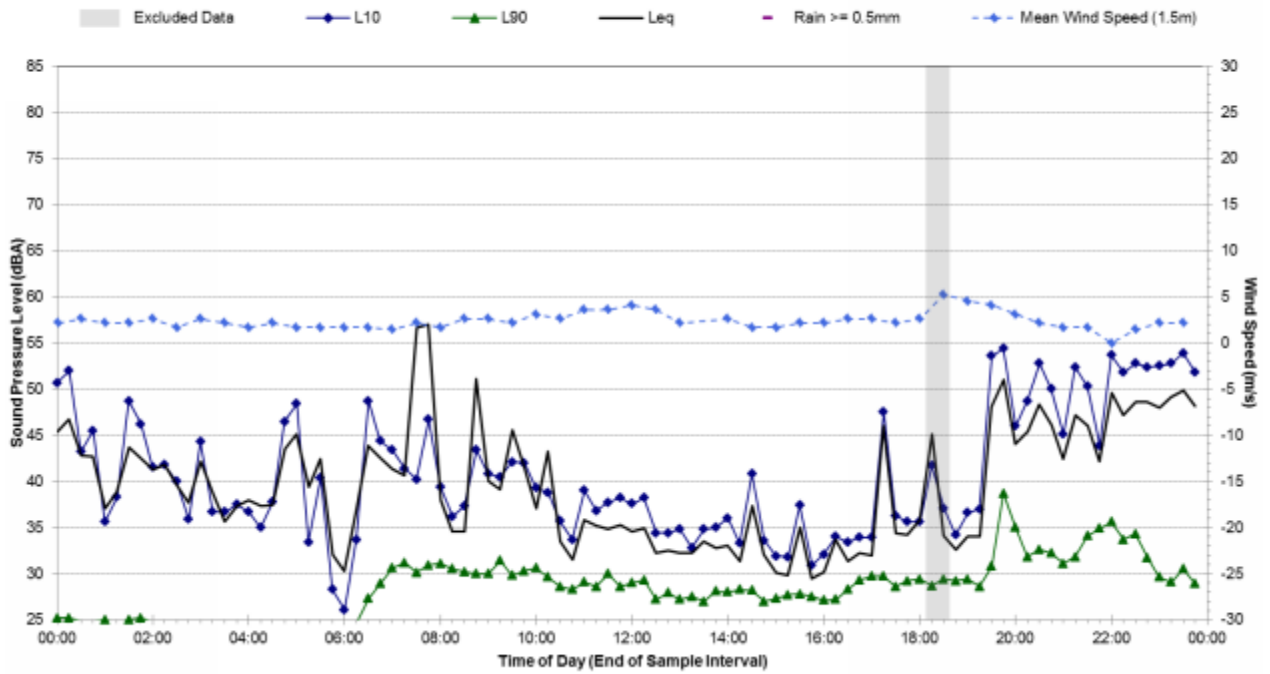

Statistical Ambient Noise Levels 40a Severne Street - Thursday, March 13, 2014