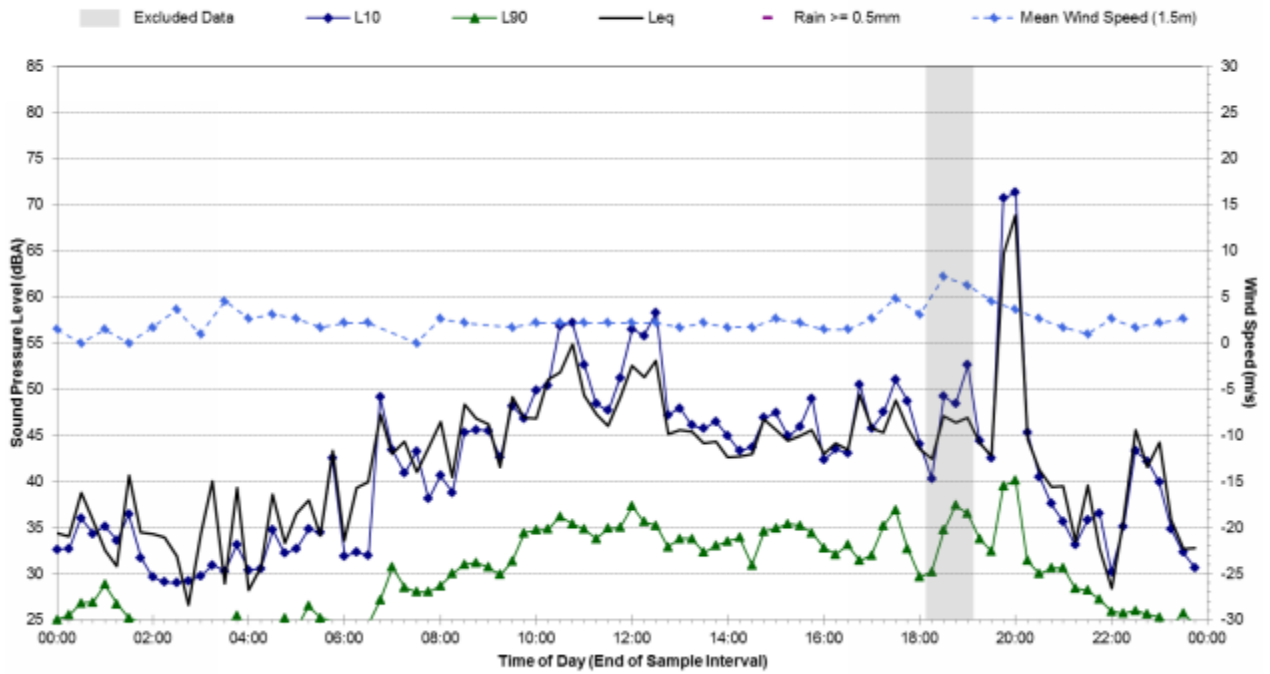

Statistical Ambient Noise Levels 50 Stone Haven Circuit - Sunday, March 09, 2014