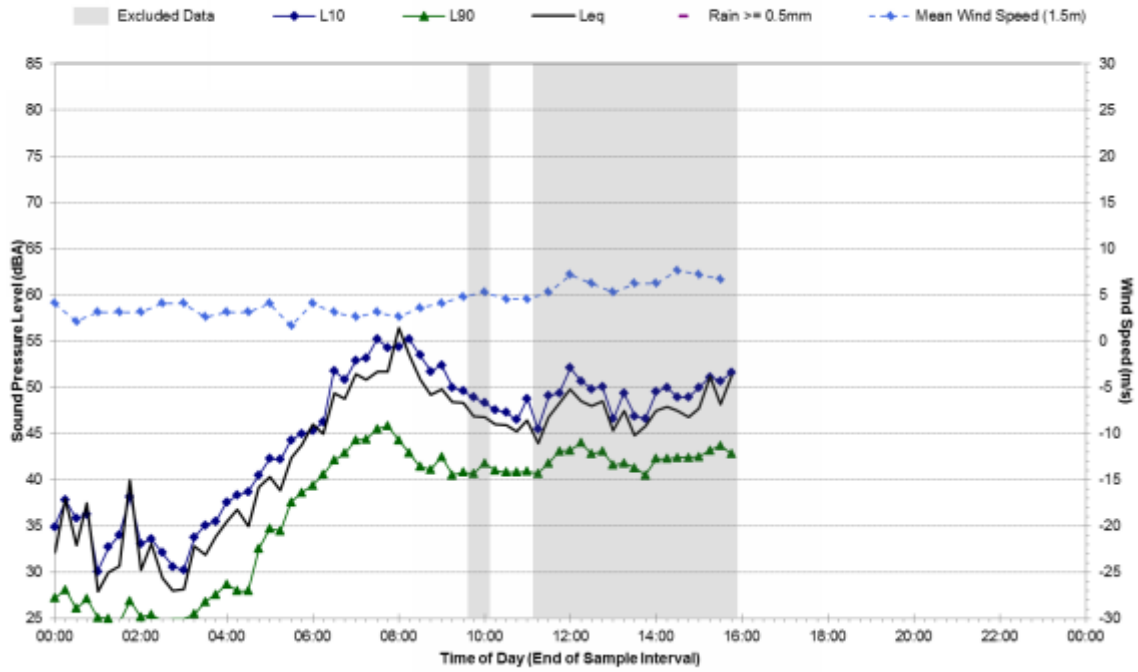

Statistical Ambient Noise Levels 50 Stone Haven Circuit - Monday, March 17, 2014

DRAFT