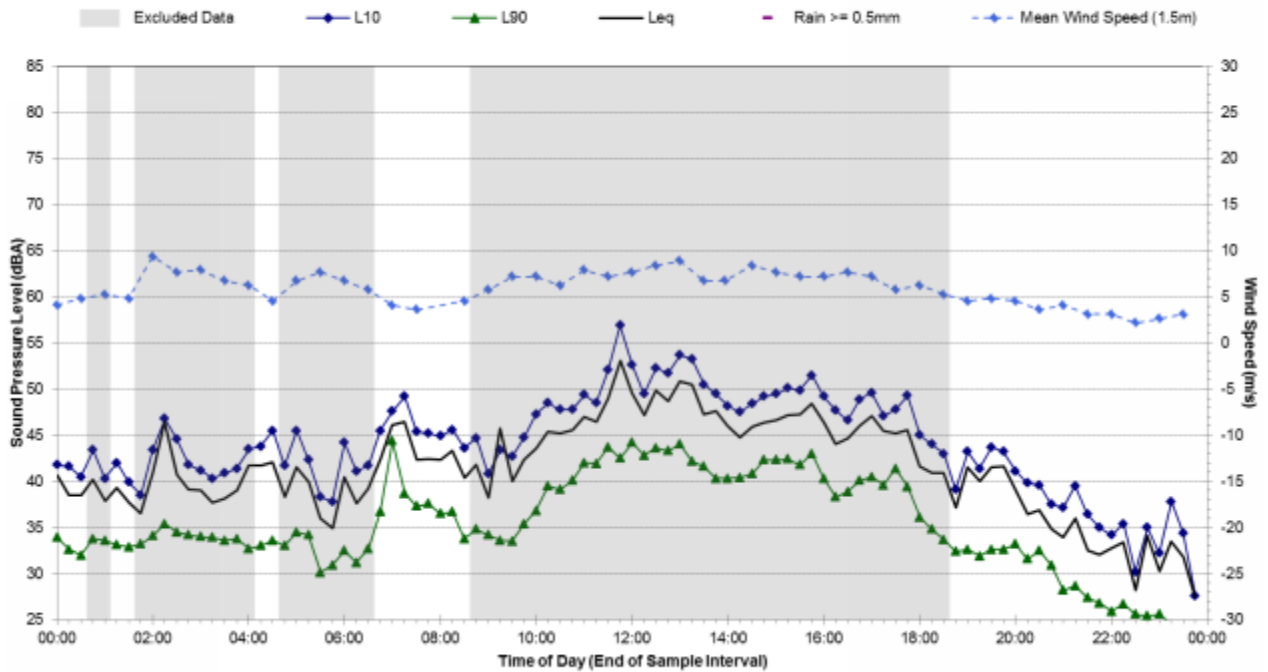

Statistical Ambient Noise Levels 35 Lonergan Drive - Sunday, March 16, 2014