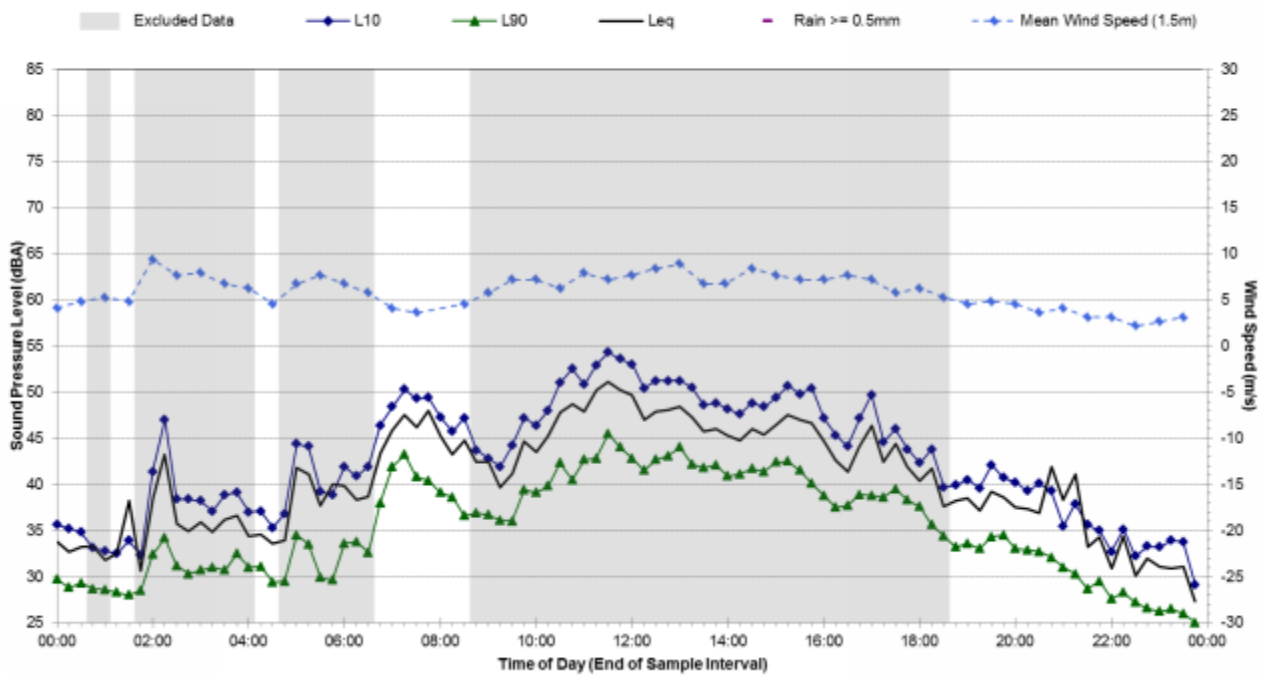

Statistical Ambient Noise Levels 26 Doeberl Place - Sunday, March 16, 2014