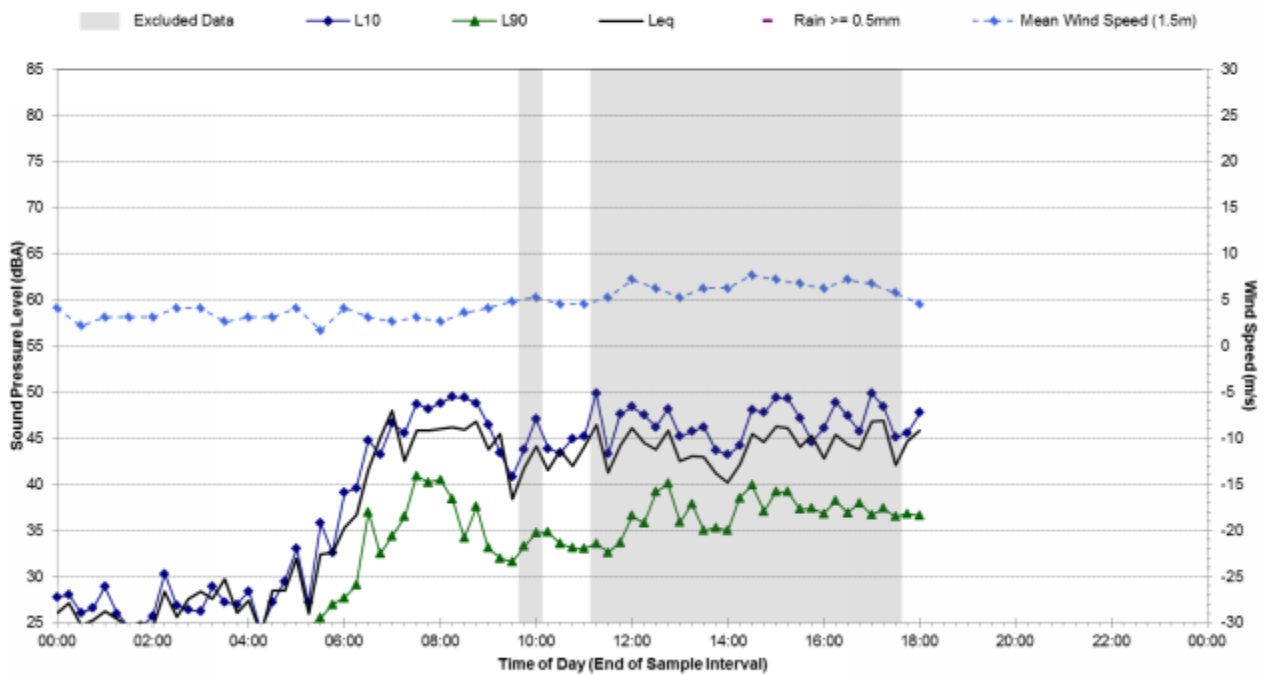

Statistical Ambient Noise Levels 35 Lonergan Drive - Monday, March 17, 2014