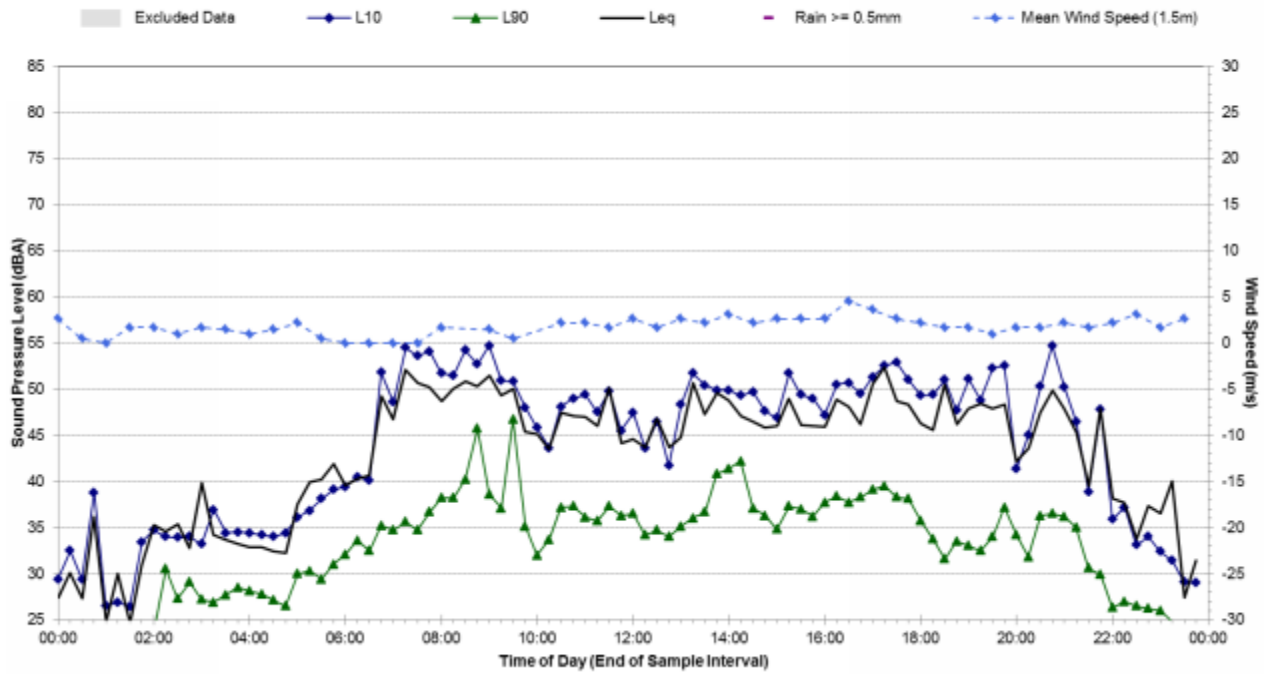

Statistical Ambient Noise Levels 50 Stone Haven Circuit - Tuesday, March 11, 2014