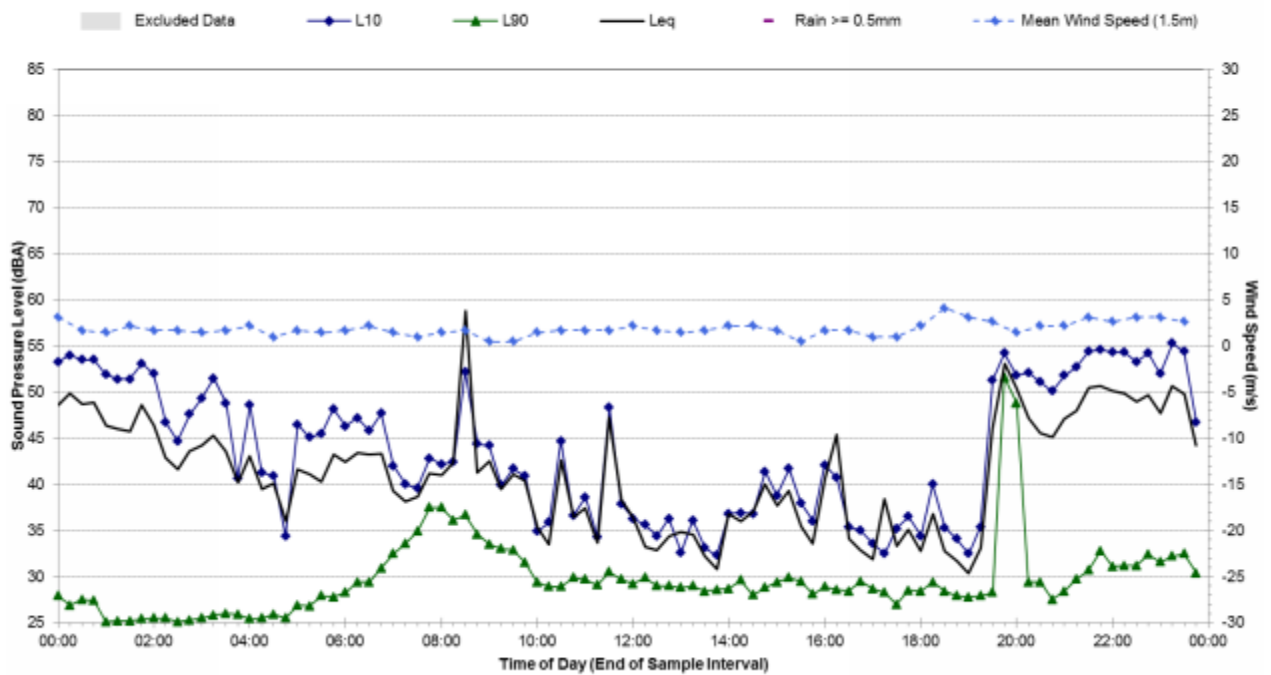

Statistical Ambient Noise Levels 40a Severne Street - Monday, March 10, 2014