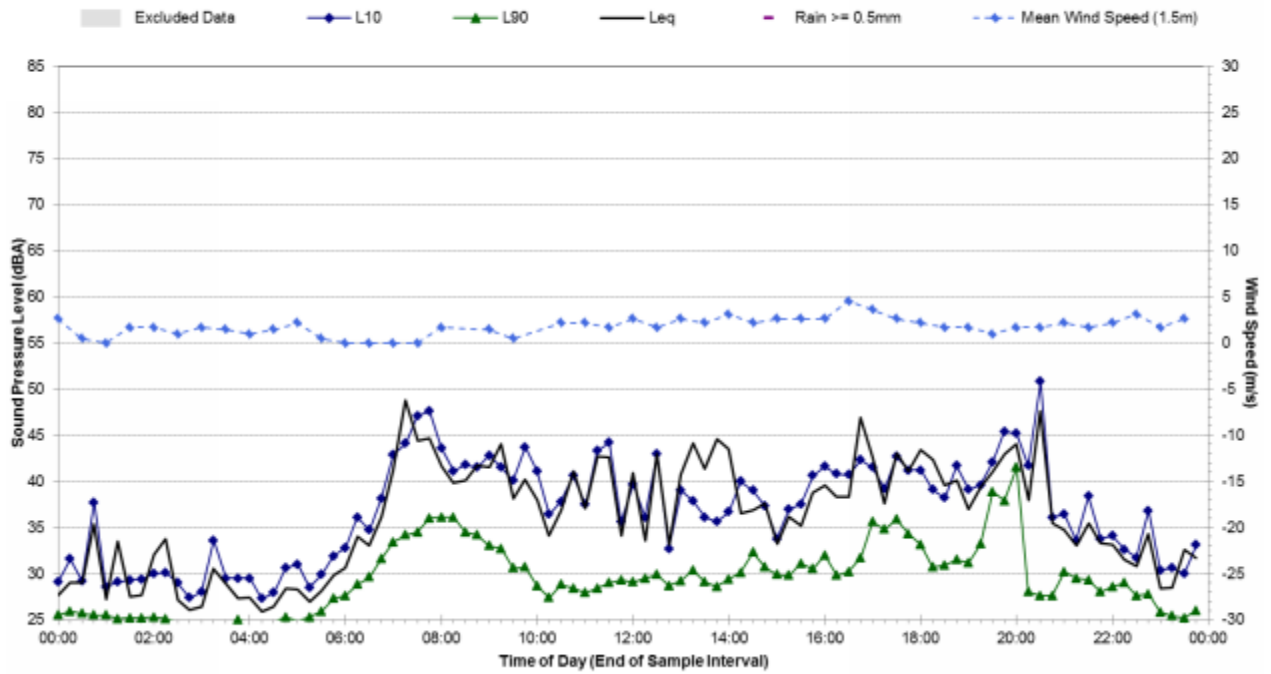

Statistical Ambient Noise Levels 26 Doeberl Place - Tuesday, March 11, 2014