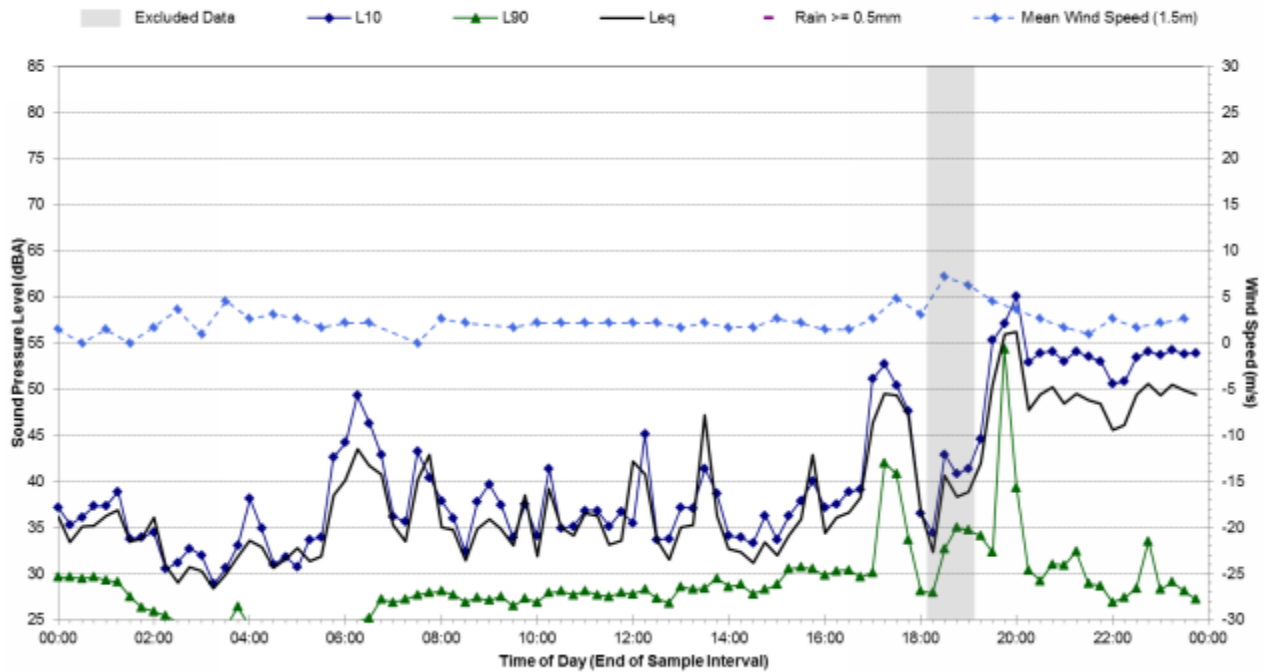

Statistical Ambient Noise Levels 40a Severne Street - Sunday, March 09, 2014