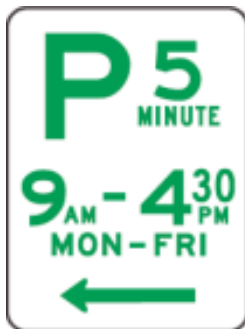

Penalty is \$187 and 2 demerit points

BUS ZONE SIGNS

You must not stop or park in a bus zone. Parking in a bus zone puts lives at risk.

Penalty is \$337 and 2 demerit points*.

**CHILDREN
CROSSING**

DON'T STOP NEAR A PEDESTRIAN CROSSING

If you stop on or near a children's crossing or a pedestrian crossing you endanger children's lives.

Penalty is \$448 and 2 demerit points*.

PARKING SIGNS

Parking signs with specified time limits allow drivers to park their vehicles for a certain period of time e.g. 5 minute parking. Parking for longer can result in a fine.

Penalty is \$112*.

MOBILITY PARKING SIGNS

This sign means that only vehicles displaying a valid Mobility Parking Scheme Authority issued by the RMS may park on that length of road or space. Failure to comply may result in a fine.