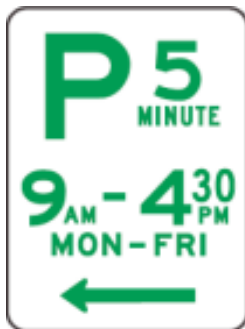

Penalty is \$191 and 2 demerit points

BUS ZONE SIGNS

You must not stop or park in a bus zone. Parking in a bus zone puts lives at risk.

Penalty is \$344 and 2 demerit points*.

DON'T STOP NEAR A PEDESTRIAN CROSSING

If you stop on or near a children's crossing or a pedestrian crossing you endanger children's lives.

Penalty is \$457 and 2 demerit points*.

CHILDREN CROSSING

PARKING SIGNS

Parking signs with specified time limits allow drivers to park their vehicles for a certain period of time e.g. 5 minute parking. Parking for longer can result in a fine.

Penalty is \$114*.

MOBILITY PARKING SIGNS

This sign means that only vehicles displaying a valid Mobility Parking Scheme Authority issued by the RMS may park on that length of road or space. Failure to comply may result in a fine.