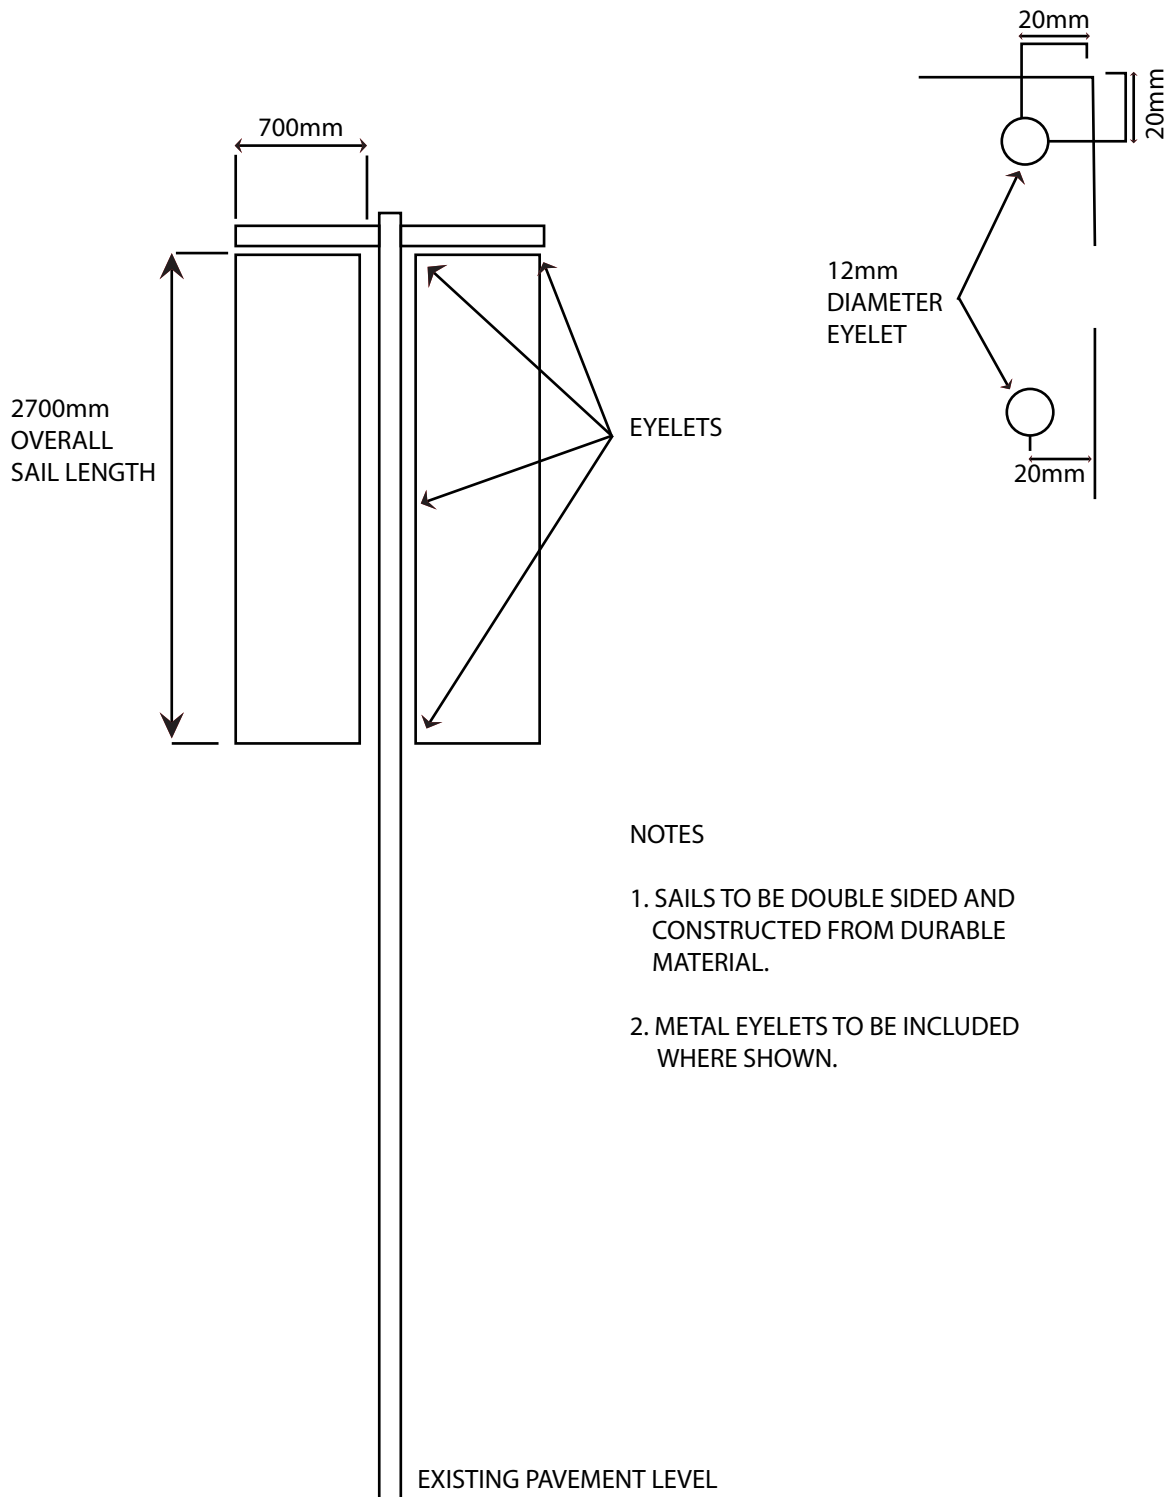

# Queanbeyan Median Sail

## NOTES

1. SAILS TO BE DOUBLE SIDED AND CONSTRUCTED FROM DURABLE MATERIAL.
2. METAL EYELETS TO BE INCLUDED WHERE SHOWN.