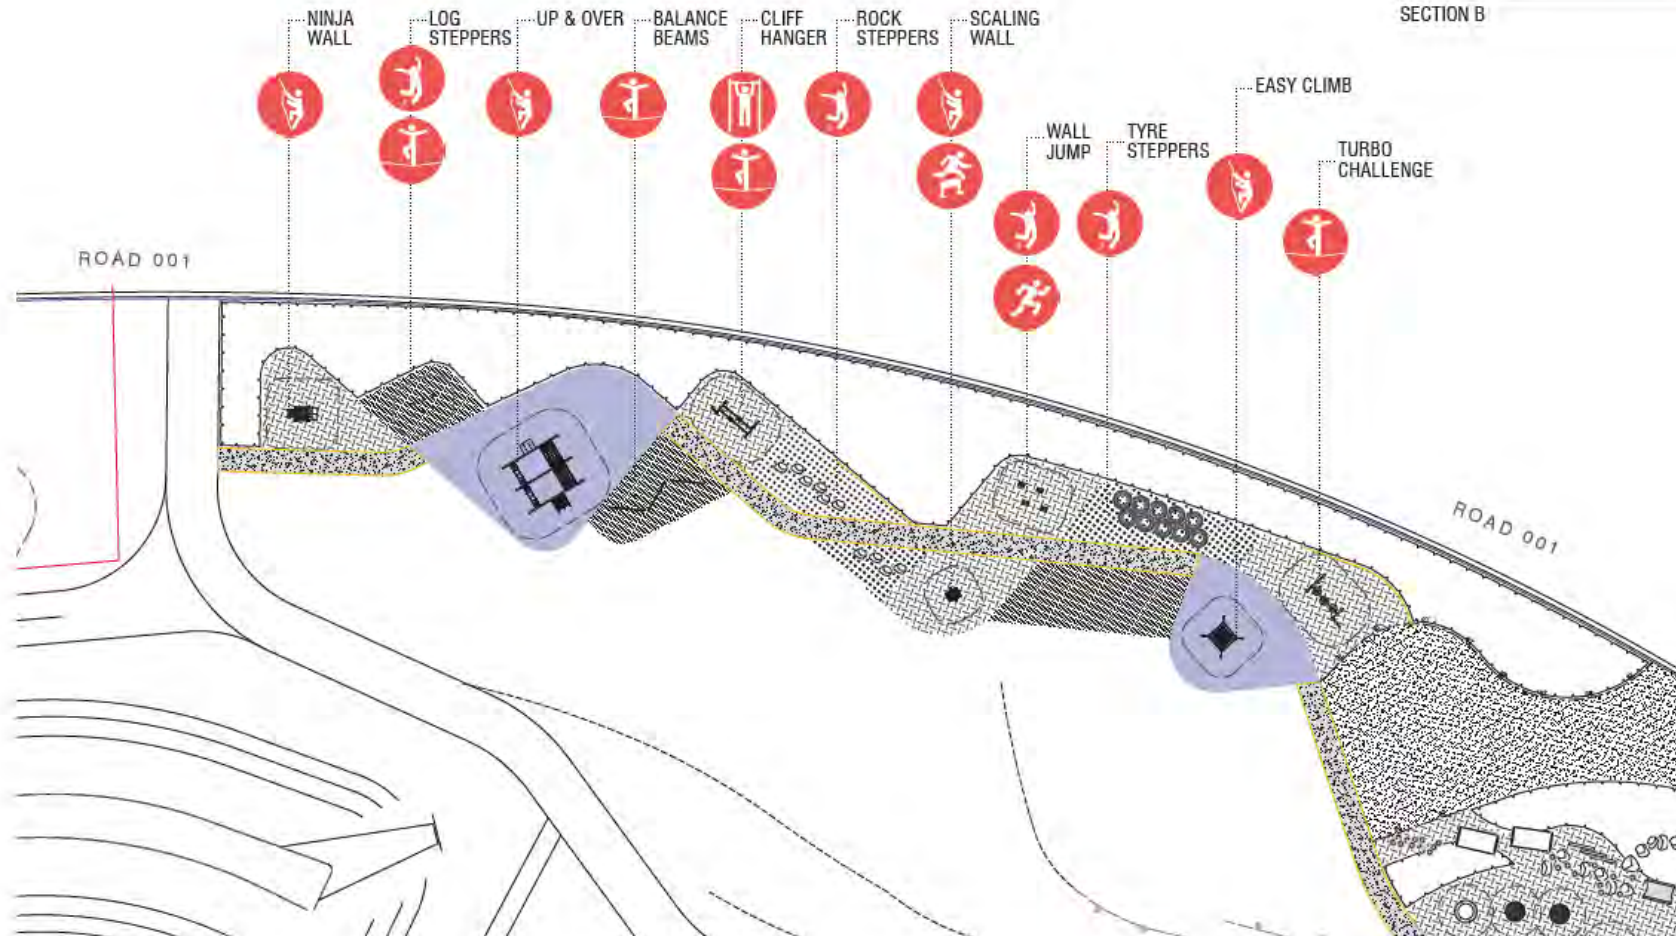

MAIN RESERVE

PLAYSPACE

SKYWALKER SWINGS

SLIDE

JUMPING JACKS

SLIDE

ROCK STEPPERS

DANCING SNAKE SWING

TRAMPOLINES

SHELTER

BUSH TUCKER TRAIL

MAINTENANCE ACCESS TRACK

ROAD 001

ROAD 001

331

NINJA WARRIOR COURSE

GENERAL ARRANGEMENT PLAN

MAIN RESERVE - NINJA WARRIOR

SECTION B

PRECEDENT IMAGES - NINJA WARRIOR COURSE

TURBO CHALLENGE

SCALE WALL

NINJA WALL

ROCKWALL

CLIFHANGER

TYRE STEPPERS

BUSH TUCKER TRAIL

- SIGNAGE OPPORTUNITY
- ↔ CONNECTION

BUSH TUCKER