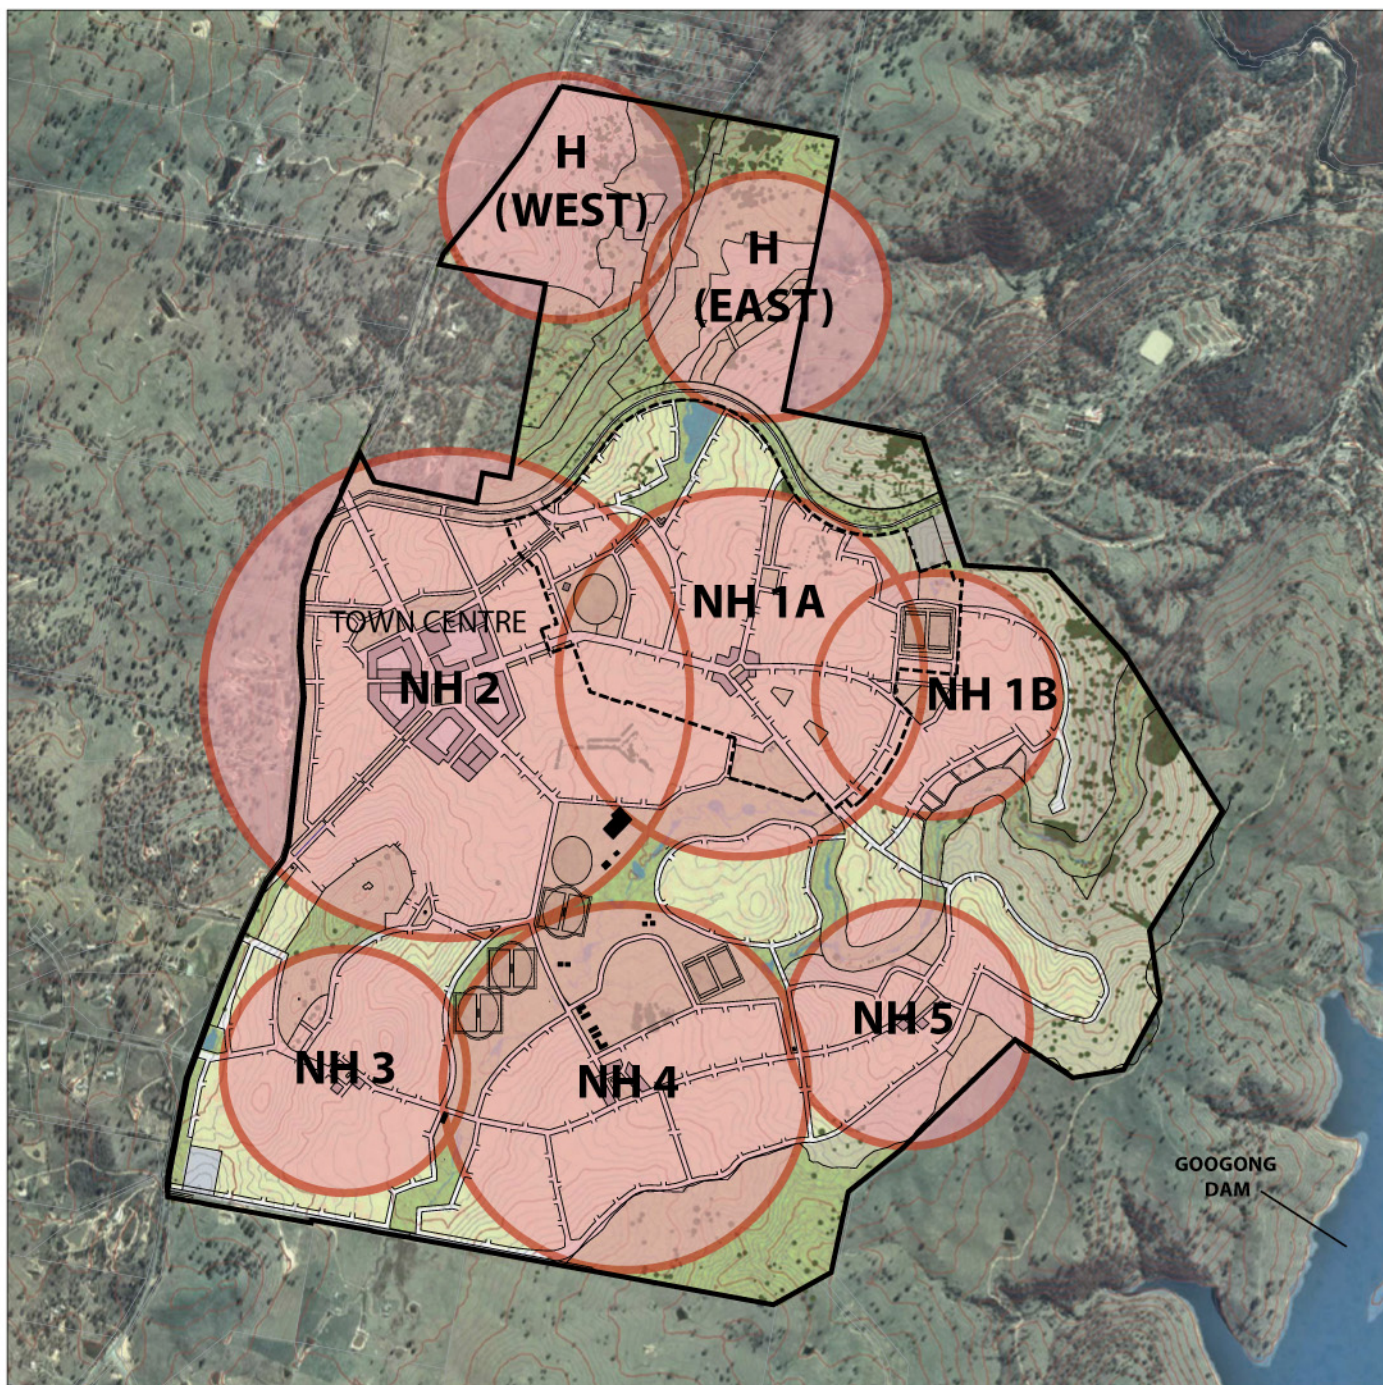

GOOGONG TOWNSHIP

INDICATIVE STAGING PLAN

NOTE: INDICATIVE ONLY, SUBJECT TO DETAILED DESIGN AND FINAL SURVEY

LEGEND	
	INDICATIVE STAGING CODED AS FOLLOWS: NH1A (Neighbourhood 1A) H (Hamlet)
	NEIGHBOURHOOD 1A BOUNDARY
	SUBJECT LAND

- Staging of development shown on the plan is indicative only.
- Development could occur in more than one neighbourhood at any point in time.
- Staging may change to meet market demand.