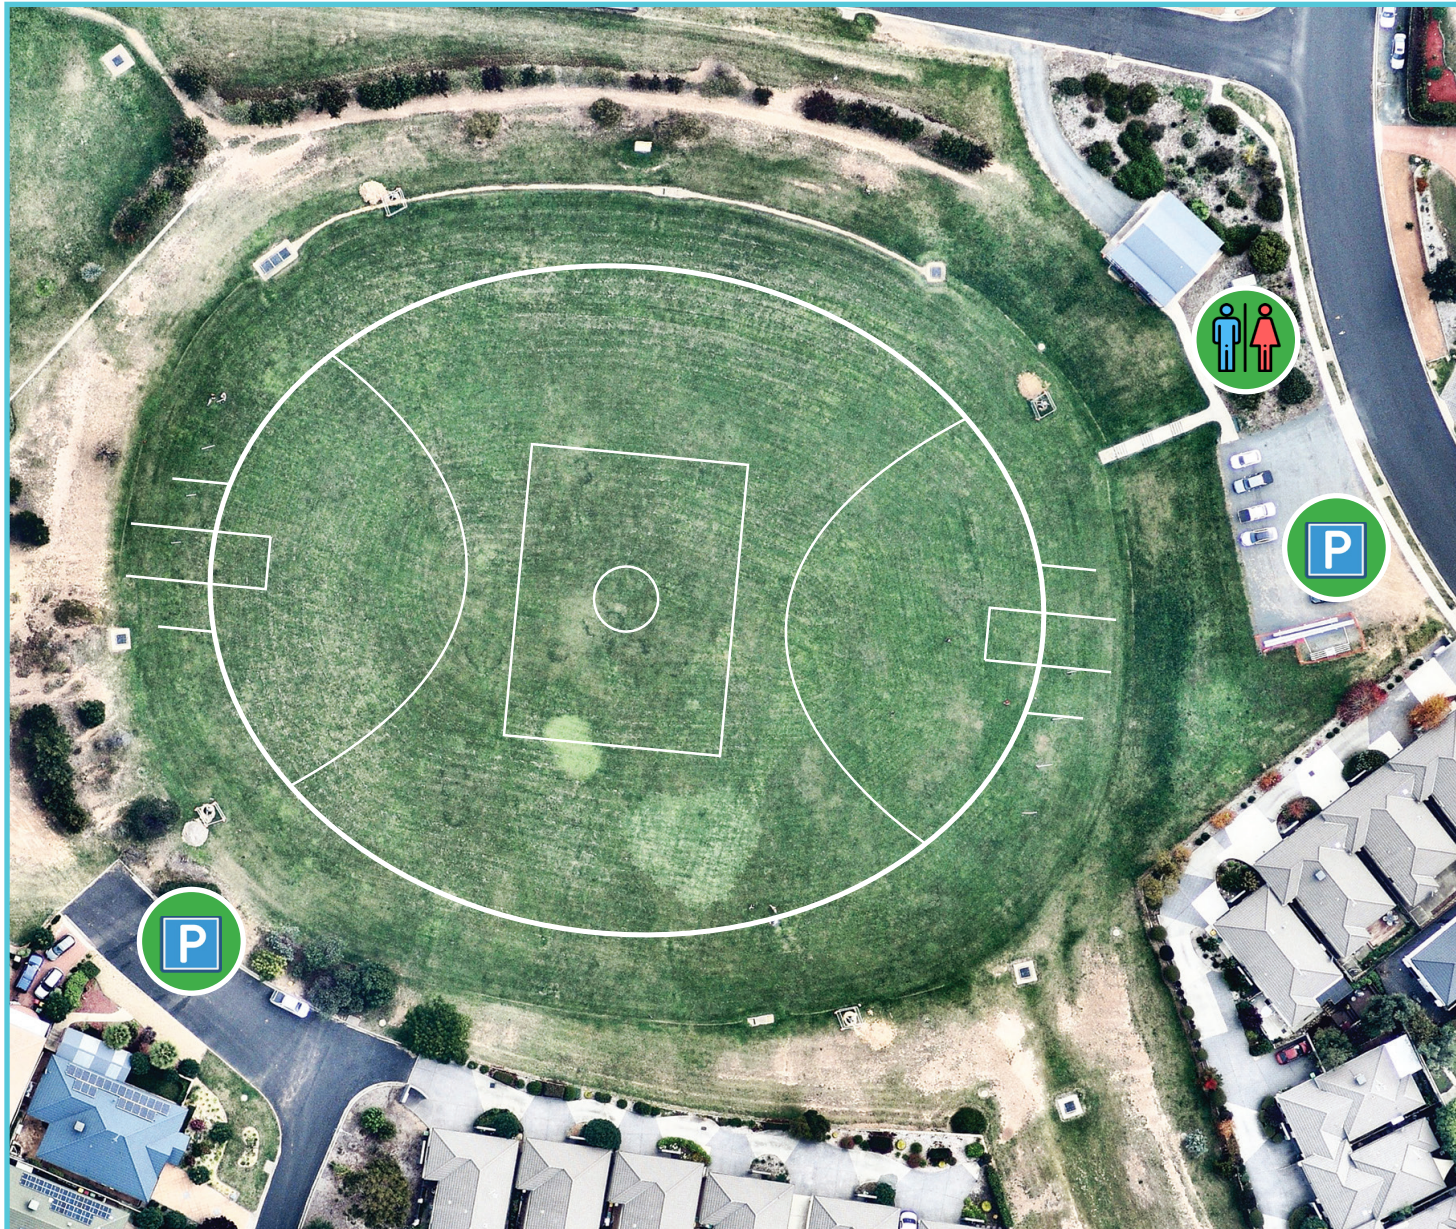

Halloran Drive Oval

 8 Numeralia Drive, Jerrabomberra NSW 2619

Playing field use

Aussie Rules

1 Moderate field

Key

Parking

Toilets