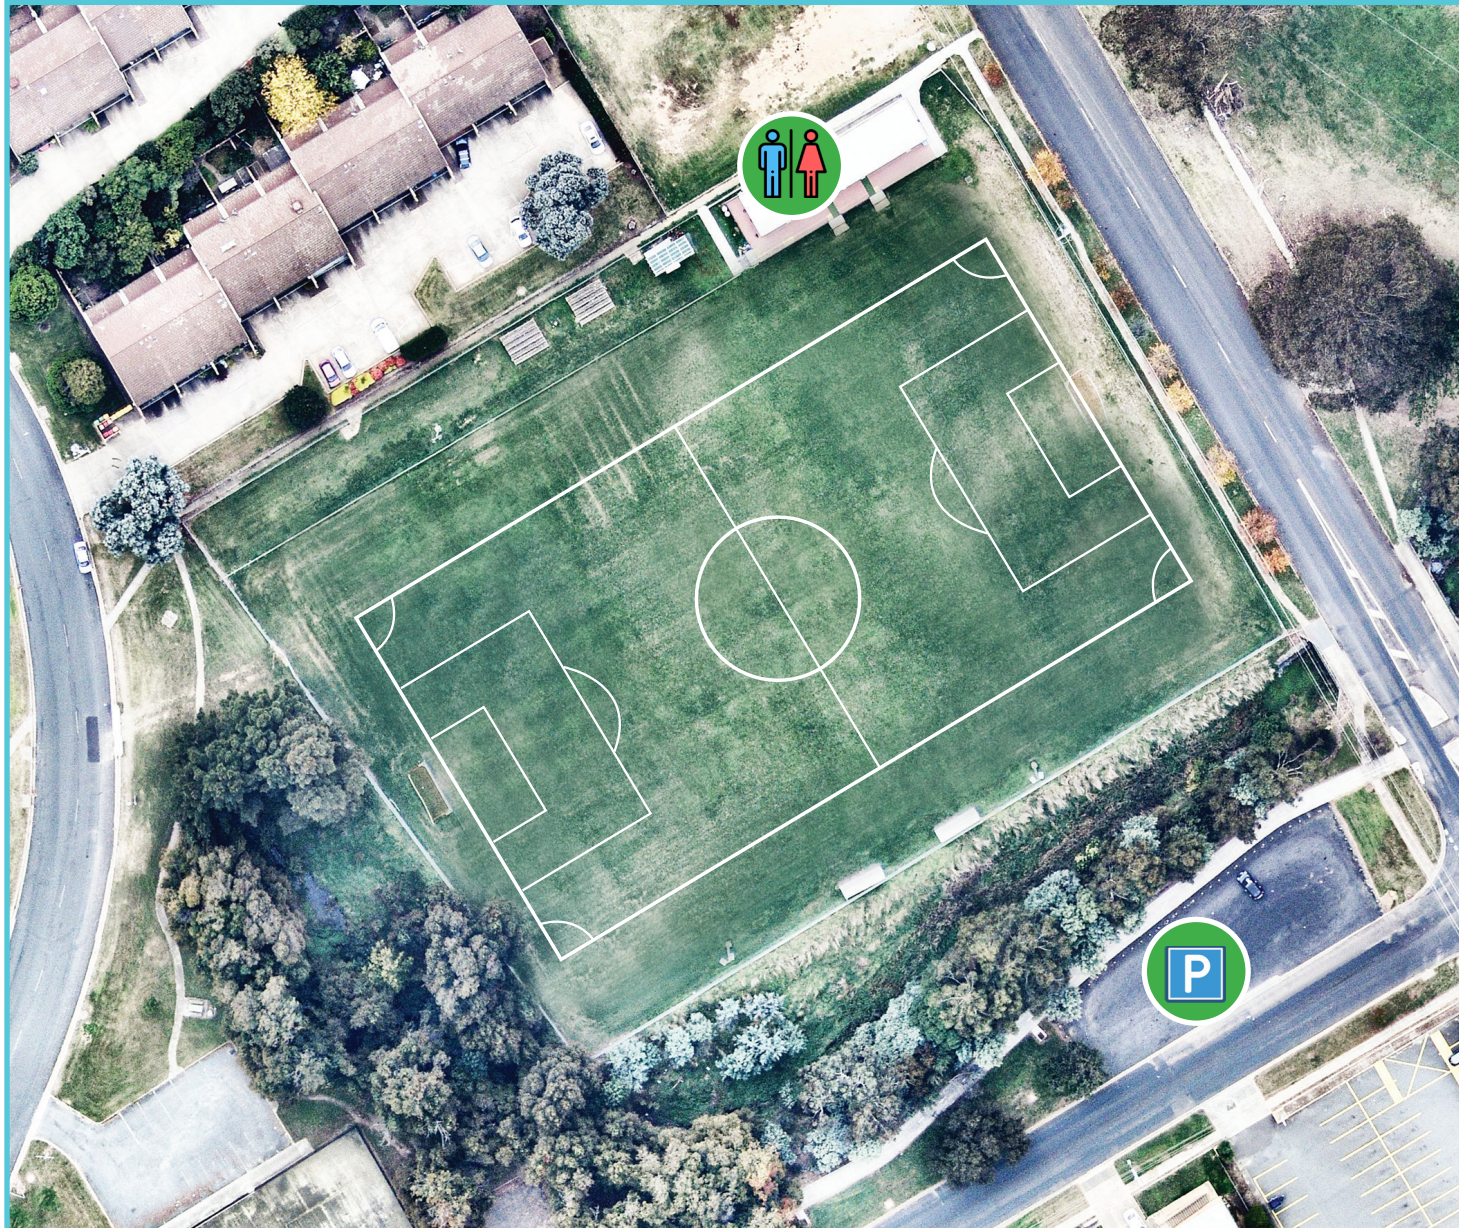

High Street Playing Field

21A High Street, Queanbeyan East NSW 2620

Playing field use

Soccer

1 International, enclosed with lighting

Key

Parking

Toilets